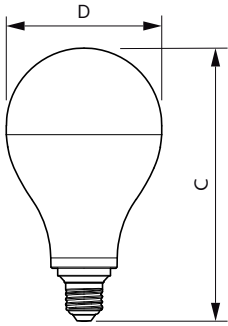

CorePro LEDbulb

Dimensional drawing

Product	D	C
LED Bulb 33W E27 6500K 230V A110 APR	110 mm	194 mm

Controls and Dimming	
Dimmable	No
Operating and Electrical	
Input Frequency	50 to 60 Hz
Voltage (Nom)	220-240 V
Starting Time (Nom)	0.5 s
General Information	
Switching Cycle	50000X
Light Technical	
LLmf At End Of Nominal Lifetime (Nom)	70 %
Mechanical and Housing	
Bulb Finish	Frosted (FR)

Approval and Application

Order Code	Full Product Name	Energy Consumption kWh/ 1000 h	Energy Efficiency Label (EEL)
49752400	CorePro LEDbulb ND 10.5-75W A60 E27 830	11 kWh	A+
49758600	CorePro LEDbulb ND 10-75W A60 E27 865	10 kWh	A+
57765300	CorePro LEDbulb ND 5.5-40W A60 B22 827	6 kWh	A+
57763900	CorePro LEDbulb ND 8-60W A60 B22 827	8 kWh	A+
57761500	CorePro LEDbulb ND 11-75W A60 B22 827	11 kWh	A+
51002500	CorePro LEDbulb ND 13-100W A60 B22 827	13 kWh	A+
57757800	CorePro LEDbulb ND 5.5-40W A60 E27 827	6 kWh	A+

Order Code	Full Product Name	Energy Consumption kWh/ 1000 h	Energy Efficiency Label (EEL)
57755400	CorePro LEDbulb ND 8-60W A60 E27 827	8 kWh	A+
57779000	CorePro LEDbulb ND 5-40W A60 E27 840	5 kWh	A+
57777600	CorePro LEDbulb ND 7.5-60W A60 E27 840	8 kWh	A+
49076100	CorePro LEDbulb ND 11-75W A60 E27 827	11 kWh	A+
49074700	CorePro LEDbulb ND 13-100W A60 E27 827	13 kWh	A+
51032200	CorePro LEDbulb ND 10-75W A60 E27 840	10 kWh	A+
57767700	CorePro LEDbulb ND 13-100W A60 E27 830	13 kWh	A+