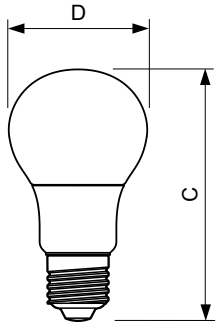

CorePro LEDbulb

Versions

Dimensional drawing

Product	D	C
CorePro LEDbulb ND 13-100W A60 E27 830	60 mm	110 mm
CorePro LEDbulb ND 13-100W A60 E27 827	60 mm	110 mm
CorePro LEDbulb ND 11-75W A60 E27 827	60 mm	110 mm
CorePro LEDbulb ND 10-75W A60 E27 840	60 mm	110 mm
CorePro LEDbulb ND 10-75W A60 E27 865	60 mm	110 mm
CorePro LEDbulb ND 10.5-75W A60 E27 830	60 mm	110 mm

CorePro LEDbulb

Dimensional drawing

Product	D	C
CorePro LEDbulb ND 5-40W A60 E27 840	60 mm	110 mm
CorePro LEDbulb ND 5.5-40W A60 E27 827	60 mm	110 mm
CorePro LEDbulb ND 8-60W A60 E27 827	60 mm	110 mm
CorePro LEDbulb ND 7.5-60W A60 E27 840	60 mm	110 mm