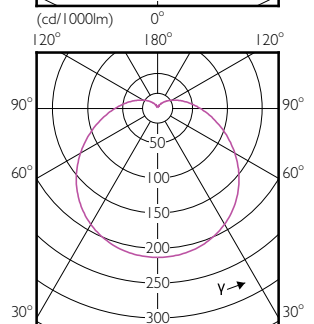

CorePro LEDbulb