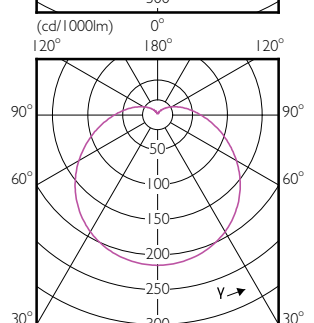

CorePro LEDbulb