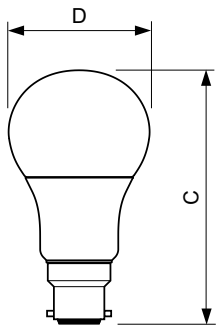

CorePro LEDbulb

Versions

Dimensional drawing

Product	D	C
CorePro LEDbulb ND 13-100W A60 E27 830	60 mm	110 mm
CorePro LEDbulb ND 13-100W A60 E27 827	60 mm	110 mm
CorePro LEDbulb ND 11-75W A60 E27 827	60 mm	110 mm
CorePro LEDbulb ND 10-75W A60 E27 840	60 mm	110 mm
CorePro LEDbulb ND 10-75W A60 E27 865	60 mm	110 mm
CorePro LEDbulb ND 10.5-75W A60 E27 830	60 mm	110 mm

CorePro LEDbulb

Dimensional drawing

Product	D	C
CorePro LEDbulb ND 5-40W A60 E27 840	60 mm	110 mm
CorePro LEDbulb ND 5.5-40W A60 E27 827	60 mm	110 mm
CorePro LEDbulb ND 8-60W A60 E27 827	60 mm	110 mm
CorePro LEDbulb ND 7.5-60W A60 E27 840	60 mm	110 mm