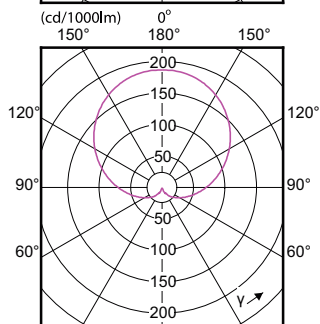

CorePro LEDbulb