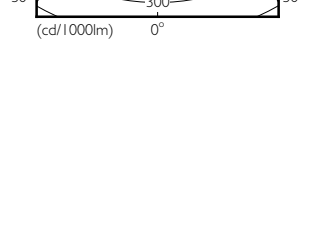

CorePro LEDbulb