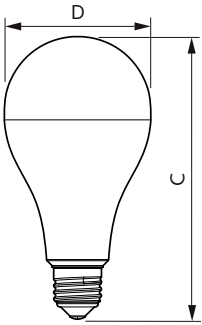

CorePro LEDbulb

Dimensional drawing

Product	D	C
LEDBulb 14.5W E27 6500K 230V A67 APR	68 mm	132 mm
LEDBulb 14.5W E27 3000K 230V A67 APR	68 mm	132 mm

Product	D	C
LEDBulb 40W E27 6500K 230V A130 APR	130 mm	225 mm

Product	D	C
LEDBulb 27W E27 6500K 230V A80 APR	80 mm	154 mm
LEDBulb 19W E27 6500K 230V A80 APR	80 mm	154 mm

Product	D	C
LEDBulb 40W E40 6500K 230V A130 APR	130 mm	232 mm