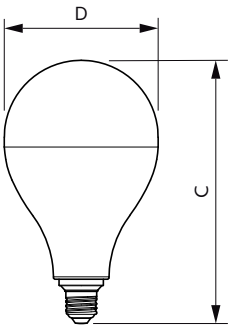

CorePro LEDbulb

Dimensional drawing

Product	D	C
LEDBulb 14.5W E27 6500K 230V A67 APR	68 mm	132 mm
LEDBulb 14.5W E27 3000K 230V A67 APR	68 mm	132 mm

Product	D	C
LEDBulb 40W E27 6500K 230V A130 APR	130 mm	225 mm

Product	D	C
LEDBulb 27W E27 6500K 230V A80 APR	80 mm	154 mm
LEDBulb 19W E27 6500K 230V A80 APR	80 mm	154 mm

Product	D	C
LEDBulb 40W E40 6500K 230V A130 APR	130 mm	232 mm