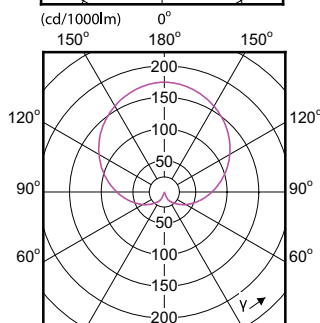

CorePro LEDbulb