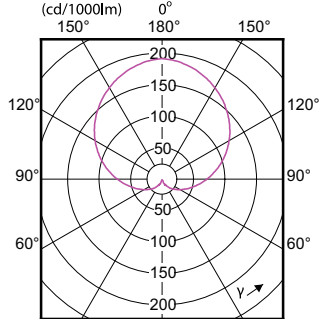

CorePro LEDbulb