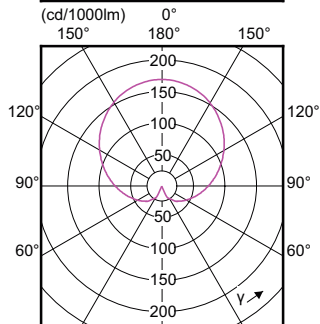

CorePro LEDbulb