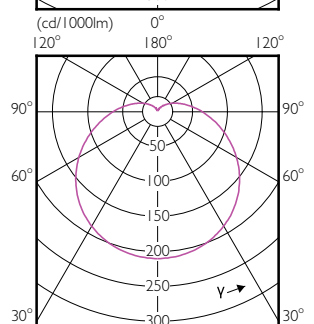

CorePro LEDbulb