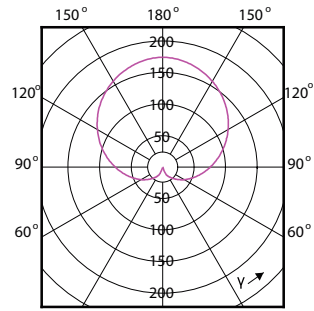

CorePro LEDbulb