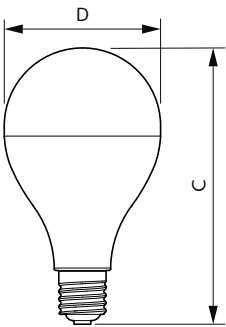

CorePro LEDbulb

Dimensional drawing

Product	D	C
LEDBulb 14.5W E27 6500K 230V A67 APR	68 mm	132 mm
LEDBulb 14.5W E27 3000K 230V A67 APR	68 mm	132 mm

Product	D	C
LEDBulb 40W E27 6500K 230V A130 APR	130 mm	225 mm

Product	D	C
LEDBulb 27W E27 6500K 230V A80 APR	80 mm	154 mm
LEDBulb 19W E27 6500K 230V A80 APR	80 mm	154 mm

Product	D	C
LEDBulb 40W E40 6500K 230V A130 APR	130 mm	232 mm