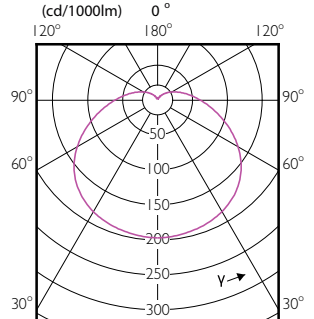

CorePro LEDbulb