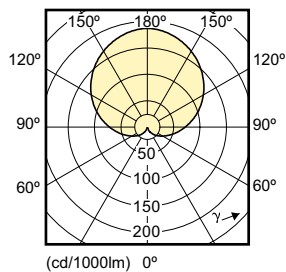

Temperature

Order Code	Full Product Name	T-Case Maximum (Nom)
49752400	CorePro LEDbulb ND 10.5-75W A60 E27 830	80 °C
49758600	CorePro LEDbulb ND 10-75W A60 E27 865	80 °C
57765300	CorePro LEDbulb ND 5.5-40W A60 B22 827	75 °C
57763900	CorePro LEDbulb ND 8-60W A60 B22 827	85 °C
57761500	CorePro LEDbulb ND 11-75W A60 B22 827	80 °C
51002500	CorePro LEDbulb ND 13-100W A60 B22 827	85 °C
57757800	CorePro LEDbulb ND 5.5-40W A60 E27 827	75 °C
57755400	CorePro LEDbulb ND 8-60W A60 E27 827	85 °C
57779000	CorePro LEDbulb ND 5-40W A60 E27 840	75 °C
57777600	CorePro LEDbulb ND 7.5-60W A60 E27 840	85 °C
49076100	CorePro LEDbulb ND 11-75W A60 E27 827	80 °C
49074700	CorePro LEDbulb ND 13-100W A60 E27 827	85 °C
51032200	CorePro LEDbulb ND 10-75W A60 E27 840	80 °C
57767700	CorePro LEDbulb ND 13-100W A60 E27 830	85 °C
51030800	CorePro LEDbulb ND 12.5-100W A60 E27 840	85 °C
57781300	CorePro LEDbulb ND 12.5-100W A60 E27 865	85 °C
71540600	LEDBulb 14.5W E27 3000K 230V A67 APR	90 °C
71542000	LEDBulb 14.5W E27 6500K 230V A67 APR	90 °C
71544400	LEDBulb 19W E27 6500K 230V A80 APR	90 °C
81853400	LEDBulb 27W E27 6500K 230V A80 APR	90 °C
71548200	LEDBulb 33W E27 6500K 230V A110 APR	90 °C
71550500	LEDBulb 40W E27 6500K 230V A130 APR	90 °C
71552900	LEDBulb 40W E40 6500K 230V A130 APR	90 °C