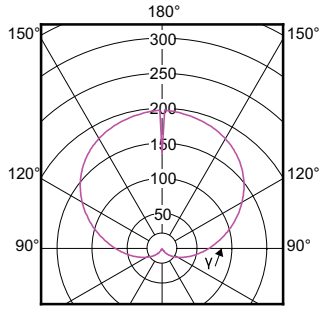

CorePro LEDbulb