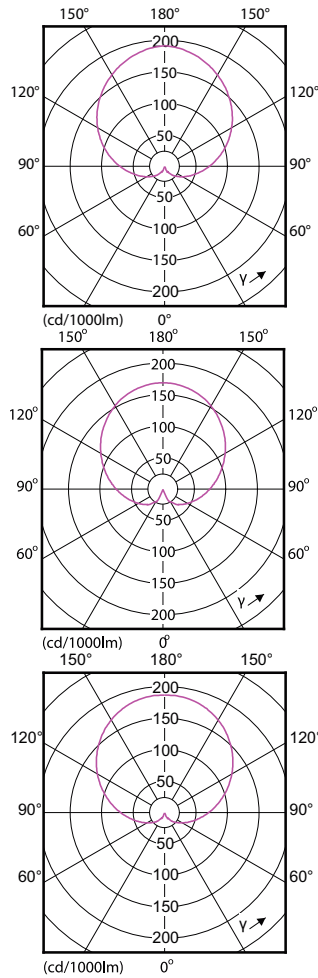

Temperature

Order Code	Full Product Name	T-Case Maximum (Nom)
49752400	CorePro LEDbulb ND 10.5-75W A60 E27 830	80 °C
49758600	CorePro LEDbulb ND 10-75W A60 E27 865	80 °C
57765300	CorePro LEDbulb ND 5.5-40W A60 B22 827	75 °C
57763900	CorePro LEDbulb ND 8-60W A60 B22 827	85 °C
57761500	CorePro LEDbulb ND 11-75W A60 B22 827	80 °C
51002500	CorePro LEDbulb ND 13-100W A60 B22 827	85 °C
57757800	CorePro LEDbulb ND 5.5-40W A60 E27 827	75 °C
57755400	CorePro LEDbulb ND 8-60W A60 E27 827	85 °C
57779000	CorePro LEDbulb ND 5-40W A60 E27 840	75 °C
57777600	CorePro LEDbulb ND 7.5-60W A60 E27 840	85 °C
49076100	CorePro LEDbulb ND 11-75W A60 E27 827	80 °C
49074700	CorePro LEDbulb ND 13-100W A60 E27 827	85 °C
51032200	CorePro LEDbulb ND 10-75W A60 E27 840	80 °C
57767700	CorePro LEDbulb ND 13-100W A60 E27 830	85 °C
51030800	CorePro LEDbulb ND 12.5-100W A60 E27 840	85 °C
57781300	CorePro LEDbulb ND 12.5-100W A60 E27 865	85 °C
71540600	LEDBulb 14.5W E27 3000K 230V A67 APR	90 °C
71542000	LEDBulb 14.5W E27 6500K 230V A67 APR	90 °C
71544400	LEDBulb 19W E27 6500K 230V A80 APR	90 °C
81853400	LEDBulb 27W E27 6500K 230V A80 APR	90 °C
71548200	LEDBulb 33W E27 6500K 230V A110 APR	90 °C
71550500	LEDBulb 40W E27 6500K 230V A130 APR	90 °C
71552900	LEDBulb 40W E40 6500K 230V A130 APR	90 °C