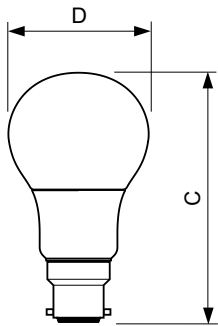

CorePro LEDbulb

Versions

Dimensional drawing

Product	D	C
CorePro LEDbulb ND 13-100W A60 E27 830	60 mm	110 mm
CorePro LEDbulb ND 13-100W A60 E27 827	60 mm	110 mm
CorePro LEDbulb ND 11-75W A60 E27 827	60 mm	110 mm
CorePro LEDbulb ND 10-75W A60 E27 840	60 mm	110 mm
CorePro LEDbulb ND 10-75W A60 E27 865	60 mm	110 mm
CorePro LEDbulb ND 10.5-75W A60 E27 830	60 mm	110 mm

CorePro LEDbulb

Dimensional drawing

Product	D	C
CorePro LEDbulb ND 5-40W A60 E27 840	60 mm	110 mm
CorePro LEDbulb ND 5.5-40W A60 E27 827	60 mm	110 mm
CorePro LEDbulb ND 8-60W A60 E27 827	60 mm	110 mm
CorePro LEDbulb ND 7.5-60W A60 E27 840	60 mm	110 mm