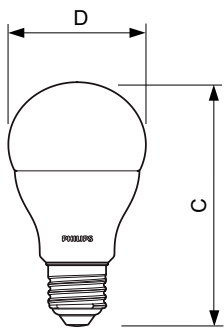

CorePro LEDbulb

Versions

Dimensional drawing

Product	D	C
CorePro LEDbulb ND 13-100W A60 E27 830	60 mm	110 mm
CorePro LEDbulb ND 13-100W A60 E27 827	60 mm	110 mm
CorePro LEDbulb ND 11-75W A60 E27 827	60 mm	110 mm
CorePro LEDbulb ND 10-75W A60 E27 840	60 mm	110 mm
CorePro LEDbulb ND 10-75W A60 E27 865	60 mm	110 mm
CorePro LEDbulb ND 10.5-75W A60 E27 830	60 mm	110 mm