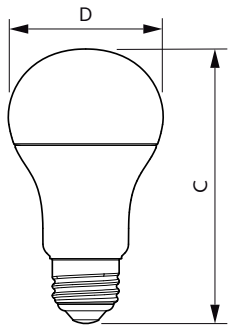

CorePro LEDbulb

Dimensional drawing

Product	D	C
CorePro LEDbulb ND 12.5-100W A60 E27 840	60 mm	110 mm

Product	D	C
CorePro LEDbulb ND 15.5-120WA67E27 840FR	68 mm	132 mm
CorePro LEDbulb ND 17-120WA67E27 827FR	68 mm	132 mm

Product	D	C
CorePro LEDbulb ND 19-150WA67E27 827FR	77 mm	142 mm
CorePro LEDbulb ND 17.5-150WA67E27 840FR	77 mm	142 mm

Product	D	C
CorePro LEDbulb D 8.5-60W A60 E27 927	60 mm	110 mm

CorePro LEDbulb

Dimensional drawing