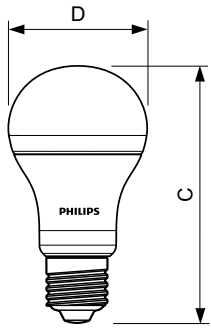

CorePro LEDbulb

Dimensional drawing

Product	D	C
CorePro LEDbulb ND 12.5-100W A60 E27 840	60 mm	110 mm

Product	D	C
CorePro LEDbulb ND 15.5-120WA67E27 840FR	68 mm	132 mm
CorePro LEDbulb ND 17-120WA67E27 827FR	68 mm	132 mm

Product	D	C
CorePro LEDbulb ND 19-150WA67E27 827FR	77 mm	142 mm
CorePro LEDbulb ND 17.5-150WA67E27 840FR	77 mm	142 mm

Product	D	C
CorePro LEDbulb D 8.5-60W A60 E27 927	60 mm	110 mm