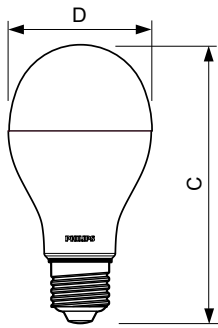

Application

- Hotels, restaurants, bars, cafés
- Lobbies, corridors, stairwells, washrooms, reception areas

CorePro LEDbulb

Versions

CorePro LEDbulb

Dimensional drawing

Product	D	C
CorePro LEDbulb ND 13-100W A60 B22 827	60 mm	110 mm
CorePro LEDbulb ND 11-75W A60 B22 827	60 mm	110 mm
CorePro LEDbulb D 8.5-60W A60 B22 827	60 mm	110 mm

CorePro LEDbulb

Dimensional drawing

Product	D	C
CorePro LEDbulb ND 12.5-100W A60 E27 840	60 mm	110 mm

Product	D	C
CorePro LEDbulb ND 15.5-120WA67E27 840FR	68 mm	132 mm
CorePro LEDbulb ND 17-120WA67E27 827FR	68 mm	132 mm