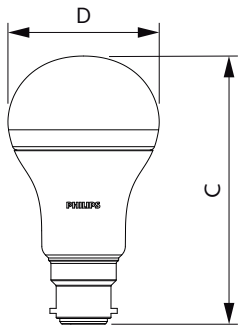

CorePro LEDbulb

Dimensional drawing

Product	D	C
CorePro LEDbulb ND 12.5-100W A60 E27 840	60 mm	110 mm

Product	D	C
CorePro LEDbulb ND 15.5-120WA67E27 840FR	68 mm	132 mm
CorePro LEDbulb ND 17-120WA67E27 827FR	68 mm	132 mm

Product	D	C
CorePro LEDbulb ND 19-150WA67E27 827FR	77 mm	142 mm
CorePro LEDbulb ND 17.5-150WA67E27 840FR	77 mm	142 mm

Product	D	C
CorePro LEDbulb D 8.5-60W A60 E27 927	60 mm	110 mm

CorePro LEDbulb

Dimensional drawing