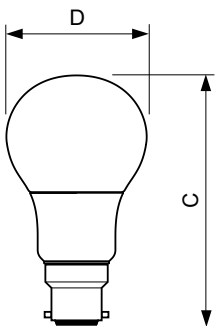

Application

- Hotels, restaurants, bars, cafés
- Lobbies, corridors, stairwells, washrooms, reception areas

CorePro LEDbulb

Versions

CorePro LEDbulb

Dimensional drawing

Product	D	C
CorePro LEDbulb ND 13-100W A60 B22 827	60 mm	110 mm
CorePro LEDbulb ND 11-75W A60 B22 827	60 mm	110 mm
CorePro LEDbulb D 8.5-60W A60 B22 827	60 mm	110 mm