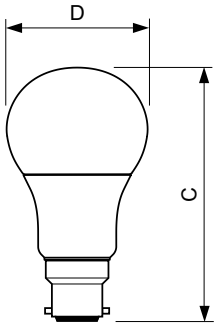

Application

- Hotels, restaurants, bars, cafés
- Lobbies, corridors, stairwells, washrooms, reception areas

CorePro LEDbulb

Versions

CorePro LEDbulb

Dimensional drawing

Product	D	C
CorePro LEDbulb ND 13-100W A60 B22 827	60 mm	110 mm
CorePro LEDbulb ND 11-75W A60 B22 827	60 mm	110 mm
CorePro LEDbulb D 8.5-60W A60 B22 827	60 mm	110 mm