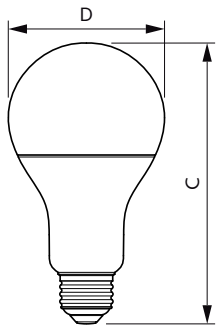

Application

- Hotels, restaurants, bars, cafés
- Lobbies, corridors, stairwells, washrooms, reception areas

CorePro LEDbulb

Versions

CorePro LEDbulb

Dimensional drawing

Product	D	C
CorePro LEDbulb ND 13-100W A60 B22 827	60 mm	110 mm
CorePro LEDbulb ND 11-75W A60 B22 827	60 mm	110 mm
CorePro LEDbulb D 8.5-60W A60 B22 827	60 mm	110 mm

CorePro LEDbulb

Dimensional drawing

Product	D	C
CorePro LEDbulb ND 12.5-100W A60 E27 840	60 mm	110 mm

Product	D	C
CorePro LEDbulb ND 15.5-120WA67E27 840FR	68 mm	132 mm
CorePro LEDbulb ND 17-120WA67E27 827FR	68 mm	132 mm