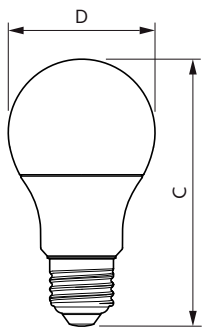

CorePro LEDbulb

Dimensional drawing

Product	D	C
CorePro LEDbulb ND 12.5-100W A60 E27 840	60 mm	110 mm

Product	D	C
CorePro LEDbulb ND 15.5-120WA67E27 840FR	68 mm	132 mm
CorePro LEDbulb ND 17-120WA67E27 827FR	68 mm	132 mm

Product	D	C
CorePro LEDbulb ND 19-150WA67E27 827FR	77 mm	142 mm
CorePro LEDbulb ND 17.5-150WA67E27 840FR	77 mm	142 mm

Product	D	C
CorePro LEDbulb D 8.5-60W A60 E27 927	60 mm	110 mm