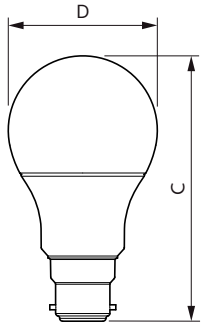

CorePro LEDbulb

Dimensional drawing

Product	D	C
CorePro LEDbulb ND 12.5-100W A60 E27 840	60 mm	110 mm

Product	D	C
CorePro LEDbulb ND 15.5-120WA67E27 840FR	68 mm	132 mm
CorePro LEDbulb ND 17-120WA67E27 827FR	68 mm	132 mm

Product	D	C
CorePro LEDbulb ND 19-150WA67E27 827FR	77 mm	142 mm
CorePro LEDbulb ND 17.5-150WA67E27 840FR	77 mm	142 mm

Product	D	C
CorePro LEDbulb D 8.5-60W A60 E27 927	60 mm	110 mm

CorePro LEDbulb

Dimensional drawing