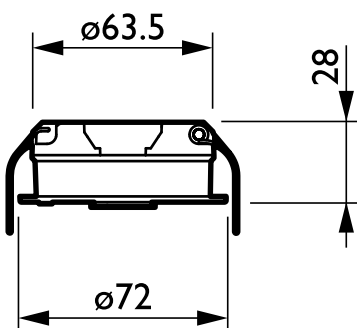

Versions

UID8460/10 ZGP Switch Scene
Recall 4B

IRT9010 Transmitter IR Point

IRT9020/00 Simple Transmitter IR
Point

Dimensional drawing

Product

LRM8118/00 ACTILUME EXTENSION SENSOR

Indoor Accessories