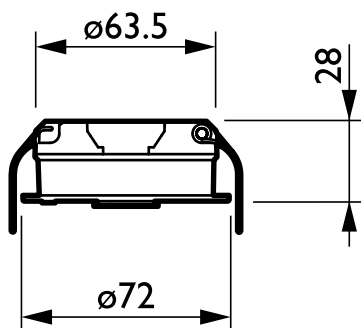

Maatschets

Product

LRM8118/00 ACTILUME EXTENSION SENSOR