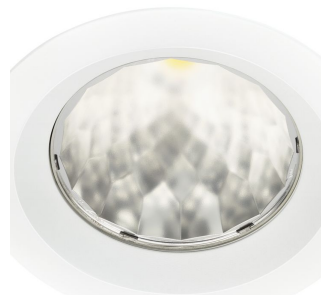

GreenSpace_Accent_Fixed-RS340B-DP02.tif