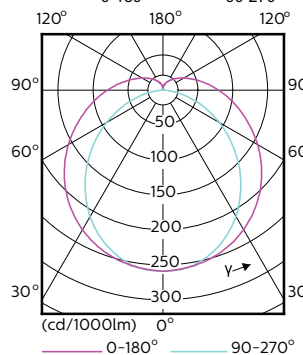

MASTER LEDtube InstantFit HF T5

Order Code	Full Product Name	Luminous Flux (Rated) (Nom)	Gespecificeerde bundelbreedte
74337900	MAS LEDtube HF 1500mm HE 20W 840 T5	3000 lm	-

Order Code	Full Product Name	Luminous Flux (Rated) (Nom)	Gespecificeerde bundelbreedte
74339300	MAS LEDtube HF 1500mm HE 20W 865 T5	3000 lm	-

Temperatuur

Order Code	Full Product Name	T-Case Maximum (Nom)
68552500	MAS LEDtube HF 1500mm HO 26W 830 T5	45 °C
68554900	MAS LEDtube HF 1500mm HO 26W 840 T5	45 °C
68556300	MAS LEDtube HF 1500mm HO 26W 865 T5	45 °C
70527800	MAS LEDtube HF 1200mm HO 26W 830 T5	-
70529200	MAS LEDtube HF 1200mm HO 26W 840 T5	-
70531500	MAS LEDtube HF 1200mm HO 26W 865 T5	-
70599500	MAS LEDtube HF 1500mm UO 36W 830 T5	-
70603900	MAS LEDtube HF 1500mm UO 36W 840 T5	-
70605300	MAS LEDtube HF 1500mm UO 36W 865 T5	-
74323200	MAS LEDtube HF 600mm HE 8W 830 T5	65 °C
74325600	MAS LEDtube HF 600mm HE 8W 840 T5	65 °C
74327000	MAS LEDtube HF 600mm HE 8W 865 T5	65 °C
74329400	MAS LEDtube HF 1200mm HE 16.5W 830 T5	65 °C
74331700	MAS LEDtube HF 1200mm HE 16.5W 840 T5	65 °C
74333100	MAS LEDtube HF 1200mm HE 16.5W 865 T5	65 °C
74335500	MAS LEDtube HF 1500mm HE 20W 830 T5	65 °C
74337900	MAS LEDtube HF 1500mm HE 20W 840 T5	65 °C
74339300	MAS LEDtube HF 1500mm HE 20W 865 T5	65 °C