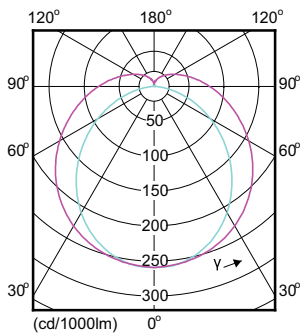

MASTER LEDtube InstantFit HF T5

Order Code	Full Product Name	Luminous Flux (Rated) (Nom)	Gespecificeerde bundelbreedte
74337900	MAS LEDtube HF 1500mm HE 20W 840 T5	3000 lm	-

Order Code	Full Product Name	Luminous Flux (Rated) (Nom)	Gespecificeerde bundelbreedte
74339300	MAS LEDtube HF 1500mm HE 20W 865 T5	3000 lm	-

Temperatuur

Order Code	Full Product Name	T-Case Maximum (Nom)
68552500	MAS LEDtube HF 1500mm HO 26W 830 T5	45 °C
68554900	MAS LEDtube HF 1500mm HO 26W 840 T5	45 °C
68556300	MAS LEDtube HF 1500mm HO 26W 865 T5	45 °C
70527800	MAS LEDtube HF 1200mm HO 26W 830 T5	-
70529200	MAS LEDtube HF 1200mm HO 26W 840 T5	-
70531500	MAS LEDtube HF 1200mm HO 26W 865 T5	-
70599500	MAS LEDtube HF 1500mm UO 36W 830 T5	-
70603900	MAS LEDtube HF 1500mm UO 36W 840 T5	-
70605300	MAS LEDtube HF 1500mm UO 36W 865 T5	-
74323200	MAS LEDtube HF 600mm HE 8W 830 T5	65 °C
74325600	MAS LEDtube HF 600mm HE 8W 840 T5	65 °C
74327000	MAS LEDtube HF 600mm HE 8W 865 T5	65 °C
74329400	MAS LEDtube HF 1200mm HE 16.5W 830 T5	65 °C
74331700	MAS LEDtube HF 1200mm HE 16.5W 840 T5	65 °C
74333100	MAS LEDtube HF 1200mm HE 16.5W 865 T5	65 °C
74335500	MAS LEDtube HF 1500mm HE 20W 830 T5	65 °C
74337900	MAS LEDtube HF 1500mm HE 20W 840 T5	65 °C
74339300	MAS LEDtube HF 1500mm HE 20W 865 T5	65 °C