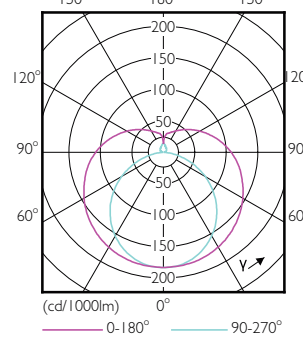

MASTER LEDtube InstantFit HF T5

Order Code	Full Product Name	Luminous Flux (Rated) (Nom)	Gespecificeerde bundelbreedte
74337900	MAS LEDtube HF 1500mm HE 20W 840 T5	3000 lm	-

Order Code	Full Product Name	Luminous Flux (Rated) (Nom)	Gespecificeerde bundelbreedte
74339300	MAS LEDtube HF 1500mm HE 20W 865 T5	3000 lm	-

Temperatuur

Order Code	Full Product Name	T-Case Maximum (Nom)
68552500	MAS LEDtube HF 1500mm HO 26W 830 T5	45 °C
68554900	MAS LEDtube HF 1500mm HO 26W 840 T5	45 °C
68556300	MAS LEDtube HF 1500mm HO 26W 865 T5	45 °C
70527800	MAS LEDtube HF 1200mm HO 26W 830 T5	-
70529200	MAS LEDtube HF 1200mm HO 26W 840 T5	-
70531500	MAS LEDtube HF 1200mm HO 26W 865 T5	-
70599500	MAS LEDtube HF 1500mm UO 36W 830 T5	-
70603900	MAS LEDtube HF 1500mm UO 36W 840 T5	-
70605300	MAS LEDtube HF 1500mm UO 36W 865 T5	-
74323200	MAS LEDtube HF 600mm HE 8W 830 T5	65 °C
74325600	MAS LEDtube HF 600mm HE 8W 840 T5	65 °C
74327000	MAS LEDtube HF 600mm HE 8W 865 T5	65 °C
74329400	MAS LEDtube HF 1200mm HE 16.5W 830 T5	65 °C
74331700	MAS LEDtube HF 1200mm HE 16.5W 840 T5	65 °C
74333100	MAS LEDtube HF 1200mm HE 16.5W 865 T5	65 °C
74335500	MAS LEDtube HF 1500mm HE 20W 830 T5	65 °C
74337900	MAS LEDtube HF 1500mm HE 20W 840 T5	65 °C
74339300	MAS LEDtube HF 1500mm HE 20W 865 T5	65 °C