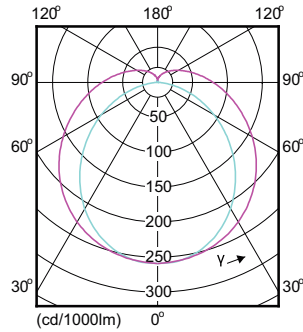

MASTER LEDtube InstantFit HF T5

Order Code	Full Product Name	Luminous Flux (Rated) (Nom)	Gespecificeerde bundelbreedte
74337900	MAS LEDtube HF 1500mm HE 20W 840 T5	3000 lm	-

Order Code	Full Product Name	Luminous Flux (Rated) (Nom)	Gespecificeerde bundelbreedte
74339300	MAS LEDtube HF 1500mm HE 20W 865 T5	3000 lm	-

Temperatuur

Order Code	Full Product Name	T-Case Maximum (Nom)
68552500	MAS LEDtube HF 1500mm HO 26W 830 T5	45 °C
68554900	MAS LEDtube HF 1500mm HO 26W 840 T5	45 °C
68556300	MAS LEDtube HF 1500mm HO 26W 865 T5	45 °C
70527800	MAS LEDtube HF 1200mm HO 26W 830 T5	-
70529200	MAS LEDtube HF 1200mm HO 26W 840 T5	-
70531500	MAS LEDtube HF 1200mm HO 26W 865 T5	-
70599500	MAS LEDtube HF 1500mm UO 36W 830 T5	-
70603900	MAS LEDtube HF 1500mm UO 36W 840 T5	-
70605300	MAS LEDtube HF 1500mm UO 36W 865 T5	-
74323200	MAS LEDtube HF 600mm HE 8W 830 T5	65 °C
74325600	MAS LEDtube HF 600mm HE 8W 840 T5	65 °C
74327000	MAS LEDtube HF 600mm HE 8W 865 T5	65 °C
74329400	MAS LEDtube HF 1200mm HE 16.5W 830 T5	65 °C
74331700	MAS LEDtube HF 1200mm HE 16.5W 840 T5	65 °C
74333100	MAS LEDtube HF 1200mm HE 16.5W 865 T5	65 °C
74335500	MAS LEDtube HF 1500mm HE 20W 830 T5	65 °C
74337900	MAS LEDtube HF 1500mm HE 20W 840 T5	65 °C
74339300	MAS LEDtube HF 1500mm HE 20W 865 T5	65 °C