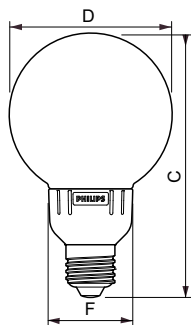

Softone glob

Versions

Måttskiss

Product	C (max)	F (max)
Softone Globe 20W WW E27 G120 1CH/4	182 mm	48.2 mm