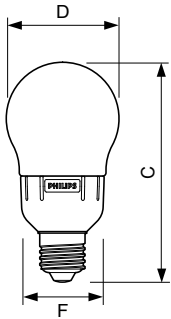

MASTER Softone

Versions

Måttskiss

Product	D (max)	C (max)	F (max)
Master Softone 16W WW E27 220-240V 1PF/6	65.8 mm	137.1 mm	48.1 mm