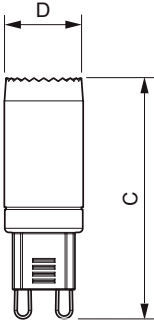

Application

- Hotels, museums, shops
- Washrooms, reception areas, exhibitions, display cabinets

CorePro LEDcapsule MV

Versions

Dimensional drawing

Product	D	C
CorePro LEDcapsule ND 4.8-60W G9 827	19 mm	60 mm

Product	D	C
CorePro LEDcapsule ND 3.2-40W G9 827	17 mm	51.5 mm

Product	D	C
CorePro LEDcapsule ND 1.9-25W G9 827	16.5 mm	48 mm

CorePro LEDcapsule MV

Dimensional drawing

Product	D	C
CorePro LEDcapsuleMV 2.3-25W G9 827 D	23 mm	51 mm