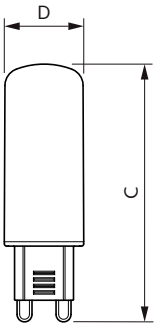

Application

- Hotels, museums, shops
- Washrooms, reception areas, exhibitions, display cabinets

CorePro LEDcapsule MV

Versions

Dimensional drawing

Product	D	C
CorePro LEDcapsule ND 4.8-60W G9 827	19 mm	60 mm

Product	D	C
CorePro LEDcapsule ND 3.2-40W G9 827	17 mm	51.5 mm

Product	D	C
CorePro LEDcapsule ND 1.9-25W G9 827	16.5 mm	48 mm

CorePro LEDcapsule MV

Dimensional drawing

Product	D	C
CorePro LEDcapsuleMV 2.3-25W G9 827 D	23 mm	51 mm