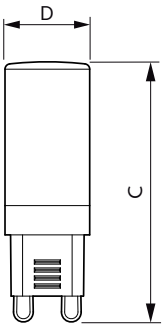

Application

- Hotels, museums, shops
- Washrooms, reception areas, exhibitions, display cabinets

CorePro LEDcapsule MV

Versions

Dimensional drawing

Product	D	C
CorePro LEDcapsule ND 4.8-60W G9 827	19 mm	60 mm

Product	D	C
CorePro LEDcapsule ND 3.2-40W G9 827	17 mm	51.5 mm

Product	D	C
CorePro LEDcapsule ND 1.9-25W G9 827	16.5 mm	48 mm

CorePro LEDcapsule MV

Dimensional drawing

Product	D	C
CorePro LEDcapsuleMV 2.3-25W G9 827 D	23 mm	51 mm