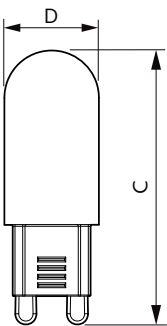

Application

- Hotels, museums, shops
- Washrooms, reception areas, exhibitions, display cabinets

CorePro LEDcapsule MV

Versions

Dimensional drawing

Product	D	C
CorePro LEDcapsule ND 4.8-60W G9 827	19 mm	60 mm

Product	D	C
CorePro LEDcapsule ND 3.2-40W G9 827	17 mm	51.5 mm

Product	D	C
CorePro LEDcapsule ND 1.9-25W G9 827	16.5 mm	48 mm

CorePro LEDcapsule MV

Dimensional drawing

Product	D	C
CorePro LEDcapsuleMV 2.3-25W G9 827 D	23 mm	51 mm