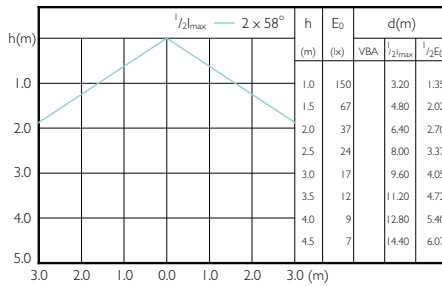

Beam diagram - CorePro LEDlinear ND 7.5-60W
R7S 78mm840