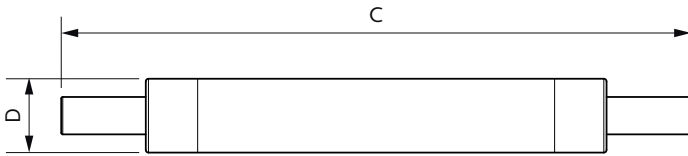

CorePro LEDlinear MV

Dimensional drawing

Product	D	C
CorePro R7S 118mm 7.2-60W 830	15 mm	118 mm
CorePro R7S 118mm 7.2-60W 840	15 mm	118 mm

General Information

Cap base	R7s
Nominal lifetime	15,000 h

Light Technical

Colour rendering index (CRI)	80
LLMF at end of nominal lifetime (nom.)	70 %

Operating and Electrical

Input frequency	50 to 60 Hz
Line Frequency	50 to 60 Hz
Starting time (nom.)	0.5 s

General Information

Order Code	Full Product Name	Switching Cycle
57879700	CorePro LED linear R7S 118mm 14-100W 830 D	50,000
57881000	CorePro LED linear R7S 118mm 14-100W 840 D	50,000
71400300	CorePro LED linear D 14-120W R7S 118 830	50,000
71406500	CorePro LED linear D 14-120W R7S 118 840	50,000
71394500	CorePro LEDlinear ND 7.5-60W R7S 78mm830	50,000

Order Code	Full Product Name	Switching Cycle
71396900	CorePro LEDlinear ND 7.5-60W R7S 78mm840	50,000
30397300	CorePro LED linear R7S 118mm 7.2-60W 830	8,000
64673800	CoreProLED linearD 17.5-150W R7S 118 830	50,000
64675200	CoreProLED linearD 17.5-150W R7S 118 840	50,000
30399700	CorePro LED linear R7S 118mm 7.2-60W 840	8,000

Light Technical

Order Code	Full Product Name	Correlated Colour Temperature	Colour Code	Luminous Flux
57879700	CorePro LED linear R7S 118mm 14-100W 830 D	3000 K	830	1,600 lm
57881000	CorePro LED linear R7S 118mm 14-100W 840 D	4000 K	840	1,800 lm
71400300	CorePro LED linear D 14-120W R7S 118 830	3000 K	830	2,000 lm
71406500	CorePro LED linear D 14-120W R7S 118 840	4000 K	840	2,000 lm
71394500	CorePro LEDlinear ND 7.5-60W R7S 78mm830	3000 K	830	950 lm

Order Code	Full Product Name	Correlated Colour Temperature	Colour Code	Luminous Flux
71396900	CorePro LEDlinear ND 7.5-60W R7S 78mm840	4000 K	840	1,000 lm
30397300	CorePro LED linear R7S 118mm 7.2-60W 830	3000 K	830	810 lm
64673800	CoreProLED linearD 17.5-150W R7S 118 830	3000 K	830	2,460 lm
64675200	CoreProLED linearD 17.5-150W R7S 118 840	4000 K	840	2,460 lm
30399700	CorePro LED linear R7S 118mm 7.2-60W 840	4000 K	840	850 lm

Operating and Electrical