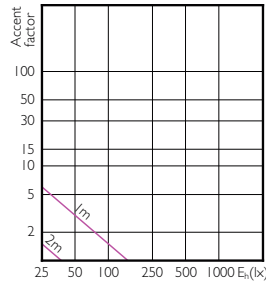

(cd/1000lm) 0°

0-180° 90-270°

(cd/1000lm) 0°

0-180° 90-270°

(cd) 0°

0-180° 90-270°

(cd) 0°

0-180° 90-270°

(cd/1000lm) 0°

0-180° 90-270°

(cd/1000lm) 0°

0-180° 90-270°

(cd/1000lm) 0°

CorePro LEDlinear MV

Accent Diagrams

Accent Diagram - CorePro LEDlinear ND
7.5-60W R7S 78mm830