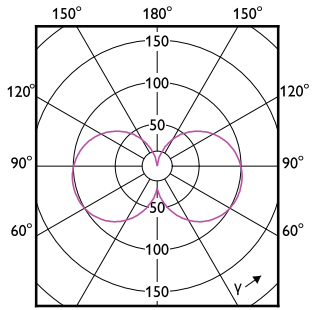

CorePro LEDlinear MV