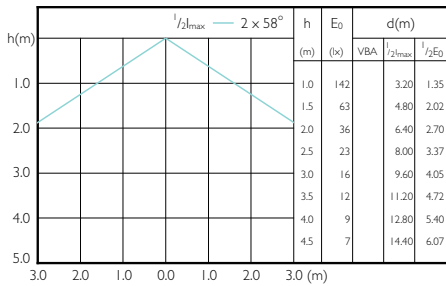

Beam Diagrams

Beam diagram - CorePro LEDlinear ND 7.5-60W
R7S 78mm830