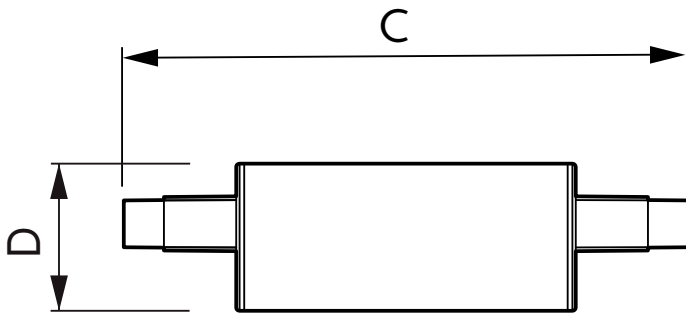

CorePro LEDlinear MV

Versions

LED Lamps, CorePro 118 mm R7S

LEDlinear CorePro 7,2W R7S

LEDlinear CorePro 7,2W R7S 1

Dimensional drawing

Product	D	C
CorePro LEDlinear ND 7.5-60W R7S 78mm830	29 mm	78 mm
CorePro LEDlinear ND 7.5-60W R7S 78mm840	29 mm	78 mm