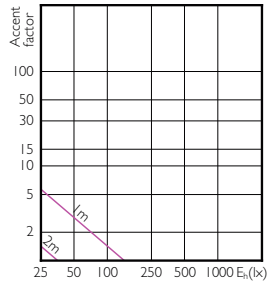

(cd/1000lm) 0°

0-180° 90-270°

(cd/1000lm) 0°

0-180° 90-270°

(cd) 0°

0-180° 90-270°

(cd) 0°

0-180° 90-270°

(cd/1000lm) 0°

0-180° 90-270°

(cd/1000lm) 0°

0-180° 90-270°

(cd/1000lm) 0°

CorePro LEDlinear MV

Accent Diagrams

Accent Diagram - CorePro LEDlinear ND
7.5-60W R7S 78mm830