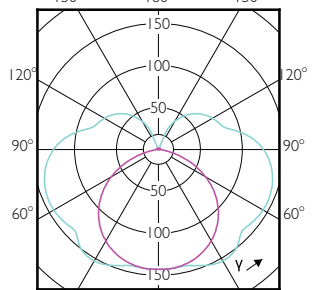

(cd/1000lm) 0°

0-180° 90-270°

(cd/1000lm) 0°

0-180° 90-270°

(cd) 0°

0-180° 90-270°

(cd) 0°

0-180° 90-270°

(cd/1000lm) 0°

0-180° 90-270°

(cd/1000lm) 0°

0-180° 90-270°

(cd/1000lm) 0°

CorePro LEDlinear MV

Accent Diagrams

Accent Diagram - CorePro LEDlinear ND
7.5-60W R7S 78mm830