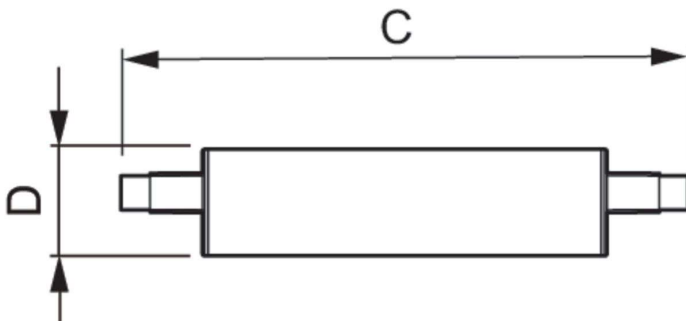

Product	D	C
CorePro LED linear D 14-120W R7S 118 830	29 mm	118 mm
CorePro LED linear D 14-120W R7S 118 840	29 mm	118 mm
CorePro R7S 118mm 14-100W 830 D	29 mm	118 mm
CorePro R7S 118mm 14-100W 840 D	29 mm	118 mm
CoreProLED linearD 17.5-150W R7S 118 830	42 mm	118 mm
CoreProLED linearD 17.5-150W R7S 118 840	42 mm	118 mm