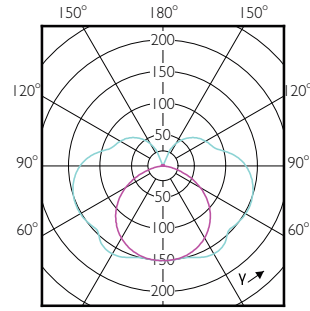

(cd/1000lm) 0°

0-180° 90-270°

(cd/1000lm) 0°

0-180° 90-270°

(cd) 0°

0-180° 90-270°

(cd) 0°

0-180° 90-270°

(cd/1000lm) 0°

0-180° 90-270°

(cd/1000lm) 0°

0-180° 90-270°

(cd/1000lm) 0°

CorePro LEDlinear MV

Accent Diagrams

Accent Diagram - CorePro LEDlinear ND
7.5-60W R7S 78mm830