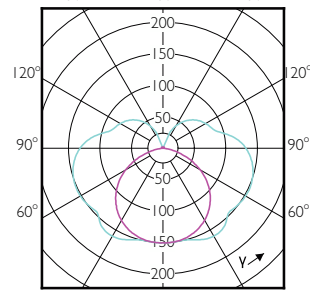

(cd/1000lm) 0°

0-180° 90-270°

(cd/1000lm) 0°

0-180° 90-270°

(cd) 0°

0-180° 90-270°

(cd) 0°

0-180° 90-270°

(cd/1000lm) 0°

0-180° 90-270°

(cd/1000lm) 0°

0-180° 90-270°

(cd/1000lm) 0°

CorePro LEDlinear MV

Accent Diagrams

Accent Diagram - CorePro LEDlinear ND
7.5-60W R7S 78mm830