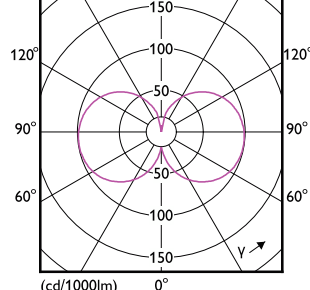

(cd/1000lm) 0°

0-180° 90-270°

(cd/1000lm) 0°

0-180° 90-270°

(cd) 0°

0-180° 90-270°

(cd) 0°

0-180° 90-270°

(cd/1000lm) 0°

0-180° 90-270°

(cd/1000lm) 0°

0-180° 90-270°

(cd/1000lm) 0°

CorePro LEDlinear MV

Accent Diagrams

Accent Diagram - CorePro LEDlinear ND
7.5-60W R7S 78mm830