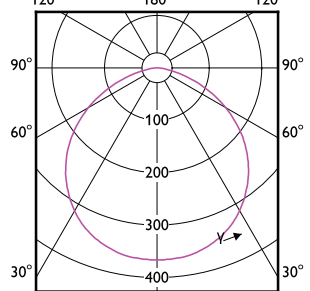

(cd/1000lm) 0°

0-180° 90-270°

(cd/1000lm) 0°

0-180° 90-270°

(cd) 0°

0-180° 90-270°

(cd) 0°

0-180° 90-270°

(cd/1000lm) 0°

0-180° 90-270°

(cd/1000lm) 0°

0-180° 90-270°

(cd/1000lm) 0°

CorePro LEDlinear MV

Accent Diagrams

Accent Diagram - CorePro LEDlinear ND
7.5-60W R7S 78mm830