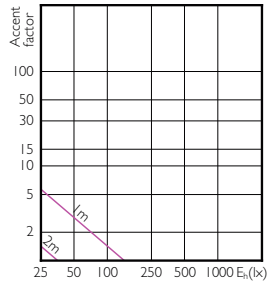

CorePro LEDlinear MV

Accent Diagrams

CorePro LEDlinear MV 60W R7S 830 Linear