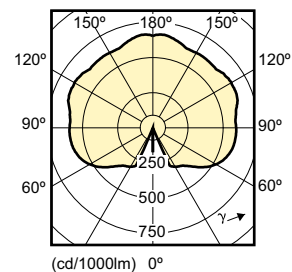

Mekaaniset tiedot ja runko

Order Code	Full Product Name	Lampun viimeistely	Hehkulampun muoto
52253000	CorePro LED linear R7S 118mm 6.5-60W 830	Kirkas (CL)	Lineaarinen
57879700	CorePro LED linear R7S 118mm 14-100W 830 D	-	Lineaarinen
57881000	CorePro LED linear R7S 118mm 14-100W 840 D	-	Lineaarinen
71394500	CorePro LEDlinear ND 7.5-60W R7S 78mm830	-	Muut

Order Code	Full Product Name	Lampun viimeistely	Hehkulampun muoto
71400300	CorePro LED linear D 14-120W R7S 118 830	-	Lineaarinen
64673800	CoreProLED linearD 17.5-150W R7S 118 830	-	Lineaarinen
64675200	CoreProLED linearD 17.5-150W R7S 118 840	-	Lineaarinen

Lämpötila

Order Code	Full Product Name	T-kotelo, maksimi (nim.)
52253000	CorePro LED linear R7S 118mm 6.5-60W 830	-
57879700	CorePro LED linear R7S 118mm 14-100W 830 D	90 °C
57881000	CorePro LED linear R7S 118mm 14-100W 840 D	90 °C
71394500	CorePro LEDlinear ND 7.5-60W R7S 78mm830	104 °C
71400300	CorePro LED linear D 14-120W R7S 118 830	100 °C
64673800	CoreProLED linearD 17.5-150W R7S 118 830	102 °C
64675200	CoreProLED linearD 17.5-150W R7S 118 840	102 °C