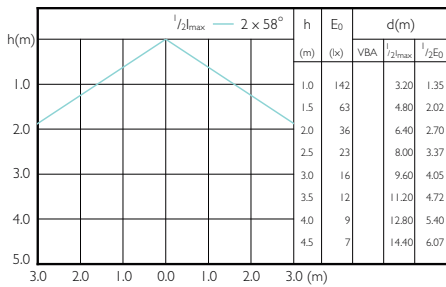

CorePro LEDlinear MV

CorePro LEDlinear MV

Accent Diagrams

CorePro LEDlinear MV 60W R7S 830 Linear

Beam Diagrams

CorePro LEDlinear MV 60W R7S 830 Linear