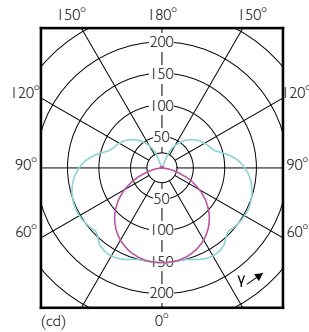

CorePro LEDlinear MV

Order Code	Full Product Name	T-Case Maximum (Nom)
929001186102	CorePro LED linear R7S 118mm 6.5-60W 830	-
929001243702	CorePro LED linear R7S 118mm 14-100W 830 D 90 °C	90 °C
929001243802	CorePro LED linear R7S 118mm 14-100W 840 D 90 °C	90 °C
929001339002	CorePro LEDlinear ND 7.5-60W R7S 78mm830	104 °C
929001339102	CorePro LEDlinear ND 7.5-60W R7S 78mm840	104 °C
929001353602	CorePro LED linear D 14-120W R7S 118 830	100 °C
929001353702	CorePro LED linear D 14-120W R7S 118 840	100 °C
929002016602	CoreProLED linearD 17.5-150W R7S 118 830	102 °C
929002016702	CoreProLED linearD 17.5-150W R7S 118 840	102 °C