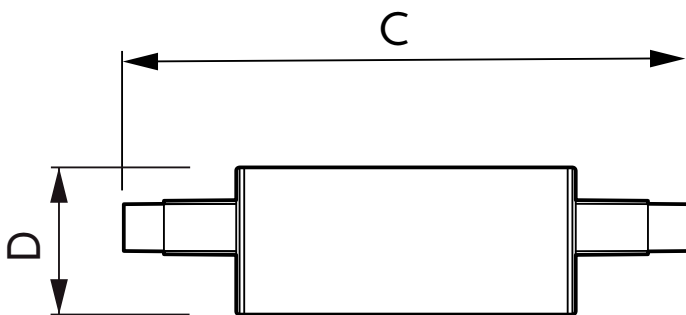

Dimensional drawing

Product	D	C
CoreProLED linearD 17.5-150W R7S 118 840	42 mm	118 mm
CoreProLED linearD 17.5-150W R7S 118 830	42 mm	118 mm
CorePro LED linear R7S 118mm 14-100W 830 D	29 mm	118 mm
CorePro LED linear R7S 118mm 14-100W 840 D	29 mm	118 mm
CorePro LED linear R7S 118mm 6.5-60W 830	22.5 mm	118 mm
CorePro LED linear D 14-120W R7S 118 840	29 mm	118 mm
CorePro LED linear D 14-120W R7S 118 830	29 mm	118 mm

Product	D	C
CorePro LEDlinear ND 7.5-60W R7S 78mm830	29 mm	78 mm
CorePro LEDlinear ND 7.5-60W R7S 78mm840	29 mm	78 mm