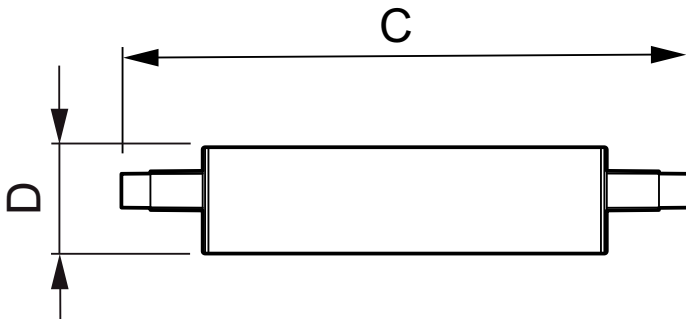

R7S Linear

R7s Linear

Dimensional drawing

Product	D	C
CoreProLED linearD 17.5-150W R7S 118 840	42 mm	118 mm
CoreProLED linearD 17.5-150W R7S 118 830	42 mm	118 mm
CorePro LED linear R7S 118mm 14-100W 830 D	29 mm	118 mm
CorePro LED linear R7S 118mm 14-100W 840 D	29 mm	118 mm
CorePro LED linear R7S 118mm 6.5-60W 830	22.5 mm	118 mm
CorePro LED linear D 14-120W R7S 118 840	29 mm	118 mm
CorePro LED linear D 14-120W R7S 118 830	29 mm	118 mm