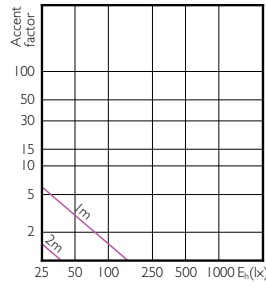

CorePro LEDlinear MV 60W R7S 840 Linear