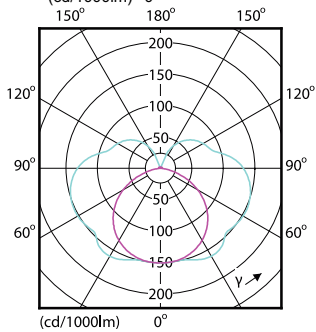

CorePro LEDlinear MV

Order Code	Full Product Name	T-Case Maximum (Nom)
929001186102	CorePro LED linear R7S 118mm 6.5-60W 830	-
929001243702	CorePro LED linear R7S 118mm 14-100W 830 D 90 °C	90 °C
929001243802	CorePro LED linear R7S 118mm 14-100W 840 D 90 °C	90 °C
929001339002	CorePro LEDlinear ND 7.5-60W R7S 78mm830	104 °C
929001339102	CorePro LEDlinear ND 7.5-60W R7S 78mm840	104 °C
929001353602	CorePro LED linear D 14-120W R7S 118 830	100 °C
929001353702	CorePro LED linear D 14-120W R7S 118 840	100 °C
929002016602	CoreProLED linearD 17.5-150W R7S 118 830	102 °C
929002016702	CoreProLED linearD 17.5-150W R7S 118 840	102 °C