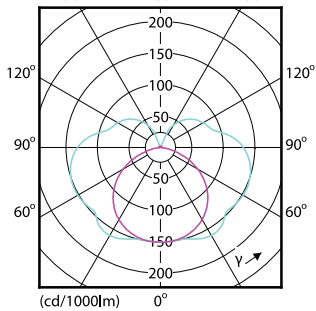

CorePro LEDlinear MV

Order Code	Full Product Name	T-Case Maximum (Nom)
929001186102	CorePro LED linear R7S 118mm 6.5-60W 830	-
929001243702	CorePro LED linear R7S 118mm 14-100W 830 D 90 °C	90 °C
929001243802	CorePro LED linear R7S 118mm 14-100W 840 D 90 °C	90 °C
929001339002	CorePro LEDlinear ND 7.5-60W R7S 78mm830	104 °C
929001339102	CorePro LEDlinear ND 7.5-60W R7S 78mm840	104 °C
929001353602	CorePro LED linear D 14-120W R7S 118 830	100 °C
929001353702	CorePro LED linear D 14-120W R7S 118 840	100 °C
929002016602	CoreProLED linearD 17.5-150W R7S 118 830	102 °C
929002016702	CoreProLED linearD 17.5-150W R7S 118 840	102 °C