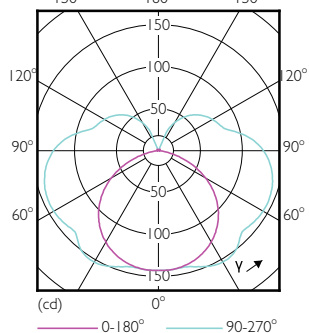

CorePro LEDlinear MV

Order Code	Full Product Name	T-Case Maximum (Nom)
929001186102	CorePro LED linear R7S 118mm 6.5-60W 830	-
929001243702	CorePro LED linear R7S 118mm 14-100W 830 D 90 °C	90 °C
929001243802	CorePro LED linear R7S 118mm 14-100W 840 D 90 °C	90 °C
929001339002	CorePro LEDlinear ND 7.5-60W R7S 78mm830	104 °C
929001339102	CorePro LEDlinear ND 7.5-60W R7S 78mm840	104 °C
929001353602	CorePro LED linear D 14-120W R7S 118 830	100 °C
929001353702	CorePro LED linear D 14-120W R7S 118 840	100 °C
929002016602	CoreProLED linearD 17.5-150W R7S 118 830	102 °C
929002016702	CoreProLED linearD 17.5-150W R7S 118 840	102 °C