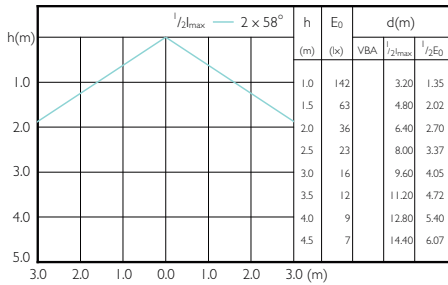

Beam Diagrams

CorePro LEDlinear MV 60W R7S 830 Linear