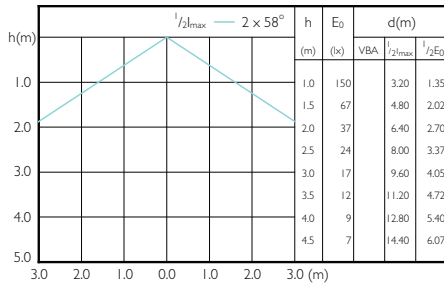

CorePro LEDlinear MV 60W R7S 840 Linear