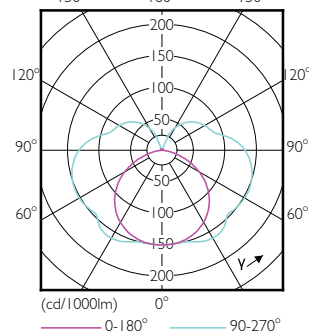

CorePro LEDlinear MV

Order Code	Full Product Name	T-Case Maximum (Nom)
929001186102	CorePro LED linear R7S 118mm 6.5-60W 830	-
929001243702	CorePro LED linear R7S 118mm 14-100W 830 D 90 °C	90 °C
929001243802	CorePro LED linear R7S 118mm 14-100W 840 D 90 °C	90 °C
929001339002	CorePro LEDlinear ND 7.5-60W R7S 78mm830	104 °C
929001339102	CorePro LEDlinear ND 7.5-60W R7S 78mm840	104 °C
929001353602	CorePro LED linear D 14-120W R7S 118 830	100 °C
929001353702	CorePro LED linear D 14-120W R7S 118 840	100 °C
929002016602	CoreProLED linearD 17.5-150W R7S 118 830	102 °C
929002016702	CoreProLED linearD 17.5-150W R7S 118 840	102 °C