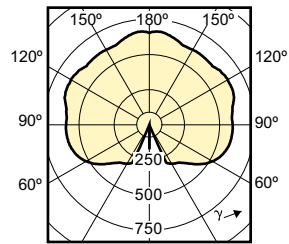

CorePro LEDlinear MV

Order Code	Full Product Name	T-Case Maximum (Nom)
929001186102	CorePro LED linear R7S 118mm 6.5-60W 830	-
929001243702	CorePro LED linear R7S 118mm 14-100W 830 D 90 °C	90 °C
929001243802	CorePro LED linear R7S 118mm 14-100W 840 D 90 °C	90 °C
929001339002	CorePro LEDlinear ND 7.5-60W R7S 78mm830	104 °C
929001339102	CorePro LEDlinear ND 7.5-60W R7S 78mm840	104 °C
929001353602	CorePro LED linear D 14-120W R7S 118 830	100 °C
929001353702	CorePro LED linear D 14-120W R7S 118 840	100 °C
929002016602	CoreProLED linearD 17.5-150W R7S 118 830	102 °C
929002016702	CoreProLED linearD 17.5-150W R7S 118 840	102 °C