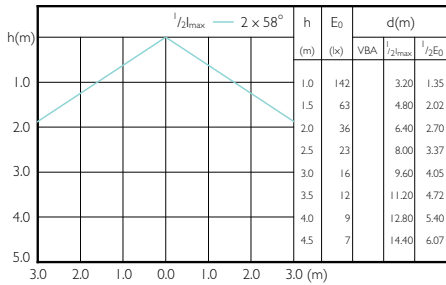

Beam Diagrams

CorePro LEDlinear MV 60W R7S 830 Linear