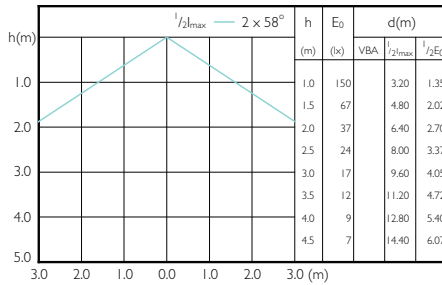

CorePro LEDlinear MV 60W R7S 840 Linear