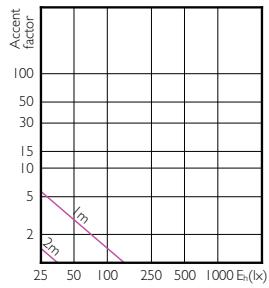

Accent Diagram - CorePro LEDlinear ND
7.5-60W R7S 78mm830