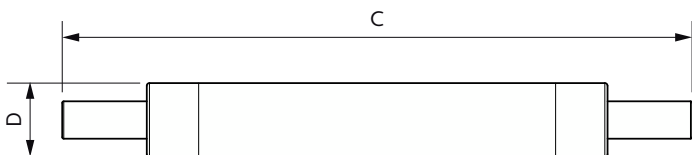

Product	D	C
CorePro R7S 118mm 7.2-60W 830	15 mm	118 mm
CorePro R7S 118mm 7.2-60W 840	15 mm	118 mm

Informații generale

Baza elementului de fixare	R7s
Durată de viață nominală	15.000 ore

Date tehnice lumină

Indice de redare a culorilor (IRC)	80
Factorul de menținere a fluxului luminos al lămpii la sfârșitul duratei de viață nominale (nom.)	70 %

Funcționare și sistem electric

Frecvență de intrare	De la 50 până la 60 Hz
Frecvență linie	50 to 60 Hz
Timp de pornire (nom.)	0,5 s

Informații generale

Order Code	Full Product Name	Ciclu de comutare
57879700	CorePro LED linear R7S 118mm 14-100W 830 D	50.000
57881000	CorePro LED linear R7S 118mm 14-100W 840 D	50.000
71400300	CorePro LED linear D 14-120W R7S 118 830	50.000
71406500	CorePro LED linear D 14-120W R7S 118 840	50.000
71394500	CorePro LEDlinear ND 7.5-60W R7S 78mm830	50.000

Order Code	Full Product Name	Ciclu de comutare
71396900	CorePro LEDlinear ND 7.5-60W R7S 78mm840	50.000
30397300	CorePro LED linear R7S 118mm 7.2-60W 830	8.000
64673800	CoreProLED linearD 17.5-150W R7S 118 830	50.000
64675200	CoreProLED linearD 17.5-150W R7S 118 840	50.000
30399700	CorePro LED linear R7S 118mm 7.2-60W 840	8.000

Date tehnice lumină