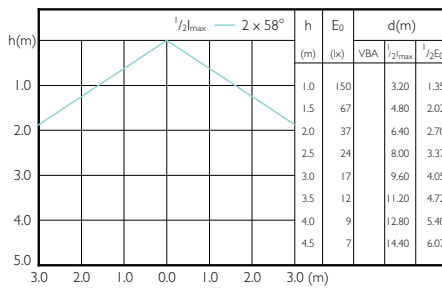

CorePro LEDlinear MV

Accent Diagrams

Accent Diagram - CorePro LEDlinear ND
7.5-60W R7S 78mm830

Accent Diagram - CorePro LEDlinear ND
7.5-60W R7S 78mm840

Beam Diagrams

Beam diagram - CorePro LEDlinear ND 7.5-60W
R7S 78mm830