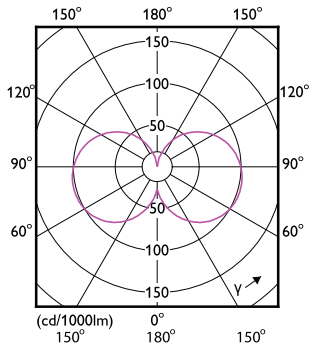

Aprobare și aplica ie

Order Code	Full Product Name	Consum de energie kWh/ 1000 h
57879700	CorePro LED linear R7S 118mm 14-100W 830 D	14 kWh
57881000	CorePro LED linear R7S 118mm 14-100W 840 D	14 kWh
71400300	CorePro LED linear D 14-120W R7S 118 830	14 kWh
71406500	CorePro LED linear D 14-120W R7S 118 840	14 kWh
71394500	CorePro LEDlinear ND 7.5-60W R7S 78mm830	8 kWh
71396900	CorePro LEDlinear ND 7.5-60W R7S 78mm840	8 kWh
30397300	CorePro LED linear R7S 118mm 7.2-60W 830	8 kWh
64673800	CoreProLED linearD 17.5-150W R7S 118 830	18 kWh
64675200	CoreProLED linearD 17.5-150W R7S 118 840	18 kWh
30399700	CorePro LED linear R7S 118mm 7.2-60W 840	8 kWh