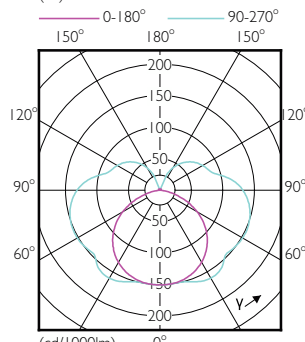

Aprobare și aplica ie

Order Code	Full Product Name	Consum de energie kWh/ 1000 h
57879700	CorePro LED linear R7S 118mm 14-100W 830 D	14 kWh
57881000	CorePro LED linear R7S 118mm 14-100W 840 D	14 kWh
71400300	CorePro LED linear D 14-120W R7S 118 830	14 kWh
71406500	CorePro LED linear D 14-120W R7S 118 840	14 kWh
71394500	CorePro LEDlinear ND 7.5-60W R7S 78mm830	8 kWh
71396900	CorePro LEDlinear ND 7.5-60W R7S 78mm840	8 kWh
30397300	CorePro LED linear R7S 118mm 7.2-60W 830	8 kWh
64673800	CoreProLED linearD 17.5-150W R7S 118 830	18 kWh
64675200	CoreProLED linearD 17.5-150W R7S 118 840	18 kWh
30399700	CorePro LED linear R7S 118mm 7.2-60W 840	8 kWh