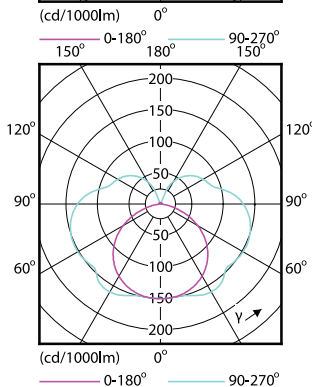

Aprobare și aplica ie

Order Code	Full Product Name	Consum de energie kWh/ 1000 h
57879700	CorePro LED linear R7S 118mm 14-100W 830 D	14 kWh
57881000	CorePro LED linear R7S 118mm 14-100W 840 D	14 kWh
71400300	CorePro LED linear D 14-120W R7S 118 830	14 kWh
71406500	CorePro LED linear D 14-120W R7S 118 840	14 kWh
71394500	CorePro LEDlinear ND 7.5-60W R7S 78mm830	8 kWh
71396900	CorePro LEDlinear ND 7.5-60W R7S 78mm840	8 kWh
30397300	CorePro LED linear R7S 118mm 7.2-60W 830	8 kWh
64673800	CoreProLED linearD 17.5-150W R7S 118 830	18 kWh
64675200	CoreProLED linearD 17.5-150W R7S 118 840	18 kWh
30399700	CorePro LED linear R7S 118mm 7.2-60W 840	8 kWh