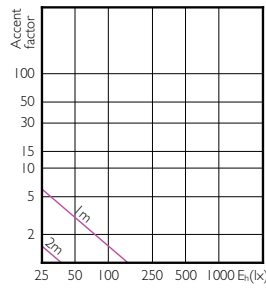

Accent Diagram - CorePro LEDlinear ND
7.5-60W R7S 78mm840