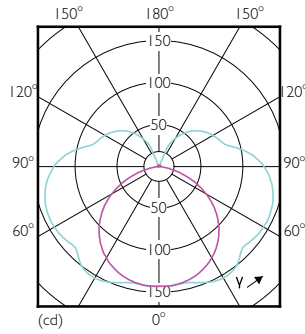

Aprobare și aplica ie

Order Code	Full Product Name	Consum de energie kWh/ 1000 h
57879700	CorePro LED linear R7S 118mm 14-100W 830 D	14 kWh
57881000	CorePro LED linear R7S 118mm 14-100W 840 D	14 kWh
71400300	CorePro LED linear D 14-120W R7S 118 830	14 kWh
71406500	CorePro LED linear D 14-120W R7S 118 840	14 kWh
71394500	CorePro LEDlinear ND 7.5-60W R7S 78mm830	8 kWh
71396900	CorePro LEDlinear ND 7.5-60W R7S 78mm840	8 kWh
30397300	CorePro LED linear R7S 118mm 7.2-60W 830	8 kWh
64673800	CoreProLED linearD 17.5-150W R7S 118 830	18 kWh
64675200	CoreProLED linearD 17.5-150W R7S 118 840	18 kWh
30399700	CorePro LED linear R7S 118mm 7.2-60W 840	8 kWh