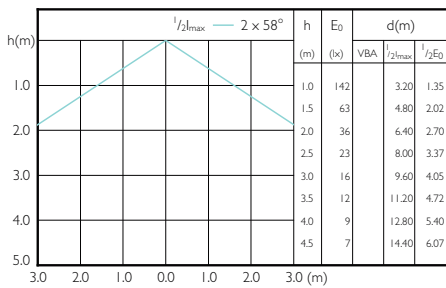

CorePro LEDlinear MV

Accent Diagrams

Accent Diagram - CorePro LEDlinear ND
7.5-60W R7S 78mm830

Accent Diagram - CorePro LEDlinear ND
7.5-60W R7S 78mm840

Beam Diagrams

Beam diagram - CorePro LEDlinear ND 7.5-60W
R7S 78mm830