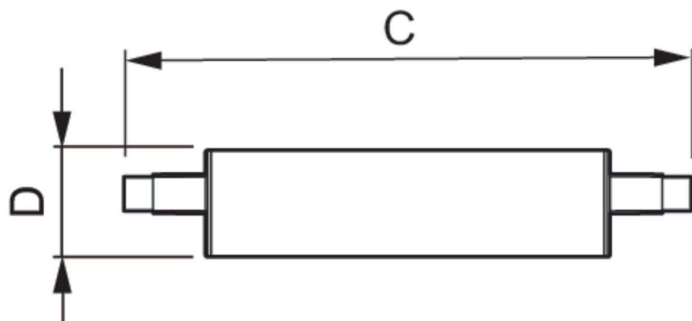

CorePro LEDlinear MV

Cote

Product	D	C
CorePro LED linear D 14-120W R7S 118 830	29 mm	118 mm
CorePro LED linear D 14-120W R7S 118 840	29 mm	118 mm
CorePro R7S 118mm 14-100W 830 D	29 mm	118 mm
CorePro R7S 118mm 14-100W 840 D	29 mm	118 mm
CoreProLED linearD 17.5-150W R7S 118 830	42 mm	118 mm
CoreProLED linearD 17.5-150W R7S 118 840	42 mm	118 mm