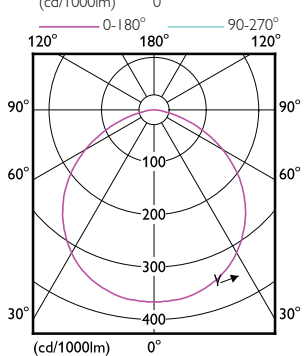

Aprobare și aplica ie

Order Code	Full Product Name	Consum de energie kWh/ 1000 h
57879700	CorePro LED linear R7S 118mm 14-100W 830 D	14 kWh
57881000	CorePro LED linear R7S 118mm 14-100W 840 D	14 kWh
71400300	CorePro LED linear D 14-120W R7S 118 830	14 kWh
71406500	CorePro LED linear D 14-120W R7S 118 840	14 kWh
71394500	CorePro LEDlinear ND 7.5-60W R7S 78mm830	8 kWh
71396900	CorePro LEDlinear ND 7.5-60W R7S 78mm840	8 kWh
30397300	CorePro LED linear R7S 118mm 7.2-60W 830	8 kWh
64673800	CoreProLED linearD 17.5-150W R7S 118 830	18 kWh
64675200	CoreProLED linearD 17.5-150W R7S 118 840	18 kWh
30399700	CorePro LED linear R7S 118mm 7.2-60W 840	8 kWh