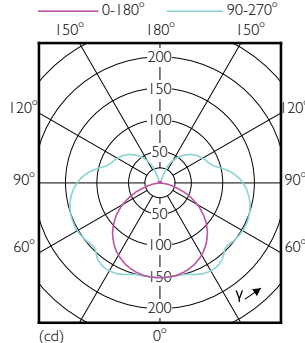

Aprobare și aplica ie

Order Code	Full Product Name	Consum de energie kWh/ 1000 h
57879700	CorePro LED linear R7S 118mm 14-100W 830 D	14 kWh
57881000	CorePro LED linear R7S 118mm 14-100W 840 D	14 kWh
71400300	CorePro LED linear D 14-120W R7S 118 830	14 kWh
71406500	CorePro LED linear D 14-120W R7S 118 840	14 kWh
71394500	CorePro LEDlinear ND 7.5-60W R7S 78mm830	8 kWh
71396900	CorePro LEDlinear ND 7.5-60W R7S 78mm840	8 kWh
30397300	CorePro LED linear R7S 118mm 7.2-60W 830	8 kWh
64673800	CoreProLED linearD 17.5-150W R7S 118 830	18 kWh
64675200	CoreProLED linearD 17.5-150W R7S 118 840	18 kWh
30399700	CorePro LED linear R7S 118mm 7.2-60W 840	8 kWh