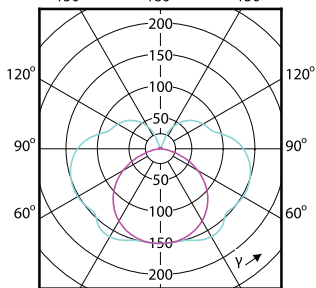

Aprobare și aplica ie

Order Code	Full Product Name	Consum de energie kWh/ 1000 h
57879700	CorePro LED linear R7S 118mm 14-100W 830 D	14 kWh
57881000	CorePro LED linear R7S 118mm 14-100W 840 D	14 kWh
71400300	CorePro LED linear D 14-120W R7S 118 830	14 kWh
71406500	CorePro LED linear D 14-120W R7S 118 840	14 kWh
71394500	CorePro LEDlinear ND 7.5-60W R7S 78mm830	8 kWh
71396900	CorePro LEDlinear ND 7.5-60W R7S 78mm840	8 kWh
30397300	CorePro LED linear R7S 118mm 7.2-60W 830	8 kWh
64673800	CoreProLED linearD 17.5-150W R7S 118 830	18 kWh
64675200	CoreProLED linearD 17.5-150W R7S 118 840	18 kWh
30399700	CorePro LED linear R7S 118mm 7.2-60W 840	8 kWh