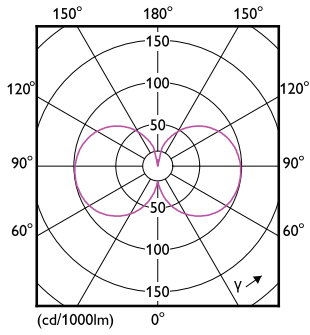

CorePro LEDlinear MV

Accent Diagrams