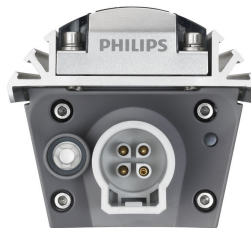

## Product details

Male connector

Female connection

Side view of all four lengths in family

Graze Powercore, 305 mm (1 ft)

Graze Powercore, Input Connection

Graze Powercore, Output Connection

Graze Powercore, 610 mm (2 ft)