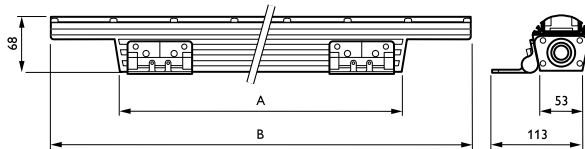

Versions

ColorGraze QLX Powercore BCS467
architectural lighting fixture (RGB, 305
mm)

ColorGraze QLX Powercore BCS467
architectural lighting fixture (RGB, 609
mm)

ColorGraze QLX Powercore BCS467
architectural lighting fixture (RGB,
1219 mm)

Dimensional drawing

Product	A	B
BCS467 10x60 RGB L305	134 mm	305 mm
BCS467 10x60 RGB L609	439 mm	610 mm
BCS467 30x60 RGB L1219	1049 mm	1219 mm
BCS467 10x60 RGB L1219	1049 mm	1219 mm

ColorGraze QLX Powercore