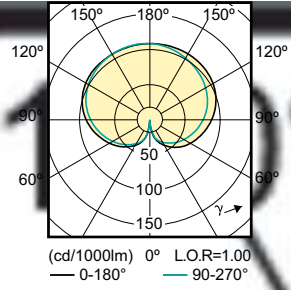

Classic frosted LED Lamps

General Information

Cap-Base	E27
Rated Lifetime (Hours)	15,000 hour(s)
Switching Cycle	30,000
Nominal lifetime	15,000 hour(s)

Light Technical

Correlated Color Temperature (Nom)	2700 K
Color rendering index (CRI)	80
Color Code	827
LLMF At End Of Nominal Lifetime (Nom)	70 %

Operating and Electrical

Input Frequency	50 Hz
Line Frequency	50 Hz
Starting Time (Nom)	0.5 s

Temperature

T-Case Maximum (Nom)	50 °C

Controls and Dimming

Dimmable	No

Mechanical and Housing

Bulb Finish	Frosted
Bulb Shape	A60

Light Technical

Order Code	Full Product Name	Luminous Flux
47218701	LED classic 60W A60 E27 WW FR ND 1CT/10	806 lm
41965601	LED classic 40W A60 E27 WW FR ND 1CT/10	470 lm

Operating and Electrical

Order Code	Full Product Name	Power Consumption
47218701	LED classic 60W A60 E27 WW FR ND 1CT/10	7 W

Order Code	Full Product Name	Power Consumption
41965601	LED classic 40W A60 E27 WW FR ND 1CT/10	4.5 W

Approval and Application

Order Code	Full Product Name	Energy Consumption kWh/ 1000 h
47218701	LED classic 60W A60 E27 WW FR ND 1CT/10	7 kWh
41965601	LED classic 40W A60 E27 WW FR ND 1CT/10	5 kWh

Classic frosted LED Lamps

120°

90°