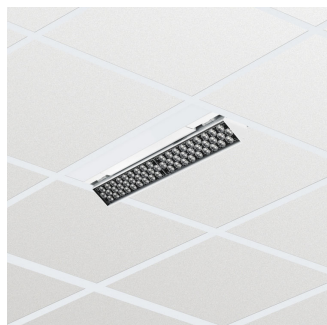

Product details