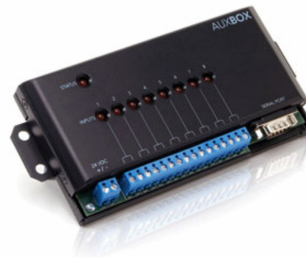

SSLCTR LSM GEN5 1000

Abmessungsskizzen

Product

SSLCTR LSM GEN5 3000