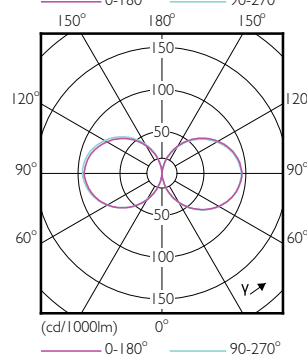

Order Code	Full Product Name	Bulb Finish
929001897702	TrueForce LED HPL ND 42-33W E27 730 FR	Frosted
929001897902	TrueForce LED HPL ND 44-33W E27 740 FR	Frosted
929001898102	TrueForce LED HPL ND 28-25W E27 730 FR	Frosted
929001898302	TrueForce LED HPL ND 29-25W E27 740 FR	Frosted
929001898002	TrueForce LED HPL ND 31-25W E27 730 CL	Clear
929001898202	TrueForce LED HPL ND 32-25W E27 740 CL	Clear

Temperature

Order Code	Full Product Name	T-Case Maximum (Nom)
929001296402	TrueForce LED HPL ND 48-33W E27 740 CL	80 °C
929001296502	TrueForce LED HPL ND 44-33W E27 740 FR	80 °C
929001296602	TrueForce LED HPL ND 32-25W E27 740 CL	80 °C
929001296702	TrueForce LED HPL ND 29-25W E27 740 FR	80 °C
929001897602	TrueForce LED HPL ND 46-33W E27 730 CL	80 °C
929001897802	TrueForce LED HPL ND 48-33W E27 740 CL	80 °C
929001897702	TrueForce LED HPL ND 42-33W E27 730 FR	80 °C
929001897902	TrueForce LED HPL ND 44-33W E27 740 FR	80 °C
929001898102	TrueForce LED HPL ND 28-25W E27 730 FR	70 °C
929001898302	TrueForce LED HPL ND 29-25W E27 740 FR	70 °C
929001898002	TrueForce LED HPL ND 31-25W E27 730 CL	70 °C
929001898202	TrueForce LED HPL ND 32-25W E27 740 CL	70 °C