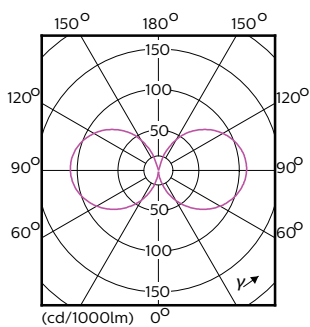

Order Code	Full Product Name	Bulb Finish
929001897702	TrueForce LED HPL ND 42-33W E27 730 FR	Frosted
929001897902	TrueForce LED HPL ND 44-33W E27 740 FR	Frosted
929001898102	TrueForce LED HPL ND 28-25W E27 730 FR	Frosted
929001898302	TrueForce LED HPL ND 29-25W E27 740 FR	Frosted
929001898002	TrueForce LED HPL ND 31-25W E27 730 CL	Clear
929001898202	TrueForce LED HPL ND 32-25W E27 740 CL	Clear

Temperature

Order Code	Full Product Name	T-Case Maximum (Nom)
929001296402	TrueForce LED HPL ND 48-33W E27 740 CL	80 °C
929001296502	TrueForce LED HPL ND 44-33W E27 740 FR	80 °C
929001296602	TrueForce LED HPL ND 32-25W E27 740 CL	80 °C
929001296702	TrueForce LED HPL ND 29-25W E27 740 FR	80 °C
929001897602	TrueForce LED HPL ND 46-33W E27 730 CL	80 °C
929001897802	TrueForce LED HPL ND 48-33W E27 740 CL	80 °C
929001897702	TrueForce LED HPL ND 42-33W E27 730 FR	80 °C
929001897902	TrueForce LED HPL ND 44-33W E27 740 FR	80 °C
929001898102	TrueForce LED HPL ND 28-25W E27 730 FR	70 °C
929001898302	TrueForce LED HPL ND 29-25W E27 740 FR	70 °C
929001898002	TrueForce LED HPL ND 31-25W E27 730 CL	70 °C
929001898202	TrueForce LED HPL ND 32-25W E27 740 CL	70 °C