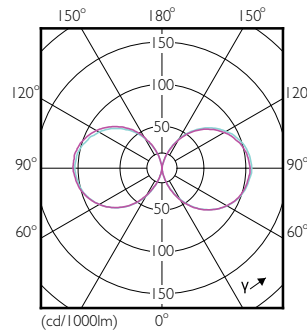

Order Code	Full Product Name	Bulb Finish
929001897702	TrueForce LED HPL ND 42-33W E27 730 FR	Frosted
929001897902	TrueForce LED HPL ND 44-33W E27 740 FR	Frosted
929001898102	TrueForce LED HPL ND 28-25W E27 730 FR	Frosted
929001898302	TrueForce LED HPL ND 29-25W E27 740 FR	Frosted
929001898002	TrueForce LED HPL ND 31-25W E27 730 CL	Clear
929001898202	TrueForce LED HPL ND 32-25W E27 740 CL	Clear

Temperature

Order Code	Full Product Name	T-Case Maximum (Nom)
929001296402	TrueForce LED HPL ND 48-33W E27 740 CL	80 °C
929001296502	TrueForce LED HPL ND 44-33W E27 740 FR	80 °C
929001296602	TrueForce LED HPL ND 32-25W E27 740 CL	80 °C
929001296702	TrueForce LED HPL ND 29-25W E27 740 FR	80 °C
929001897602	TrueForce LED HPL ND 46-33W E27 730 CL	80 °C
929001897802	TrueForce LED HPL ND 48-33W E27 740 CL	80 °C
929001897702	TrueForce LED HPL ND 42-33W E27 730 FR	80 °C
929001897902	TrueForce LED HPL ND 44-33W E27 740 FR	80 °C
929001898102	TrueForce LED HPL ND 28-25W E27 730 FR	70 °C
929001898302	TrueForce LED HPL ND 29-25W E27 740 FR	70 °C
929001898002	TrueForce LED HPL ND 31-25W E27 730 CL	70 °C
929001898202	TrueForce LED HPL ND 32-25W E27 740 CL	70 °C