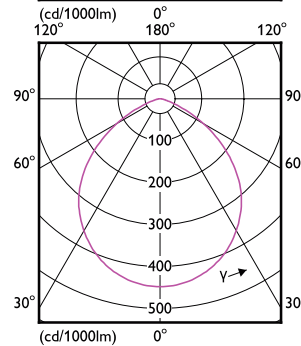

Downlight DN060B

Uygulama Koşulları

Ortam sıcaklığı aralığı 0 to +35 °C

Onay ve Uygulama

Mekanik çarpışma koruma kodu IK02

Girişime Karşı Koruma Sınıfı IP20

Kontroller ve Dimming

Dim Edilebilir Hayır

Çalıştırma ve Elektrikle İlgili Bilgiler

Giriş Voltajı 220 - 240 V V

Genel Bilgiler

Koruma sınıfı IEC Güvenlik sınıfı I

Sürücü -

Değiştirilebilen ışık kaynağı Hayır

Başlangıç Performansı (IEC Uyumlu)

Başlangıçtaki Renksel Geriverim >80
İndeksi

Mekanik Ayrıntılar ve Muhafaza

Renk White

Başlangıç Performansı (IEC Uyumlu) (1/2)

Order Code	Full Product Name	Başlangıç Renk Türü	Başlangıçtaki Renk Sıcaklığı	LED'li aydınlatma armatürü başlangıç verimi	Başlangıçtaki ışık Akısı
30661299	DN060B LED18S/830 PSU WH	(0.43, 0.40) SDCM <5	3000 K	100 lm/W	1800 lm
30663699	DN060B LED18S/840 PSU WH	(0.38, 0.38) SDCM <5	4000 K	100 lm/W	1800 lm
30662999	DN060B LED8S/830 PSU WH	(0.43, 0.40) SDCM <5	3000 K	89 lm/W	800 lm
30664399	DN060B LED8S/840 PSU WH	(0.38, 0.38) SDCM <5	4000 K	89 lm/W	800 lm

Başlangıç Performansı (IEC Uyumlu) (2/2)

Order Code	Full Product Name	Başlangıç giriş gücü
30661299	DN060B LED18S/830 PSU WH	18 W
30663699	DN060B LED18S/840 PSU WH	18 W
30662999	DN060B LED8S/830 PSU WH	9 W
30664399	DN060B LED8S/840 PSU WH	9 W