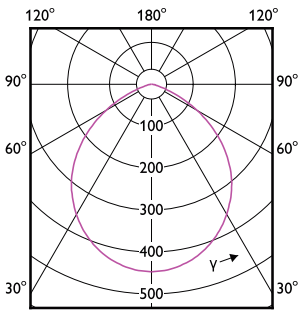

Downlight DN060B

Uygulama Koşulları

Ortam sıcaklığı aralığı 0 to +35 °C

Onay ve Uygulama

Mekanik çarpışma koruma kodu IK02

Girişime Karşı Koruma Sınıfı IP20

Kontroller ve Dimming

Dim Edilebilir Hayır

Çalıştırma ve Elektrikle İlgili Bilgiler

Giriş Voltajı 220 - 240 V V

Genel Bilgiler

Koruma sınıfı IEC Güvenlik sınıfı I

Sürücü -

Değiştirilebilen ışık kaynağı Hayır

Başlangıç Performansı (IEC Uyumlu)

Başlangıçtaki Renksel Geriverim >80
İndeksi

Mekanik Ayrıntılar ve Muhafaza

Renk White

Başlangıç Performansı (IEC Uyumlu) (1/2)

Order Code	Full Product Name	Başlangıç Renk Türü	Başlangıçtaki Renk Sıcaklığı	LED'li aydınlatma armatürü başlangıç verimi	Başlangıçtaki ışık Akısı
30661299	DN060B LED18S/830 PSU WH	(0.43, 0.40) SDCM <5	3000 K	100 lm/W	1800 lm
30663699	DN060B LED18S/840 PSU WH	(0.38, 0.38) SDCM <5	4000 K	100 lm/W	1800 lm
30662999	DN060B LED8S/830 PSU WH	(0.43, 0.40) SDCM <5	3000 K	89 lm/W	800 lm
30664399	DN060B LED8S/840 PSU WH	(0.38, 0.38) SDCM <5	4000 K	89 lm/W	800 lm

Başlangıç Performansı (IEC Uyumlu) (2/2)

Order Code	Full Product Name	Başlangıç giriş gücü
30661299	DN060B LED18S/830 PSU WH	18 W
30663699	DN060B LED18S/840 PSU WH	18 W
30662999	DN060B LED8S/830 PSU WH	9 W
30664399	DN060B LED8S/840 PSU WH	9 W