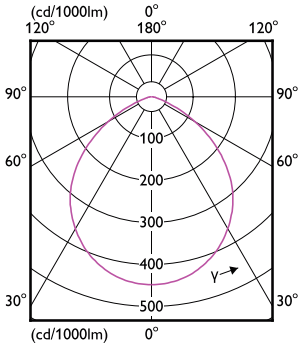

Downlight DN060B

Uygulama Koşulları

Ortam sıcaklığı aralığı 0 to +35 °C

Onay ve Uygulama

Mekanik çarpışma koruma kodu IK02

Girişime Karşı Koruma Sınıfı IP20

Kontroller ve Dimming

Dim Edilebilir Hayır

Çalıştırma ve Elektrikle İlgili Bilgiler

Giriş Voltajı 220 - 240 V V

Genel Bilgiler

Koruma sınıfı IEC Güvenlik sınıfı I

Sürücü -

Değiştirilebilen ışık kaynağı Hayır

Başlangıç Performansı (IEC Uyumlu)

Başlangıçtaki Renksel Geriverim >80
İndeksi

Mekanik Ayrıntılar ve Muhafaza

Renk White

Başlangıç Performansı (IEC Uyumlu) (1/2)

Order Code	Full Product Name	Başlangıç Renk Türü	Başlangıçtaki Renk Sıcaklığı	LED'li aydınlatma armatürü başlangıç verimi	Başlangıçtaki ışık Akısı
30661299	DN060B LED18S/830 PSU WH	(0.43, 0.40) SDCM <5	3000 K	100 lm/W	1800 lm
30663699	DN060B LED18S/840 PSU WH	(0.38, 0.38) SDCM <5	4000 K	100 lm/W	1800 lm
30662999	DN060B LED8S/830 PSU WH	(0.43, 0.40) SDCM <5	3000 K	89 lm/W	800 lm
30664399	DN060B LED8S/840 PSU WH	(0.38, 0.38) SDCM <5	4000 K	89 lm/W	800 lm

Başlangıç Performansı (IEC Uyumlu) (2/2)

Order Code	Full Product Name	Başlangıç giriş gücü
30661299	DN060B LED18S/830 PSU WH	18 W
30663699	DN060B LED18S/840 PSU WH	18 W
30662999	DN060B LED8S/830 PSU WH	9 W
30664399	DN060B LED8S/840 PSU WH	9 W