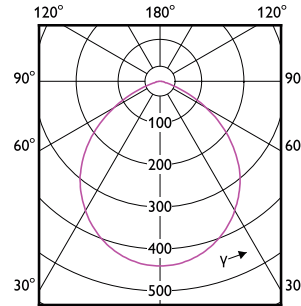

Downlight DN060B

Uygulama Koşulları

Ortam sıcaklığı aralığı 0 to +35 °C

Onay ve Uygulama

Mekanik çarpışma koruma kodu IK02

Girişime Karşı Koruma Sınıfı IP20

Kontroller ve Dimming

Dim Edilebilir Hayır

Çalıştırma ve Elektrikle İlgili Bilgiler

Giriş Voltajı 220 - 240 V V

Genel Bilgiler

Koruma sınıfı IEC Güvenlik sınıfı I

Sürücü -

Değiştirilebilen ışık kaynağı Hayır

Başlangıç Performansı (IEC Uyumlu)

Başlangıçtaki Renksel Geriverim >80
İndeksi

Mekanik Ayrıntılar ve Muhafaza

Renk White

Başlangıç Performansı (IEC Uyumlu) (1/2)

Order Code	Full Product Name	Başlangıç Renk Türü	Başlangıçtaki Renk Sıcaklığı	LED'li aydınlatma armatürü başlangıç verimi	Başlangıçtaki ışık Akısı
30661299	DN060B LED18S/830 PSU WH	(0.43, 0.40) SDCM <5	3000 K	100 lm/W	1800 lm
30663699	DN060B LED18S/840 PSU WH	(0.38, 0.38) SDCM <5	4000 K	100 lm/W	1800 lm
30662999	DN060B LED8S/830 PSU WH	(0.43, 0.40) SDCM <5	3000 K	89 lm/W	800 lm
30664399	DN060B LED8S/840 PSU WH	(0.38, 0.38) SDCM <5	4000 K	89 lm/W	800 lm

Başlangıç Performansı (IEC Uyumlu) (2/2)

Order Code	Full Product Name	Başlangıç giriş gücü
30661299	DN060B LED18S/830 PSU WH	18 W
30663699	DN060B LED18S/840 PSU WH	18 W
30662999	DN060B LED8S/830 PSU WH	9 W
30664399	DN060B LED8S/840 PSU WH	9 W