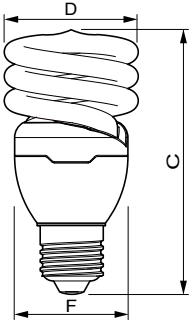

## Dimensional drawing

Product	D (max)	C (max)	F (max)
TORNADO 20W CDL B22 220-240V 1PF/6	56.5 mm	110.0 mm	47 mm
TORNADO 20W WW B22 220-240V 1PF/6	56.5 mm	110.0 mm	47 mm

Product	D (max)	C (max)	F (max)
TORNADO 15W WW E27 220-240V 1PF/6	51.5 mm	107.5 mm	42.5 mm
TORNADO 15W CDL E27 220-240V 1PF/6	51.5 mm	107.5 mm	42.5 mm

## Dimensional drawing

Product	D (max)	C (max)	F (max)
TORNADO 20W WW E27 220-240V 1PF/6	56.5 mm	111.5 mm	47 mm
TORNADO 20W CDL E27 220-240V 1PF/6	56.5 mm	111.5 mm	47 mm

Product	D (max)	C (max)	F (max)
TORNADO 24W WW B22 220-240V 1PF/6	61.5 mm	117 mm	50.5 mm
TORNADO 24W CDL B22 220-240V 1PF/6	61.5 mm	117 mm	50.5 mm