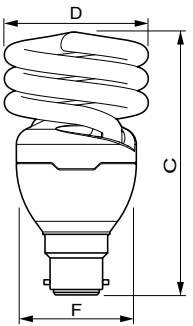

## Dimensional drawing

Product	D (max)	C (max)	F (max)
TORNADO 20W CDL B22 220-240V 1PF/6	56.5 mm	110.0 mm	47 mm
TORNADO 20W WW B22 220-240V 1PF/6	56.5 mm	110.0 mm	47 mm

Product	D (max)	C (max)	F (max)
TORNADO 15W WW E27 220-240V 1PF/6	51.5 mm	107.5 mm	42.5 mm
TORNADO 15W CDL E27 220-240V 1PF/6	51.5 mm	107.5 mm	42.5 mm

## Dimensional drawing

Product	D (max)	C (max)	F (max)
TORNADO 20W WW E27 220-240V 1PF/6	56.5 mm	111.5 mm	47 mm
TORNADO 20W CDL E27 220-240V 1PF/6	56.5 mm	111.5 mm	47 mm

Product	D (max)	C (max)	F (max)
TORNADO 24W WW B22 220-240V 1PF/6	61.5 mm	117 mm	50.5 mm
TORNADO 24W CDL B22 220-240V 1PF/6	61.5 mm	117 mm	50.5 mm