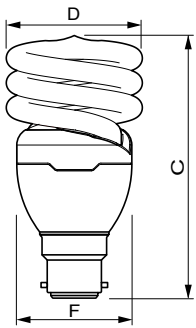

## Dimensional drawing

Product	D (max)	C (max)	F (max)
TORNADO 20W CDL B22 220-240V 1PF/6	56.5 mm	110.0 mm	47 mm
TORNADO 20W WW B22 220-240V 1PF/6	56.5 mm	110.0 mm	47 mm

Product	D (max)	C (max)	F (max)
TORNADO 15W WW E27 220-240V 1PF/6	51.5 mm	107.5 mm	42.5 mm
TORNADO 15W CDL E27 220-240V 1PF/6	51.5 mm	107.5 mm	42.5 mm

## Dimensional drawing

Product	D (max)	C (max)	F (max)
TORNADO 20W WW E27 220-240V 1PF/6	56.5 mm	111.5 mm	47 mm
TORNADO 20W CDL E27 220-240V 1PF/6	56.5 mm	111.5 mm	47 mm

Product	D (max)	C (max)	F (max)
TORNADO 24W WW B22 220-240V 1PF/6	61.5 mm	117 mm	50.5 mm
TORNADO 24W CDL B22 220-240V 1PF/6	61.5 mm	117 mm	50.5 mm