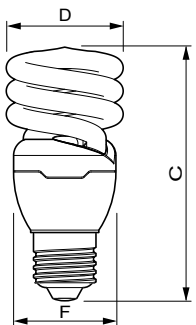

## Dimensional drawing

Product	D (max)	C (max)	F (max)
TORNADO 20W CDL B22 220-240V 1PF/6	56.5 mm	110.0 mm	47 mm
TORNADO 20W WW B22 220-240V 1PF/6	56.5 mm	110.0 mm	47 mm

Product	D (max)	C (max)	F (max)
TORNADO 15W WW E27 220-240V 1PF/6	51.5 mm	107.5 mm	42.5 mm
TORNADO 15W CDL E27 220-240V 1PF/6	51.5 mm	107.5 mm	42.5 mm

## Dimensional drawing

Product	D (max)	C (max)	F (max)
TORNADO 20W WW E27 220-240V 1PF/6	56.5 mm	111.5 mm	47 mm
TORNADO 20W CDL E27 220-240V 1PF/6	56.5 mm	111.5 mm	47 mm

Product	D (max)	C (max)	F (max)
TORNADO 24W WW B22 220-240V 1PF/6	61.5 mm	117 mm	50.5 mm
TORNADO 24W CDL B22 220-240V 1PF/6	61.5 mm	117 mm	50.5 mm