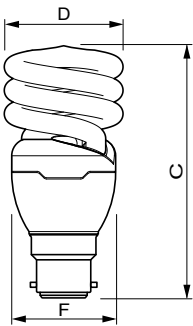

## Dimensional drawing

Product	D (max)	C (max)	F (max)
TORNADO 20W CDL B22 220-240V 1PF/6	56.5 mm	110.0 mm	47 mm
TORNADO 20W WW B22 220-240V 1PF/6	56.5 mm	110.0 mm	47 mm

Product	D (max)	C (max)	F (max)
TORNADO 15W WW E27 220-240V 1PF/6	51.5 mm	107.5 mm	42.5 mm
TORNADO 15W CDL E27 220-240V 1PF/6	51.5 mm	107.5 mm	42.5 mm

## Dimensional drawing

Product	D (max)	C (max)	F (max)
TORNADO 20W WW E27 220-240V 1PF/6	56.5 mm	111.5 mm	47 mm
TORNADO 20W CDL E27 220-240V 1PF/6	56.5 mm	111.5 mm	47 mm

Product	D (max)	C (max)	F (max)
TORNADO 24W WW B22 220-240V 1PF/6	61.5 mm	117 mm	50.5 mm
TORNADO 24W CDL B22 220-240V 1PF/6	61.5 mm	117 mm	50.5 mm