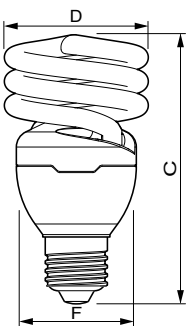

## Dimensional drawing

Product	D (max)	C (max)	F (max)
TORNADO 20W CDL B22 220-240V 1PF/6	56.5 mm	110.0 mm	47 mm
TORNADO 20W WW B22 220-240V 1PF/6	56.5 mm	110.0 mm	47 mm

Product	D (max)	C (max)	F (max)
TORNADO 15W WW E27 220-240V 1PF/6	51.5 mm	107.5 mm	42.5 mm
TORNADO 15W CDL E27 220-240V 1PF/6	51.5 mm	107.5 mm	42.5 mm

## Dimensional drawing

Product	D (max)	C (max)	F (max)
TORNADO 20W WW E27 220-240V 1PF/6	56.5 mm	111.5 mm	47 mm
TORNADO 20W CDL E27 220-240V 1PF/6	56.5 mm	111.5 mm	47 mm

Product	D (max)	C (max)	F (max)
TORNADO 24W WW B22 220-240V 1PF/6	61.5 mm	117 mm	50.5 mm
TORNADO 24W CDL B22 220-240V 1PF/6	61.5 mm	117 mm	50.5 mm