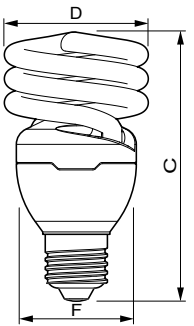

Dimensional drawing

Product	D (max)	C (max)	F (max)
TORNADO 24W CDL B22 220-240V 1PF/6	61.5 mm	117 mm	50.5 mm
TORNADO 24W WW B22 220-240V 1PF/6	61.5 mm	117 mm	50.5 mm

Product	D (max)	C (max)	F (max)
TORNADO 20W CDL B22 220-240V 1PF/6	56.5 mm	110.0 mm	47 mm
TORNADO 20W WW B22 220-240V 1PF/6	56.5 mm	110.0 mm	47 mm

TORNADO

Dimensional drawing

Product	D (max)	C (max)	F (max)
TORNADO 15W CDL B22 220-240V 1PF/6	51.5 mm	106.0 mm	42.5 mm
TORNADO 15W WW B22 220-240V 1PF/6	51.5 mm	106.0 mm	42.5 mm

Product	D (max)	C (max)	F (max)
TORNADO 24W CDL E27 220-240V 1PF/6	61.5 mm	118.5 mm	50.5 mm
TORNADO 24W WW E27 220-240V 1PF/6	61.5 mm	118.5 mm	50.5 mm

Product	D (max)	C (max)	F (max)
TORNADO 20W CDL E27 220-240V 1CT/12	56.5 mm	111.5 mm	47 mm
TORNADO 20W CDL E27 220-240V 1PF/6	56.5 mm	111.5 mm	47 mm
TORNADO 20W WW E27 220-240V 1PF/6	56.5 mm	111.5 mm	47 mm