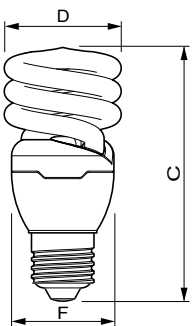

Dimensional drawing

Product	D (max)	C (max)	F (max)
TORNADO 24W CDL B22 220-240V 1PF/6	61.5 mm	117 mm	50.5 mm
TORNADO 24W WW B22 220-240V 1PF/6	61.5 mm	117 mm	50.5 mm

Product	D (max)	C (max)	F (max)
TORNADO 20W CDL B22 220-240V 1PF/6	56.5 mm	110.0 mm	47 mm
TORNADO 20W WW B22 220-240V 1PF/6	56.5 mm	110.0 mm	47 mm

TORNADO

Dimensional drawing

Product	D (max)	C (max)	F (max)
TORNADO 15W CDL B22 220-240V 1PF/6	51.5 mm	106.0 mm	42.5 mm
TORNADO 15W WW B22 220-240V 1PF/6	51.5 mm	106.0 mm	42.5 mm

Product	D (max)	C (max)	F (max)
TORNADO 24W CDL E27 220-240V 1PF/6	61.5 mm	118.5 mm	50.5 mm
TORNADO 24W WW E27 220-240V 1PF/6	61.5 mm	118.5 mm	50.5 mm

Product	D (max)	C (max)	F (max)
TORNADO 20W CDL E27 220-240V 1CT/12	56.5 mm	111.5 mm	47 mm
TORNADO 20W CDL E27 220-240V 1PF/6	56.5 mm	111.5 mm	47 mm
TORNADO 20W WW E27 220-240V 1PF/6	56.5 mm	111.5 mm	47 mm

Product	D (max)	C (max)	F (max)
TORNADO 15W CDL E27 220-240V 1PF/6	51.5 mm	107.5 mm	42.5 mm
TORNADO 15W WW E27 220-240V 1PF/6	51.5 mm	107.5 mm	42.5 mm

TORNADO

Approval and Application

Energy Efficiency Label (EEL)	A
-------------------------------	---