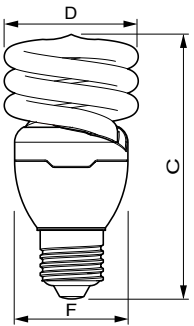

Dimensional drawing

Product	D (max)	C (max)	F (max)
TORNADO 24W CDL B22 220-240V 1PF/6	61.5 mm	117 mm	50.5 mm
TORNADO 24W WW B22 220-240V 1PF/6	61.5 mm	117 mm	50.5 mm

Product	D (max)	C (max)	F (max)
TORNADO 20W CDL B22 220-240V 1PF/6	56.5 mm	110.0 mm	47 mm
TORNADO 20W WW B22 220-240V 1PF/6	56.5 mm	110.0 mm	47 mm

TORNADO

Dimensional drawing

Product	D (max)	C (max)	F (max)
TORNADO 15W CDL B22 220-240V 1PF/6	51.5 mm	106.0 mm	42.5 mm
TORNADO 15W WW B22 220-240V 1PF/6	51.5 mm	106.0 mm	42.5 mm

Product	D (max)	C (max)	F (max)
TORNADO 24W CDL E27 220-240V 1PF/6	61.5 mm	118.5 mm	50.5 mm
TORNADO 24W WW E27 220-240V 1PF/6	61.5 mm	118.5 mm	50.5 mm

Product	D (max)	C (max)	F (max)
TORNADO 20W CDL E27 220-240V 1CT/12	56.5 mm	111.5 mm	47 mm
TORNADO 20W CDL E27 220-240V 1PF/6	56.5 mm	111.5 mm	47 mm
TORNADO 20W WW E27 220-240V 1PF/6	56.5 mm	111.5 mm	47 mm