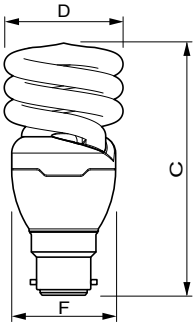

Dimensional drawing

Product	D (max)	C (max)	F (max)
TORNADO 24W CDL B22 220-240V 1PF/6	61.5 mm	117 mm	50.5 mm
TORNADO 24W WW B22 220-240V 1PF/6	61.5 mm	117 mm	50.5 mm

Product	D (max)	C (max)	F (max)
TORNADO 20W CDL B22 220-240V 1PF/6	56.5 mm	110.0 mm	47 mm
TORNADO 20W WW B22 220-240V 1PF/6	56.5 mm	110.0 mm	47 mm

TORNADO

Dimensional drawing

Product	D (max)	C (max)	F (max)
TORNADO 15W CDL B22 220-240V 1PF/6	51.5 mm	106.0 mm	42.5 mm
TORNADO 15W WW B22 220-240V 1PF/6	51.5 mm	106.0 mm	42.5 mm

Product	D (max)	C (max)	F (max)
TORNADO 24W CDL E27 220-240V 1PF/6	61.5 mm	118.5 mm	50.5 mm
TORNADO 24W WW E27 220-240V 1PF/6	61.5 mm	118.5 mm	50.5 mm

Product	D (max)	C (max)	F (max)
TORNADO 20W CDL E27 220-240V 1CT/12	56.5 mm	111.5 mm	47 mm
TORNADO 20W CDL E27 220-240V 1PF/6	56.5 mm	111.5 mm	47 mm
TORNADO 20W WW E27 220-240V 1PF/6	56.5 mm	111.5 mm	47 mm