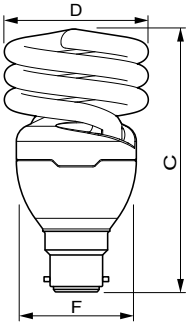

Dimensional drawing

Product	D (max)	C (max)	F (max)
TORNADO 24W CDL B22 220-240V 1PF/6	61.5 mm	117 mm	50.5 mm
TORNADO 24W WW B22 220-240V 1PF/6	61.5 mm	117 mm	50.5 mm

Product	D (max)	C (max)	F (max)
TORNADO 20W CDL B22 220-240V 1PF/6	56.5 mm	110.0 mm	47 mm
TORNADO 20W WW B22 220-240V 1PF/6	56.5 mm	110.0 mm	47 mm

TORNADO

Dimensional drawing

Product	D (max)	C (max)	F (max)
TORNADO 15W CDL B22 220-240V 1PF/6	51.5 mm	106.0 mm	42.5 mm
TORNADO 15W WW B22 220-240V 1PF/6	51.5 mm	106.0 mm	42.5 mm

Product	D (max)	C (max)	F (max)
TORNADO 24W CDL E27 220-240V 1PF/6	61.5 mm	118.5 mm	50.5 mm
TORNADO 24W WW E27 220-240V 1PF/6	61.5 mm	118.5 mm	50.5 mm

Product	D (max)	C (max)	F (max)
TORNADO 20W CDL E27 220-240V 1CT/12	56.5 mm	111.5 mm	47 mm
TORNADO 20W CDL E27 220-240V 1PF/6	56.5 mm	111.5 mm	47 mm
TORNADO 20W WW E27 220-240V 1PF/6	56.5 mm	111.5 mm	47 mm