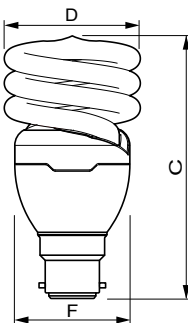

Dimensional drawing

Product	D (max)	C (max)	F (max)
TORNADO 24W CDL B22 220-240V 1PF/6	61.5 mm	117 mm	50.5 mm
TORNADO 24W WW B22 220-240V 1PF/6	61.5 mm	117 mm	50.5 mm

Product	D (max)	C (max)	F (max)
TORNADO 20W CDL B22 220-240V 1PF/6	56.5 mm	110.0 mm	47 mm
TORNADO 20W WW B22 220-240V 1PF/6	56.5 mm	110.0 mm	47 mm

TORNADO

Dimensional drawing

Product	D (max)	C (max)	F (max)
TORNADO 15W CDL B22 220-240V 1PF/6	51.5 mm	106.0 mm	42.5 mm
TORNADO 15W WW B22 220-240V 1PF/6	51.5 mm	106.0 mm	42.5 mm

Product	D (max)	C (max)	F (max)
TORNADO 24W CDL E27 220-240V 1PF/6	61.5 mm	118.5 mm	50.5 mm
TORNADO 24W WW E27 220-240V 1PF/6	61.5 mm	118.5 mm	50.5 mm