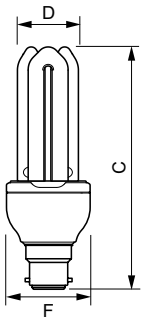

ESSENTIAL

Versions

Dimensional drawing

Product	D (max)	C (max)	F (max)
UAE Essential 23W CDL E27 1CT/12	36.0 mm	160 mm	48.4 mm
UAE Essential 23W WW E27 1CT/12	36.0 mm	160 mm	48.4 mm
UAE Essential 18W CDL E27 1CT/12	36.0 mm	143 mm	48.4 mm

Product	D (max)	C (max)	F (max)
UAE Essential 23W CDL B22 1CT/12	36.0 mm	158.5 mm	48.4 mm
UAE Essential 18W CDL B22 1CT/12	36.0 mm	141.5 mm	48.4 mm

Approval and Application

Energy Efficiency Label (EEL)	A
Mercury (Hg) Content (Max)	2.0 mg
Mercury (Hg) Content (Nom)	1.5 mg