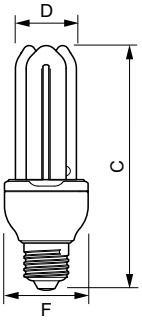

ESSENTIAL

Versions

23 W B22

18W E27

23W E27

Dimensional drawing

Product	D (max)	C (max)	F (max)
UAE Essential 18W CDL E27 1CT/12	36.0 mm	143 mm	48.4 mm
UAE Essential 23W WW E27 1CT/12	36.0 mm	160 mm	48.4 mm

Product	D (max)	C (max)	F (max)
UAE Essential 23W CDL B22 1CT/12	36.0 mm	158.5 mm	48.4 mm

Approval and Application

Energy Efficiency Label (EEL)	A
Mercury (Hg) Content (Max)	2.0 mg
Mercury (Hg) Content (Nom)	1.5 mg