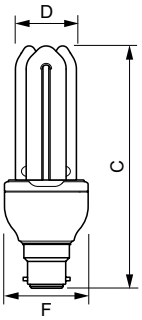

ESSENTIAL

Versions

23 W B22

18W E27

23W E27

Dimensional drawing

Product	D (max)	C (max)	F (max)
UAE Essential 18W CDL E27 1CT/12	36.0 mm	143 mm	48.4 mm
UAE Essential 23W WW E27 1CT/12	36.0 mm	160 mm	48.4 mm

Product	D (max)	C (max)	F (max)
UAE Essential 23W CDL B22 1CT/12	36.0 mm	158.5 mm	48.4 mm

Approval and Application

Energy Efficiency Label (EEL)	A
Mercury (Hg) Content (Max)	2.0 mg
Mercury (Hg) Content (Nom)	1.5 mg