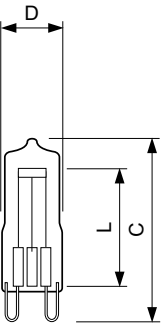

Application

- Hotels and restaurants

Essential MV Capsule

Versions

Dimensional drawing

Product	D (max)	C (max)
ESS Capsule 40W G9 240V FR 2BC/12	12.75 mm	44.6 mm
ESS Capsule 60W G9 240V FR 2BC/12	12.75 mm	44.6 mm