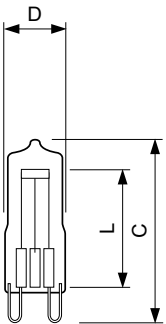

Application

- Hotels and restaurants

Essential MV Capsule

Versions

25W/40W/60W, G9, Frosted

Dimensional drawing

Product	D (max)	C (max)
ESS Capsule 60W G9 240V FR 2BC/12	12.75 mm	44.6 mm
ESS Capsule 40W G9 240V FR 2BC/12	12.75 mm	44.6 mm