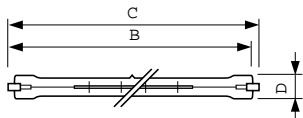

R7s, T11/T12

Plusline Large

Dimensional drawing

Product	D (max)	B (max)	B	B (min)	C (max)
Plusline L 1500W R7s 230V 1CT/10	11 mm	252.3 mm	250.7 mm	249.1 mm	254.1 mm
Plusline L 1000W R7s 240V 1CT/10	11 mm	187.3 mm	185.7 mm	184.1 mm	189.1 mm
Plusline L 1000W R7s 230V 1CT/10	11 mm	187.3 mm	185.7 mm	184.1 mm	189.1 mm
Plusline L 1000W R7s 230V 1CT/10	11 mm	187.3 mm	185.7 mm	184.1 mm	189.1 mm

Product	D (max)	C (max)
Plusline L 500W 240-250V CL 1SL/4X50CT	12.75 mm	185.7 mm

General Information

Cap-Base	R7S
Rated Lifetime (Hours)	2000 h

Mechanical and Housing

Bulb Finish	Clear
-------------	-------