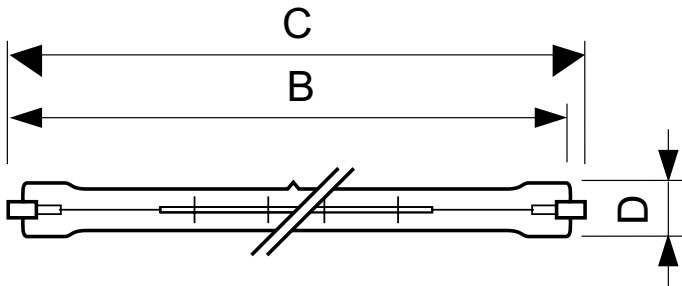

R7s, T11/T12

Plusline Large

Dimensional drawing

Product	D (max)	B (max)	B	B (min)	C (max)
Plusline L 1500W R7s 230V 1CT/10	11 mm	252.3 mm	250.7 mm	249.1 mm	254.1 mm
Plusline L 1000W R7s 240V 1CT/10	11 mm	187.3 mm	185.7 mm	184.1 mm	189.1 mm
Plusline L 1000W R7s 230V 1CT/10	11 mm	187.3 mm	185.7 mm	184.1 mm	189.1 mm
Plusline L 1000W R7s 230V 1CT/10	11 mm	187.3 mm	185.7 mm	184.1 mm	189.1 mm

Product	D (max)	C (max)
Plusline L 500W 240-250V CL 1SL/4X50CT	12.75 mm	185.7 mm

General Information

Cap-Base	R7S
Rated Lifetime (Hours)	2000 h

Mechanical and Housing

Bulb Finish	Clear
-------------	-------