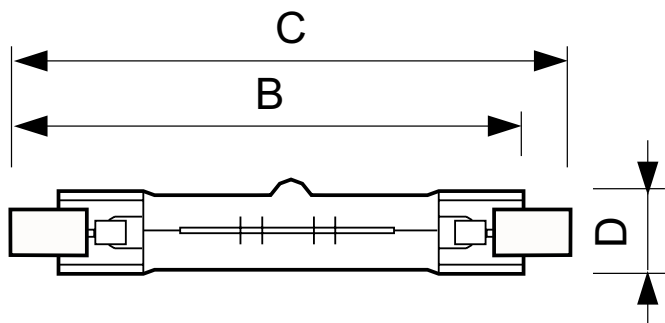

应用

- Typically used in shop lighting applications
- Indoor: homes, offices, shops and museums
- Outdoor: billboards, car parks, security lighting and construction sites

Versions

Plusline Compact

二维绘图

Product	D (max)	B (max)	B	B (min)	C (max)
Plusline C 150W R7s 230V 1CT/ 10X10F	15 mm	76.5 mm	74.9 mm	73.3 mm	78.3 mm