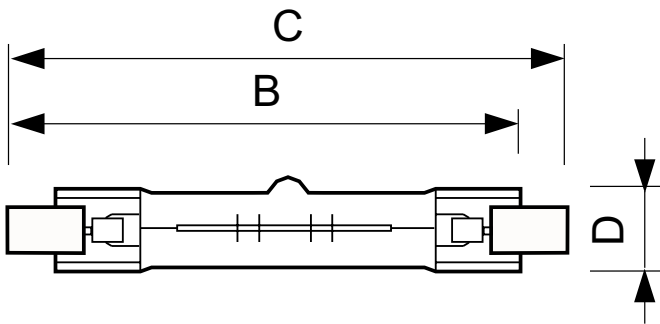

R7s/10, T11/T12

Dimensional drawing

Product	D (max)	B (max)	B	B (min)	C (max)
Plusline C 100W R7s 240V 1BC/10	15 mm	76.5 mm	74.9 mm	73.3 mm	78.3 mm
Plusline C 150W R7s 230V 1CT/ 10X10F	15 mm	76.5 mm	74.9 mm	73.3 mm	78.3 mm
Plusline C 100W R7s 230V 1CT/ 10X10F	12 mm	76.5 mm	74.9 mm	73.3 mm	78 mm
Plusline C 150W R7s 240V 1BC/12	15 mm	76.5 mm	74.9 mm	73.3 mm	78.3 mm