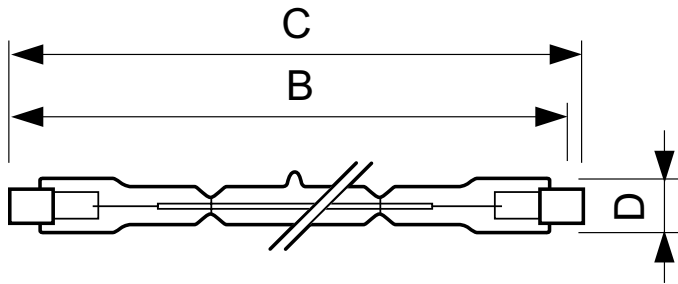

Product	D (max)	B (max)	B	B (min)	C (max)
Plusline S 500W R7s 240V 1CT/10X10F	12 mm	115.8 mm	114.2 mm	112.6 mm	117.6 mm
Plusline S 500W R7s 230V 1CT/10X10F	12 mm	115.8 mm	114.2 mm	112.6 mm	117.6 mm
Plusline S 300W R7s 230V 1CT/10X10F	12 mm	115.8 mm	114.2 mm	112.6 mm	117.6 mm