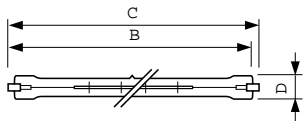

R7s

Dimensional drawing

Product	D (max)	C (max)
PLUS PRO S 1000W 240-250V CL 1SL	12.75 mm	114.2 mm

Product	D (max)	B (max)	B	B (min)	C (max)
Plusline S 500W R7s 230V 1CT/10X10F	12 mm	115.8 mm	114.2 mm	112.6 mm	117.6 mm
Plusline S 300W R7s 240V 1BC/10	12 mm	115.8 mm	114.2 mm	112.6 mm	117.6 mm
PLUS PRO S 500W R7s 230V 1CT/50	12 mm	115.8 mm	114.2 mm	112.6 mm	117.6 mm
Plusline S 300W R7s 230V 1CT/10X10F	12 mm	115.8 mm	114.2 mm	112.6 mm	117.6 mm
Plusline S 300W R7s 230V 1CT/10X10F	12 mm	115.8 mm	114.2 mm	112.6 mm	117.6 mm
Plusline S 200W R7s 230V 1CT/10X10F	12 mm	115.8 mm	114.2 mm	112.6 mm	117.6 mm
Plusline S 500W R7s 240V 1BC/12	12 mm	115.8 mm	114.2 mm	112.6 mm	117.6 mm
Plusline S 500W R7s 240V 1CT/10X10F	12 mm	115.8 mm	114.2 mm	112.6 mm	117.6 mm
Plusline S 200W R7s 240V 1BC/10	12 mm	115.8 mm	114.2 mm	112.6 mm	117.6 mm
Plusline S 500W R7s 230V 1CT/10X10F	12 mm	115.8 mm	114.2 mm	112.6 mm	117.6 mm
PLUS PRO S 500W R7s 230V T3 CL 1BC	12 mm	115.8 mm	114.2 mm	112.6 mm	117.6 mm