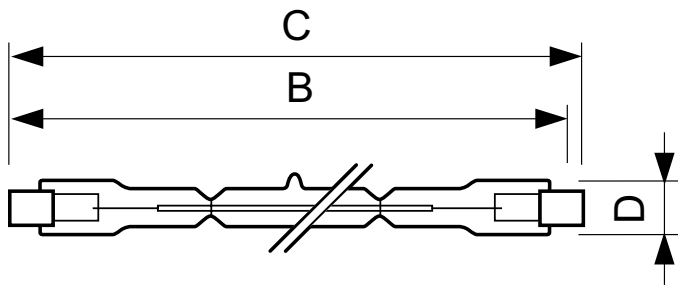

R7s

Dimensional drawing

Product	D (max)	C (max)
PLUS PRO S 1000W 240-250V CL 1SL	12.75 mm	114.2 mm

Product	D (max)	B (max)	B	B (min)	C (max)
Plusline S 500W R7s 230V 1CT/10X10F	12 mm	115.8 mm	114.2 mm	112.6 mm	117.6 mm
Plusline S 300W R7s 240V 1BC/10	12 mm	115.8 mm	114.2 mm	112.6 mm	117.6 mm
PLUS PRO S 500W R7s 230V 1CT/50	12 mm	115.8 mm	114.2 mm	112.6 mm	117.6 mm
Plusline S 300W R7s 230V 1CT/10X10F	12 mm	115.8 mm	114.2 mm	112.6 mm	117.6 mm
Plusline S 300W R7s 230V 1CT/10X10F	12 mm	115.8 mm	114.2 mm	112.6 mm	117.6 mm
Plusline S 200W R7s 230V 1CT/10X10F	12 mm	115.8 mm	114.2 mm	112.6 mm	117.6 mm
Plusline S 500W R7s 240V 1BC/12	12 mm	115.8 mm	114.2 mm	112.6 mm	117.6 mm
Plusline S 500W R7s 240V 1CT/10X10F	12 mm	115.8 mm	114.2 mm	112.6 mm	117.6 mm
Plusline S 200W R7s 240V 1BC/10	12 mm	115.8 mm	114.2 mm	112.6 mm	117.6 mm
Plusline S 500W R7s 230V 1CT/10X10F	12 mm	115.8 mm	114.2 mm	112.6 mm	117.6 mm
PLUS PRO S 500W R7s 230V T3 CL 1BC	12 mm	115.8 mm	114.2 mm	112.6 mm	117.6 mm