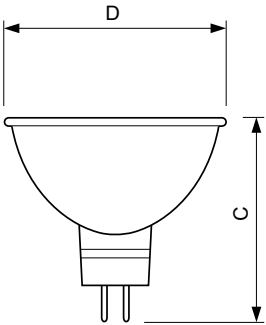

应用

- Shops, hotels and restaurants

Essential LV MR16

Versions

二维绘图

Product	D (max)	C (max)
Ess MR16 50W GU5.3 12V 36D ON 1CT/10X5F	50.7 mm	46 mm