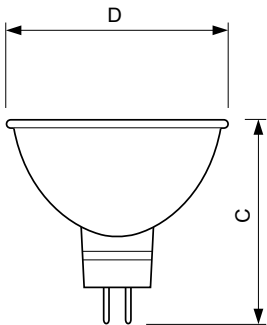

Application

- Shops, hotels and restaurants

Essential LV MR16

Versions

Dimensional drawing

Product	D (max)	C (max)
Hal-Dich 2y 50W GU5.3 12V 36D 1CT/10X5F	51 mm	46 mm