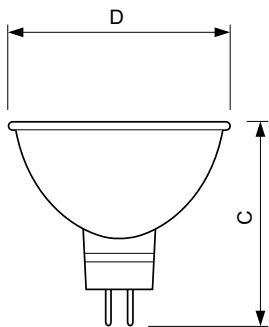

Application

- Shops, hotels and restaurants

Essential LV MR16

Versions

Dimensional drawing

Product	D (max)	C (max)
Hal-Dich 2y 50W GU5.3 12V 36D 1CT/10X5F	51 mm	46 mm