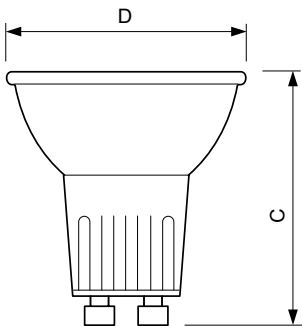

Dimensional drawing

Product	D (max)	C (max)
ESS MR16 ESS 35W GU10 240V 50D 4CT/5	50.7 mm	46 mm
ESS MR16 ESS 35W GU10 240V 50D 2CT/6	50.7 mm	46 mm
ESS MR16 ESS 50W GU10 240V 60D 2PF/6	50.7 mm	46 mm
ESS MR16 Alu 50W GU10 240V 36D 2CT/6	51 mm	51 mm
ESS MR16 Alu 50W GU10 240V 36D 4CT/5	51 mm	51 mm
ESS MR16 Alu 50W GU10 230V 36D 1CT	51 mm	51 mm
ESS MR16 50W GU10 240V 60D 4CT/5	50.7 mm	47.5 mm