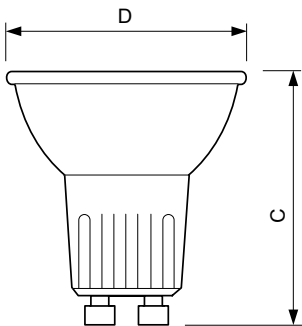

Dimensional drawing

Product	D (max)	C (max)
ESS MR16 ESS 35W GU10 240V 50D 4CT/5	50.7 mm	46 mm
ESS MR16 ESS 35W GU10 240V 50D 2CT/6	50.7 mm	46 mm
ESS MR16 ESS 50W GU10 240V 60D 2PF/6	50.7 mm	46 mm
ESS MR16 Alu 50W GU10 240V 36D 2CT/6	51 mm	51 mm
ESS MR16 Alu 50W GU10 240V 36D 4CT/5	51 mm	51 mm
ESS MR16 Alu 50W GU10 230V 36D 1CT	51 mm	51 mm
ESS MR16 50W GU10 240V 60D 4CT/5	50.7 mm	47.5 mm