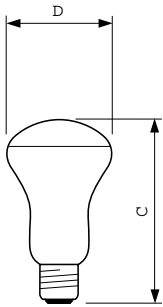

Application

- Wherever higher local lighting levels are required, e.g. for reading or task lighting

Versions

E27, White-Window

CLASSICTONE Superlux

Dimensional drawing

Product	D	C (max)
CLASSICTONE 100W E27 220-240V E60 W-W 1CT/5X10F	60 mm	104 mm
CLASSICTONE 60W E27 220-240V E50 W-W 1CT/5X10F	50 mm	91 mm
CLASSICTONE 40W E27 220-240V E50 W-W 1CT/5X10F	50 mm	91 mm
CLASSICTONE 25W E27 220-240V E50 W-W 1CT/5X10F	50 mm	91 mm