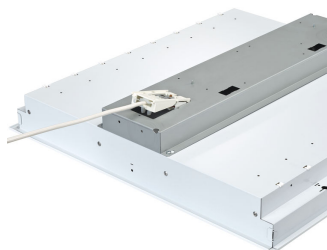

SmartBalance Tunable White,
recessed RC484B W60L60 DP