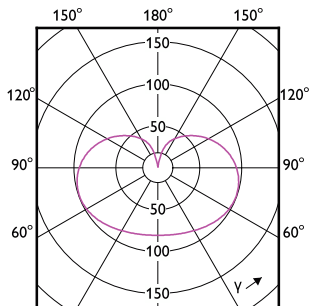

Klassieke filament LEDbulb

Order Code	Full Product Name	Lampafwerking	Lampvorm
8719514315419	LED giant 20W E27 T65 1800K smoky D	Smoky	T65
8719514315372	LED giant 20W E27 A160 1800K smoky D	Smoky	A160

Order Code	Full Product Name	Lampafwerking	Lampvorm
8719514313743	LED giant crystal 26W E27 smoky DIM	Smoky	Kristal

Keurmerken en classificaties

Order Code	Full Product Name	Energieverbruik kWh/1.000 uur
8718699648176	LED classic 60W E27 WW G120 FR ND SRT4	7 kWh
8718699648114	LED classic 60W E27 CW G120 FR ND 1PF/6	7 kWh
8719514315471	LED classic 25W G93 E27 GOLD SP D SRT4	4 kWh
8719514313781	LED classic-giant 40W E27 G200 GOLD DIM	7 kWh
8719514313842	LED classic-giant 28W E27 G200 GOLD ND	5 kWh
8718699764753	LED classic 75W G120 E27 WW FR ND SRT4	9 kWh
8719514315396	LED giant 20W E27 G200 1800K smoky D	7 kWh
8719514313729	LED double layers 20W E27 smoky DIM	7 kWh
8719514313804	LED classic-giant 40W E27 T65 GOLD DIM	7 kWh
8719514313866	LEDClassic 40W Mushroom E27 1800K GOLD D	6 kWh
8718699782474	LED classic CM 50W A60 E27 WW CL D SRT4	8 kWh
8719514313767	LED classic-giant 40W E27 A160 GOLD DIM	7 kWh
8719514313828	LED classic-giant 28W E27 A160 GOLD ND	5 kWh
8718699782498	LED classic 50W G120 E27 WW CM D RF	8 kWh
8719514315419	LED giant 20W E27 T65 1800K smoky D	7 kWh
8719514315372	LED giant 20W E27 A160 1800K smoky D	7 kWh
8719514313743	LED giant crystal 26W E27 smoky DIM	7 kWh