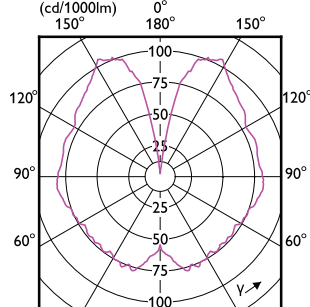

Klassieke filament LEDbulb

Order Code	Full Product Name	Lampafwerking	Lampvorm
8719514315419	LED giant 20W E27 T65 1800K smoky D	Smoky	T65
8719514315372	LED giant 20W E27 A160 1800K smoky D	Smoky	A160

Order Code	Full Product Name	Lampafwerking	Lampvorm
8719514313743	LED giant crystal 26W E27 smoky DIM	Smoky	Kristal

Keurmerken en classificaties

Order Code	Full Product Name	Energieverbruik kWh/1.000 uur
8718699648176	LED classic 60W E27 WW G120 FR ND SRT4	7 kWh
8718699648114	LED classic 60W E27 CW G120 FR ND 1PF/6	7 kWh
8719514315471	LED classic 25W G93 E27 GOLD SP D SRT4	4 kWh
8719514313781	LED classic-giant 40W E27 G200 GOLD DIM	7 kWh
8719514313842	LED classic-giant 28W E27 G200 GOLD ND	5 kWh
8718699764753	LED classic 75W G120 E27 WW FR ND SRT4	9 kWh
8719514315396	LED giant 20W E27 G200 1800K smoky D	7 kWh
8719514313729	LED double layers 20W E27 smoky DIM	7 kWh
8719514313804	LED classic-giant 40W E27 T65 GOLD DIM	7 kWh
8719514313866	LEDClassic 40W Mushroom E27 1800K GOLD D	6 kWh
8718699782474	LED classic CM 50W A60 E27 WW CL D SRT4	8 kWh
8719514313767	LED classic-giant 40W E27 A160 GOLD DIM	7 kWh
8719514313828	LED classic-giant 28W E27 A160 GOLD ND	5 kWh
8718699782498	LED classic 50W G120 E27 WW CM D RF	8 kWh
8719514315419	LED giant 20W E27 T65 1800K smoky D	7 kWh
8719514315372	LED giant 20W E27 A160 1800K smoky D	7 kWh
8719514313743	LED giant crystal 26W E27 smoky DIM	7 kWh