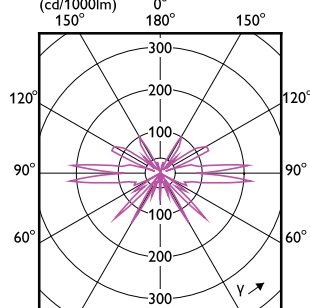

Klassieke filament LEDbulb

Order Code	Full Product Name	Lampafwerking	Lampvorm
8719514315419	LED giant 20W E27 T65 1800K smoky D	Smoky	T65
8719514315372	LED giant 20W E27 A160 1800K smoky D	Smoky	A160

Order Code	Full Product Name	Lampafwerking	Lampvorm
8719514313743	LED giant crystal 26W E27 smoky DIM	Smoky	Kristal

Keurmerken en classificaties

Order Code	Full Product Name	Energieverbruik kWh/1.000 uur
8718699648176	LED classic 60W E27 WW G120 FR ND SRT4	7 kWh
8718699648114	LED classic 60W E27 CW G120 FR ND 1PF/6	7 kWh
8719514315471	LED classic 25W G93 E27 GOLD SP D SRT4	4 kWh
8719514313781	LED classic-giant 40W E27 G200 GOLD DIM	7 kWh
8719514313842	LED classic-giant 28W E27 G200 GOLD ND	5 kWh
8718699764753	LED classic 75W G120 E27 WW FR ND SRT4	9 kWh
8719514315396	LED giant 20W E27 G200 1800K smoky D	7 kWh
8719514313729	LED double layers 20W E27 smoky DIM	7 kWh
8719514313804	LED classic-giant 40W E27 T65 GOLD DIM	7 kWh
8719514313866	LEDClassic 40W Mushroom E27 1800K GOLD D	6 kWh
8718699782474	LED classic CM 50W A60 E27 WW CL D SRT4	8 kWh
8719514313767	LED classic-giant 40W E27 A160 GOLD DIM	7 kWh
8719514313828	LED classic-giant 28W E27 A160 GOLD ND	5 kWh
8718699782498	LED classic 50W G120 E27 WW CM D RF	8 kWh
8719514315419	LED giant 20W E27 T65 1800K smoky D	7 kWh
8719514315372	LED giant 20W E27 A160 1800K smoky D	7 kWh
8719514313743	LED giant crystal 26W E27 smoky DIM	7 kWh