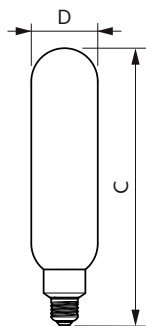

## Maatschets

Product	D	C
LED classic CM 50W A60 E27 WW CL D SRT4	60 mm	106 mm

Product	D	C
LED classic-giant 28W E27 A160 GOLD ND	162 mm	293 mm
LED classic-giant 40W E27 A160 GOLD DIM	162 mm	293 mm
LED giant 20W E27 A160 1800K smoky D	162 mm	293 mm