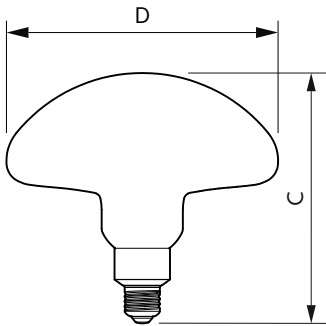

Klassieke filament LEDbulb

Maatschets

Product	D	C
LED classic 50W G120 E27 WW CM D RF	125 mm	180 mm
LED classic 75W G120 E27 WW FR ND SRT4	125 mm	177 mm

Product	D	C
LEDClassic 40W Mushroom E27 1800K GOLD D	202 mm	188 mm

Algemene informatie

Lampvoet	E27
Nominale levensduur (uren)	15.000 hr
Schakelcyclus	20.000
Nominale levensduur	15.000 hr

Gegevens lichttechniek

Kleurweergave-index (CRI)	80
LLMF bij einde nominale levensduur (nom.)	70 %

Bedrijfs- en elektrische gegevens

Ingangsfrequentie	50 tot 60 Hz
Ingangsfrequentie	50 to 60 Hz
Opstarttijd (nom.)	0,5 s

Gegevens lichttechniek

Order Code	Full Product Name	Bundelhoek (nom.)	Gecorreleerde		
			kleurtemperatuur (nom)	Kleurcode	Lichtstroom
8718699648176	LED classic 60W E27 WW G120 FR ND SRT4	-	2700 K	827	806 lm
8718699648114	LED classic 60W E27 CW G120 FR ND 1PF/6	-	4000 K	840	806 lm
8719514315471	LED classic 25W G93 E27 GOLD SP D SRT4	330 graden	1800 K	818	250 lm
8719514313781	LED classic-giant 40W E27 G200 GOLD DIM	330 graden	1800 K	818	470 lm
8719514313842	LED classic-giant 28W E27 G200 GOLD ND	330 graden	1800 K	818	300 lm
8718699764753	LED classic 75W G120 E27 WW FR ND SRT4	-	2700 K	827	1.055 lm
8719514315396	LED giant 20W E27 G200 1800K smoky D	300 graden	1800 K	818	200 lm
8719514313729	LED double layers 20W E27 smoky DIM	-	1800 K	818	200 lm
8719514313804	LED classic-giant 40W E27 T65 GOLD DIM	330 graden	1800 K	818	470 lm
8719514313866	LEDClassic 40W Mushroom E27 1800K GOLD D	300 graden	1800 K	818	470 lm
8718699782474	LED classic CM 50W A60 E27 WW CL D SRT4	270 graden	2700 K	827	650 lm