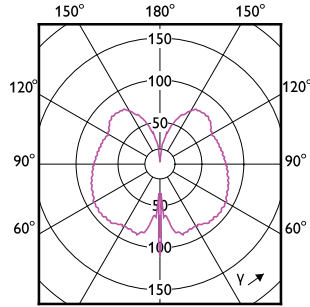

Klassieke filament LEDbulb

Order Code	Full Product Name	Lampafwerking	Lampvorm
8719514315419	LED giant 20W E27 T65 1800K smoky D	Smoky	T65
8719514315372	LED giant 20W E27 A160 1800K smoky D	Smoky	A160

Order Code	Full Product Name	Lampafwerking	Lampvorm
8719514313743	LED giant crystal 26W E27 smoky DIM	Smoky	Kristal

Keurmerken en classificaties

Order Code	Full Product Name	Energieverbruik kWh/1.000 uur
8718699648176	LED classic 60W E27 WW G120 FR ND SRT4	7 kWh
8718699648114	LED classic 60W E27 CW G120 FR ND 1PF/6	7 kWh
8719514315471	LED classic 25W G93 E27 GOLD SP D SRT4	4 kWh
8719514313781	LED classic-giant 40W E27 G200 GOLD DIM	7 kWh
8719514313842	LED classic-giant 28W E27 G200 GOLD ND	5 kWh
8718699764753	LED classic 75W G120 E27 WW FR ND SRT4	9 kWh
8719514315396	LED giant 20W E27 G200 1800K smoky D	7 kWh
8719514313729	LED double layers 20W E27 smoky DIM	7 kWh
8719514313804	LED classic-giant 40W E27 T65 GOLD DIM	7 kWh
8719514313866	LEDClassic 40W Mushroom E27 1800K GOLD D	6 kWh
8718699782474	LED classic CM 50W A60 E27 WW CL D SRT4	8 kWh
8719514313767	LED classic-giant 40W E27 A160 GOLD DIM	7 kWh
8719514313828	LED classic-giant 28W E27 A160 GOLD ND	5 kWh
8718699782498	LED classic 50W G120 E27 WW CM D RF	8 kWh
8719514315419	LED giant 20W E27 T65 1800K smoky D	7 kWh
8719514315372	LED giant 20W E27 A160 1800K smoky D	7 kWh
8719514313743	LED giant crystal 26W E27 smoky DIM	7 kWh