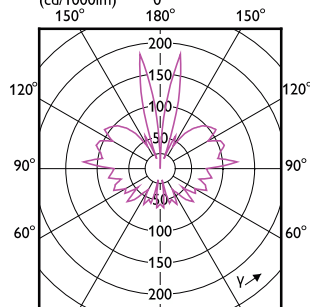

Klassieke filament LEDbulb

Order Code	Full Product Name	Lampafwerking	Lampvorm
8719514315419	LED giant 20W E27 T65 1800K smoky D	Smoky	T65
8719514315372	LED giant 20W E27 A160 1800K smoky D	Smoky	A160

Order Code	Full Product Name	Lampafwerking	Lampvorm
8719514313743	LED giant crystal 26W E27 smoky DIM	Smoky	Kristal

Keurmerken en classificaties

Order Code	Full Product Name	Energieverbruik kWh/1.000 uur
8718699648176	LED classic 60W E27 WW G120 FR ND SRT4	7 kWh
8718699648114	LED classic 60W E27 CW G120 FR ND 1PF/6	7 kWh
8719514315471	LED classic 25W G93 E27 GOLD SP D SRT4	4 kWh
8719514313781	LED classic-giant 40W E27 G200 GOLD DIM	7 kWh
8719514313842	LED classic-giant 28W E27 G200 GOLD ND	5 kWh
8718699764753	LED classic 75W G120 E27 WW FR ND SRT4	9 kWh
8719514315396	LED giant 20W E27 G200 1800K smoky D	7 kWh
8719514313729	LED double layers 20W E27 smoky DIM	7 kWh
8719514313804	LED classic-giant 40W E27 T65 GOLD DIM	7 kWh
8719514313866	LEDClassic 40W Mushroom E27 1800K GOLD D	6 kWh
8718699782474	LED classic CM 50W A60 E27 WW CL D SRT4	8 kWh
8719514313767	LED classic-giant 40W E27 A160 GOLD DIM	7 kWh
8719514313828	LED classic-giant 28W E27 A160 GOLD ND	5 kWh
8718699782498	LED classic 50W G120 E27 WW CM D RF	8 kWh
8719514315419	LED giant 20W E27 T65 1800K smoky D	7 kWh
8719514315372	LED giant 20W E27 A160 1800K smoky D	7 kWh
8719514313743	LED giant crystal 26W E27 smoky DIM	7 kWh