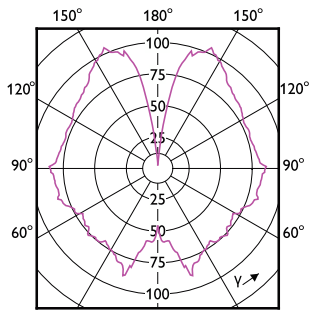

Klassieke filament LEDbulb

(cd/1000lm) 0°