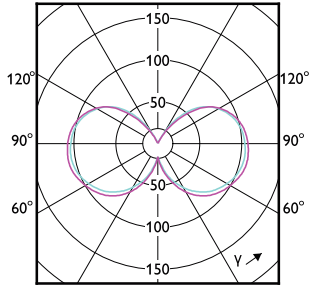

(cd/1000lm) 0°