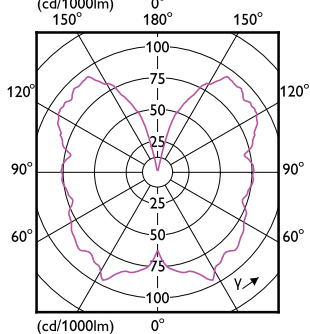

Klassieke filament LEDbulb

Order Code	Full Product Name	Lampafwerking	Lampvorm
8719514315419	LED giant 20W E27 T65 1800K smoky D	Smoky	T65
8719514315372	LED giant 20W E27 A160 1800K smoky D	Smoky	A160

Order Code	Full Product Name	Lampafwerking	Lampvorm
8719514313743	LED giant crystal 26W E27 smoky DIM	Smoky	Kristal

Keurmerken en classificaties

Order Code	Full Product Name	Energieverbruik kWh/1.000 uur
8718699648176	LED classic 60W E27 WW G120 FR ND SRT4	7 kWh
8718699648114	LED classic 60W E27 CW G120 FR ND 1PF/6	7 kWh
8719514315471	LED classic 25W G93 E27 GOLD SP D SRT4	4 kWh
8719514313781	LED classic-giant 40W E27 G200 GOLD DIM	7 kWh
8719514313842	LED classic-giant 28W E27 G200 GOLD ND	5 kWh
8718699764753	LED classic 75W G120 E27 WW FR ND SRT4	9 kWh
8719514315396	LED giant 20W E27 G200 1800K smoky D	7 kWh
8719514313729	LED double layers 20W E27 smoky DIM	7 kWh
8719514313804	LED classic-giant 40W E27 T65 GOLD DIM	7 kWh
8719514313866	LEDClassic 40W Mushroom E27 1800K GOLD D	6 kWh
8718699782474	LED classic CM 50W A60 E27 WW CL D SRT4	8 kWh
8719514313767	LED classic-giant 40W E27 A160 GOLD DIM	7 kWh
8719514313828	LED classic-giant 28W E27 A160 GOLD ND	5 kWh
8718699782498	LED classic 50W G120 E27 WW CM D RF	8 kWh
8719514315419	LED giant 20W E27 T65 1800K smoky D	7 kWh
8719514315372	LED giant 20W E27 A160 1800K smoky D	7 kWh
8719514313743	LED giant crystal 26W E27 smoky DIM	7 kWh