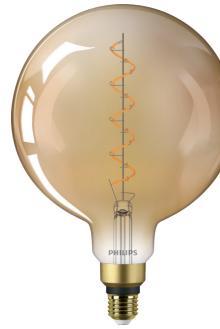

## Versions

LEDbulb Classic E27 G120

Bulb G95 230V 5W-25W 250lm  
2000K E27 D

LEDbulb classic-giant 40W E27  
G200 GOLD DIM

LEDclassic giant 28W E27 G200  
GOLD ND

LEDclassic G120 E27 FR POS2

25W E27 G200

LED double layers 25W E27

LEDbulb classic-giant 40W E27  
T65 GOLD DIM