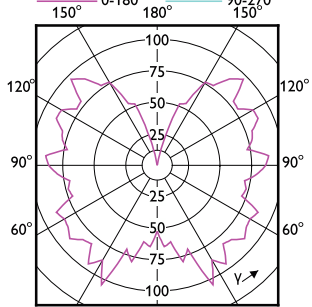

(cd/1000lm) 0°