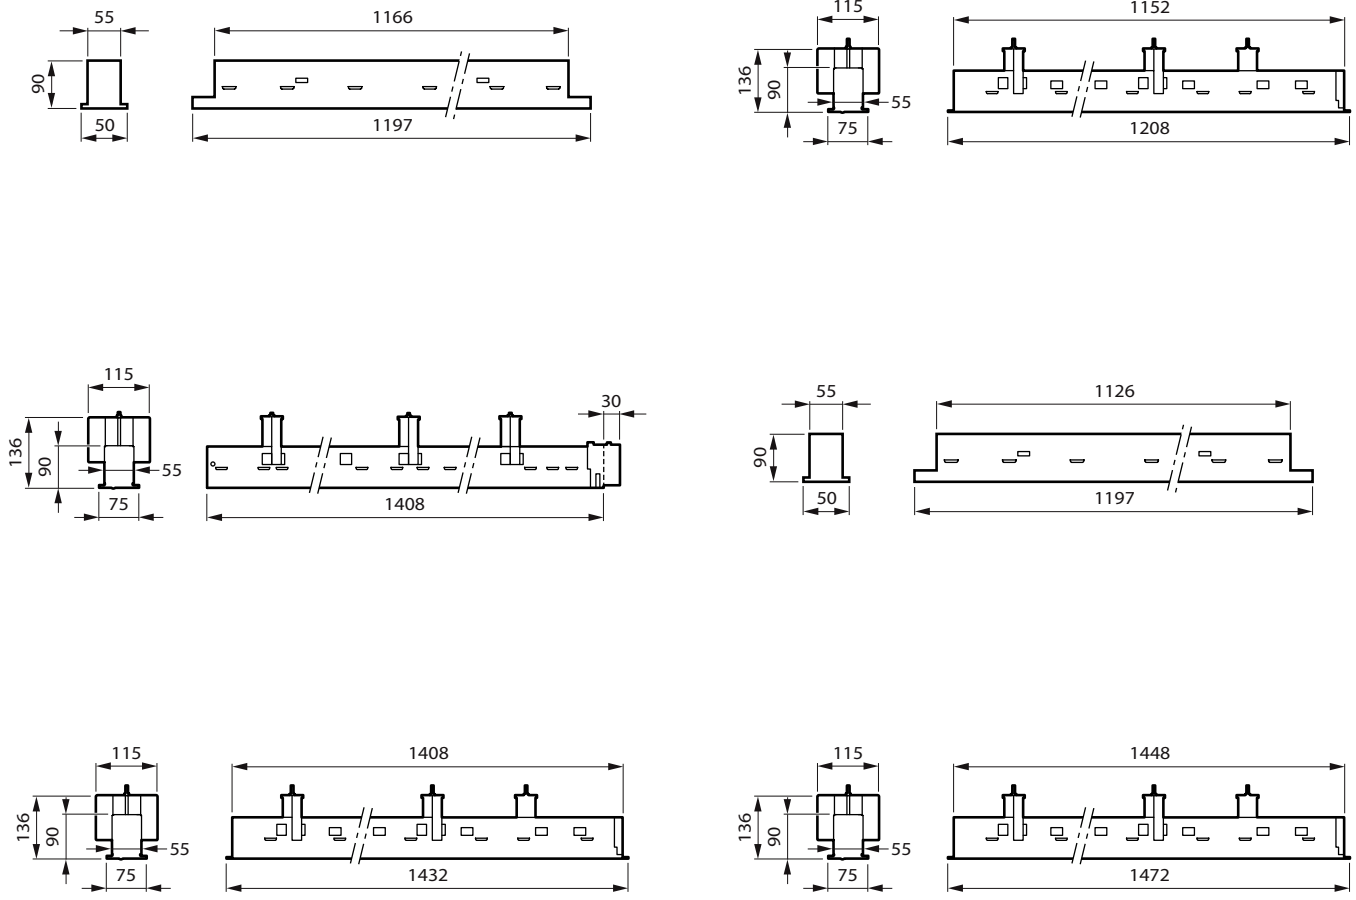

TrueLine, recessed

Dimensional drawing

Product details

TrueLine_recessed-
RC530B_PCV_L1130-DP.tif

TrueLine-
RC530_RC531_RC534B_VPC-
DPP.tif