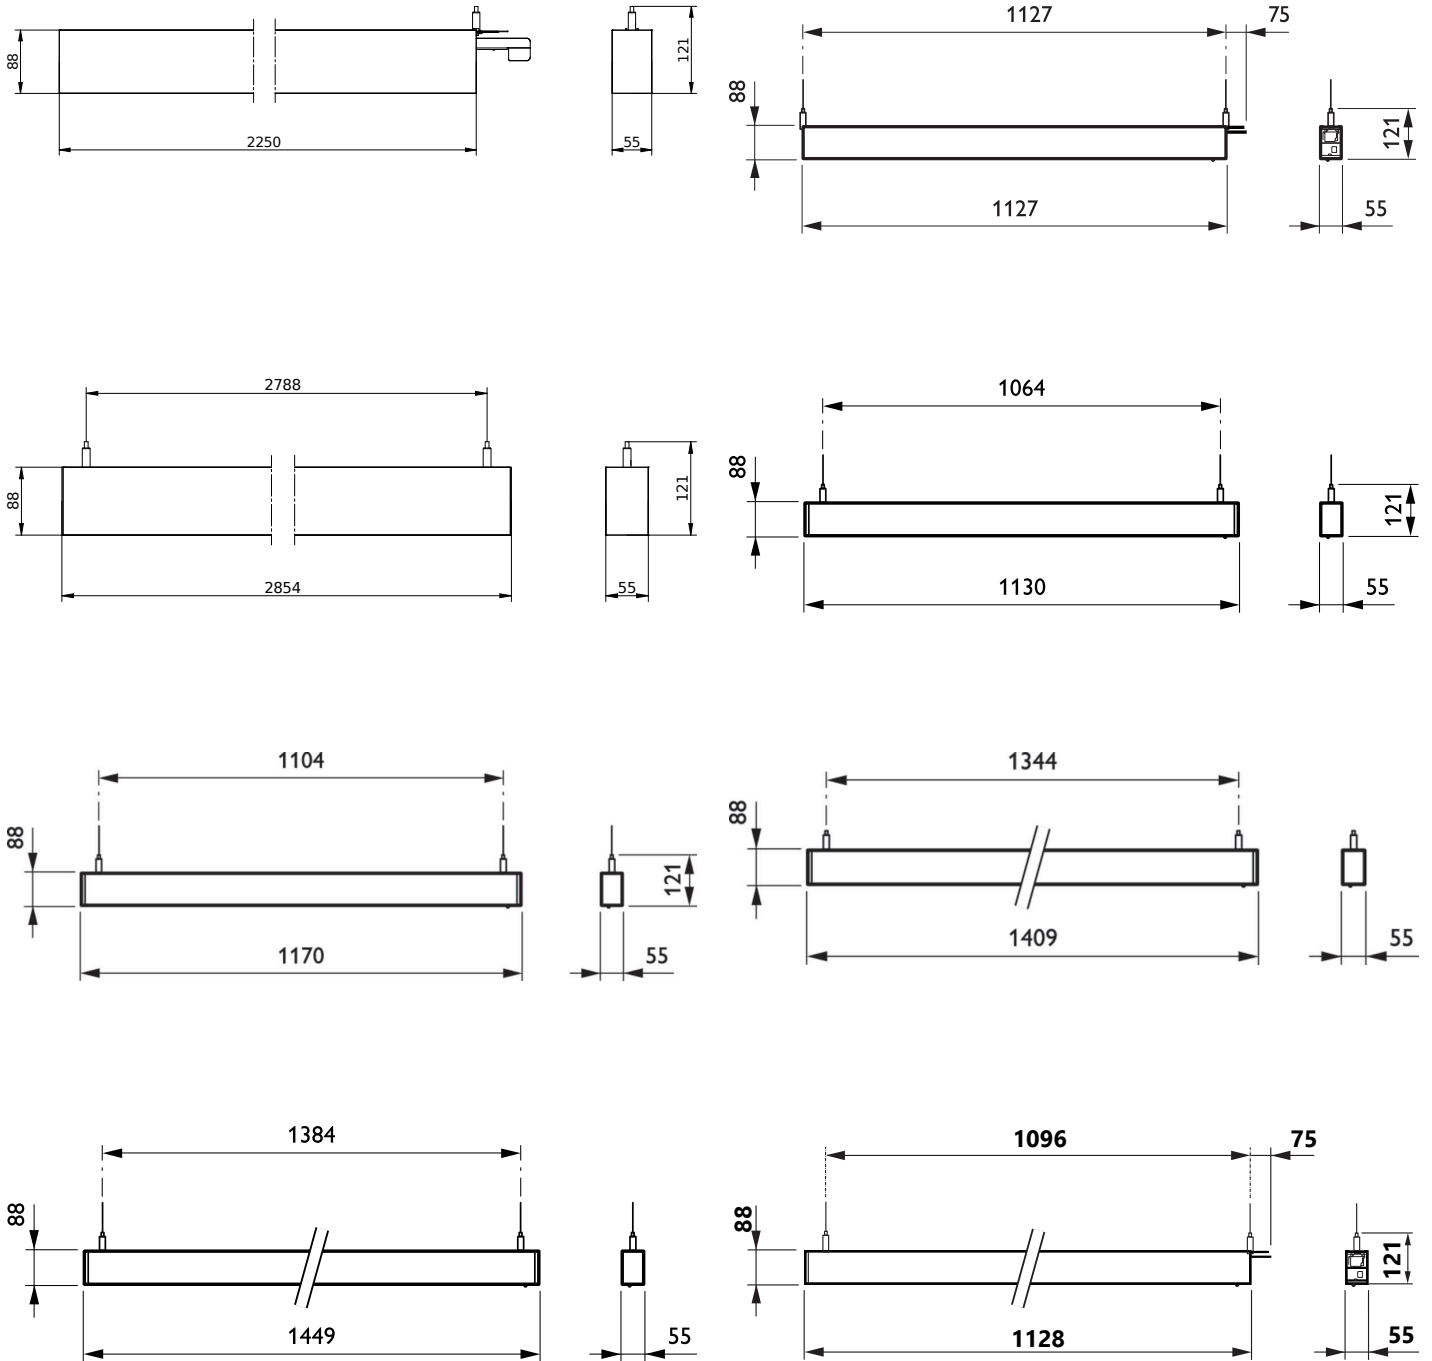

TrueLine Suspension

Schéma dimensionnel