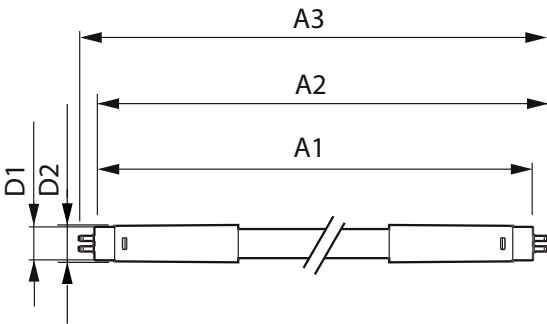

Application

- Office, shop, education, retail
- Industrial facilities and warehouses

MASTER LEDtube Universal T8

Versions

G13

Dimensional drawing

Product	D1	D2	A1	A2	A3
Master LEDtube Universal 1200mm UO 16W840 T8	25.7 mm	28 mm	1199.4 mm	1206.5 mm	1213.6 mm
Master LEDtube Universal 1500mm UO 24W830 T8	25.7 mm	28 mm	1500 mm	1507.1 mm	1514.2 mm
Master LEDtube Universal 1200mm UO 16W865 T8	25.7 mm	28 mm	1199.4 mm	1206.5 mm	1213.6 mm
Master LEDtube Universal 1500mm UO 24W840 T8	25.7 mm	28 mm	1500 mm	1507.1 mm	1514.2 mm