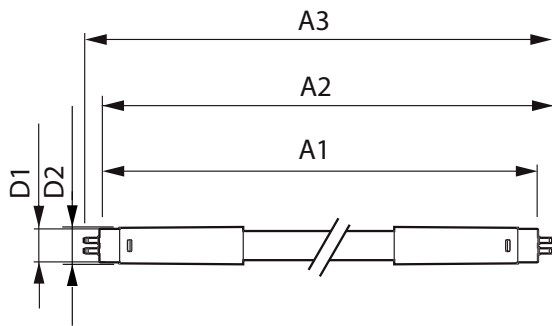

Application

- Office, shop, education, retail
- Industrial facilities and warehouses

MASTER LEDtube Universal T8

Versions

G13

Dimensional drawing

Product	D1	D2	A1	A2	A3
Master LEDtube Universal 1200mm UO 16W830 T8	25.7 mm	28 mm	1199.4 mm	1206.5 mm	1213.6 mm
Master LEDtube Universal 1500mm UO 24W865 T8	25.7 mm	28 mm	1500 mm	1507.1 mm	1514.2 mm
Master LEDtube Universal 1500mm UO 24W840 T8	25.7 mm	28 mm	1500 mm	1507.1 mm	1514.2 mm
Master LEDtube Universal 1500mm UO 24W830 T8	25.7 mm	28 mm	1500 mm	1507.1 mm	1514.2 mm
Master LEDtube Universal 1200mm UO 16W865 T8	25.7 mm	28 mm	1199.4 mm	1206.5 mm	1213.6 mm
Master LEDtube Universal 1200mm UO 16W840 T8	25.7 mm	28 mm	1199.4 mm	1206.5 mm	1213.6 mm