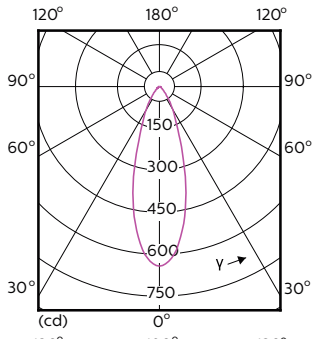

MASTER LEDspot GU10 ExpertColor