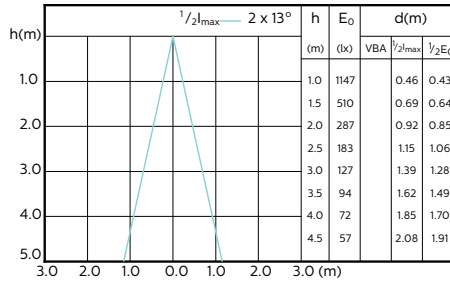

MASTER LEDspot ExpertColor MV 35W GU10
930 36D

MASTER LEDspot ExpertColor MV 35W GU10
940 36D

MASTER LEDspot GU10 ExpertColor

Beam Diagrams

MASTER LEDspot ExpertColor MV 50W GU10
927 25D

MASTER LEDspot ExpertColor MV 50W GU10
930 25D