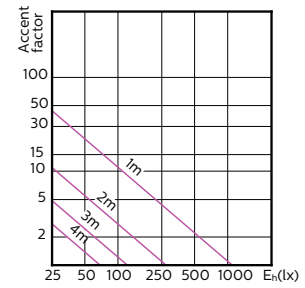

**MASTER LEDspot ExpertColor MV 35W GU10
940 25D**