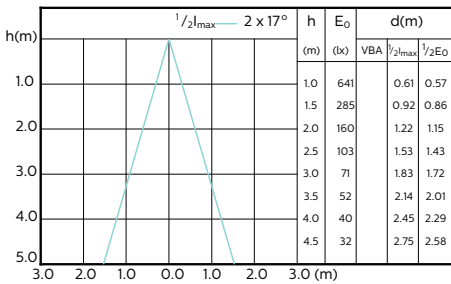

MASTER LEDspot ExpertColor MV 50W GU10
940 36D

Beam Diagrams

MASTER LEDspot ExpertColor MV 35W GU10
927 25D

MASTER LEDspot ExpertColor MV 35W GU10
930 25D

MASTER LEDspot ExpertColor MV 35W GU10
940 25D

MASTER LEDspot ExpertColor MV 35W GU10
927 36D