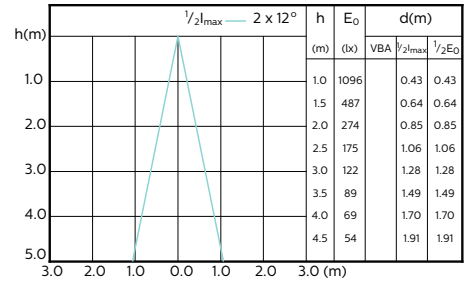

MASTER LEDspot ExpertColor MV 50W GU10
940 36D

Beam Diagrams

MASTER LEDspot ExpertColor MV 35W GU10
927 25D

MASTER LEDspot ExpertColor MV 35W GU10
930 25D

MASTER LEDspot ExpertColor MV 35W GU10
940 25D

MASTER LEDspot ExpertColor MV 35W GU10
927 36D