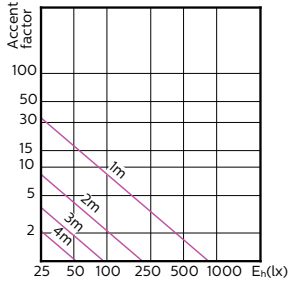

MASTER LEDspot GU10 ExpertColor

Accent Diagrams

MASTER LEDspot ExpertColor MV 50W GU10
927 36D