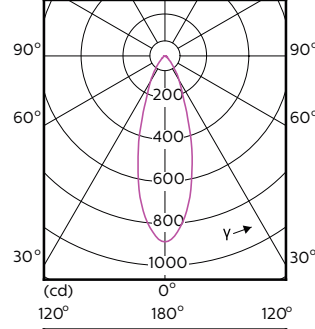

MASTER LEDspot GU10 ExpertColor