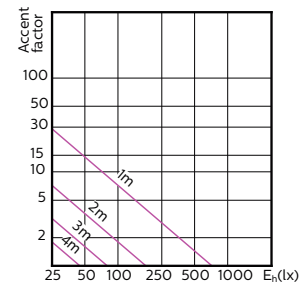

**MASTER LEDspot ExpertColor MV 35W GU10
940 36D**