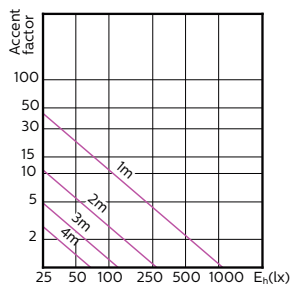

**MASTER LEDspot ExpertColor MV 50W GU10
927 25D**