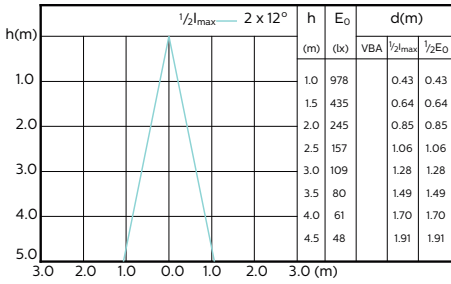

Beam Diagrams

MASTER LEDspot ExpertColor MV 35W GU10
927 25D