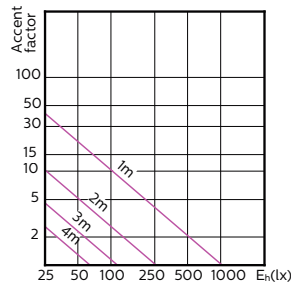

**MASTER LEDspot ExpertColor MV 35W GU10
930 25D**