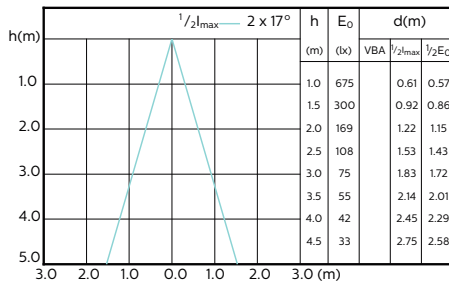

MASTER LEDspot ExpertColor MV 50W GU10
940 36D

Beam Diagrams

MASTER LEDspot ExpertColor MV 35W GU10
927 25D

MASTER LEDspot ExpertColor MV 35W GU10
930 25D

MASTER LEDspot ExpertColor MV 35W GU10
940 25D

MASTER LEDspot ExpertColor MV 35W GU10
927 36D