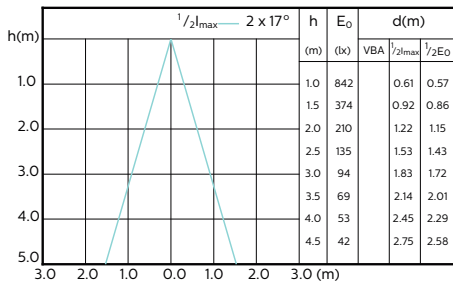

MASTER LEDspot ExpertColor MV 50W GU10
927 36D