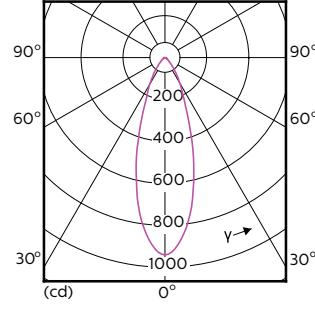

MASTER LEDspot GU10 ExpertColor