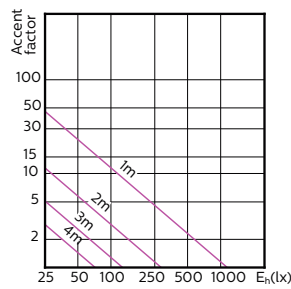

**MASTER LEDspot ExpertColor MV 50W GU10
930 25D**