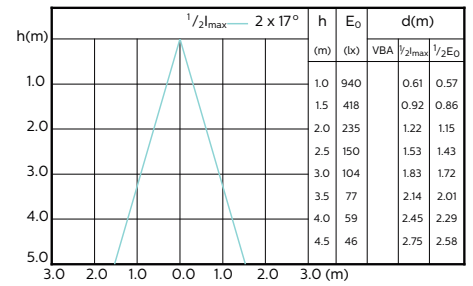

MASTER LEDspot ExpertColor MV 50W GU10
940 36D