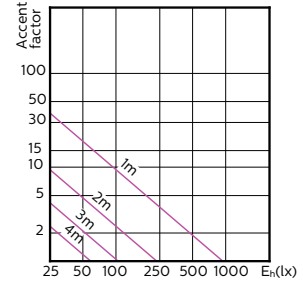

**MASTER LEDspot ExpertColor MV 50W GU10
930 25D**

**MASTER LEDspot ExpertColor MV 50W GU10
940 25D**

MASTER LEDspot GU10 ExpertColor

Accent Diagrams

MASTER LEDspot ExpertColor MV 50W GU10
927 36D

MASTER LEDspot ExpertColor MV 50W GU10
930 36D