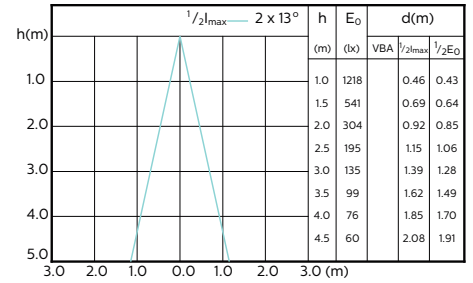

MASTER LEDspot ExpertColor MV 35W GU10
930 36D

MASTER LEDspot ExpertColor MV 35W GU10
940 36D

MASTER LEDspot GU10 ExpertColor

Beam Diagrams

MASTER LEDspot ExpertColor MV 50W GU10
927 25D

MASTER LEDspot ExpertColor MV 50W GU10
930 25D