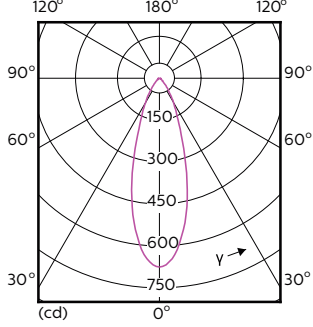

MASTER LEDspot GU10 ExpertColor