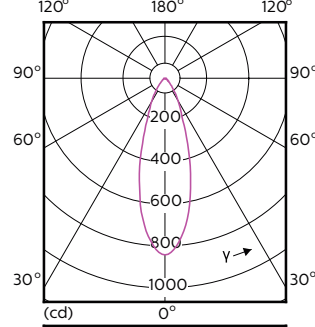

MASTER LEDspot GU10 ExpertColor