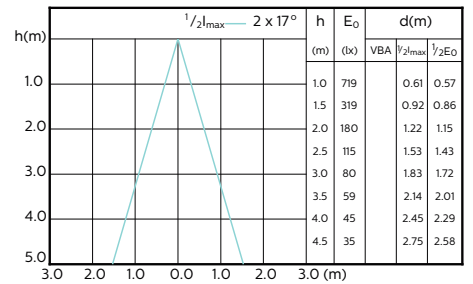

MASTER LEDspot ExpertColor MV 35W GU10
940 36D