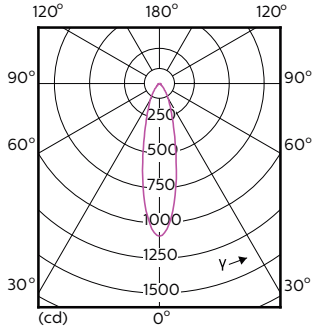

MASTER LEDspot GU10 ExpertColor