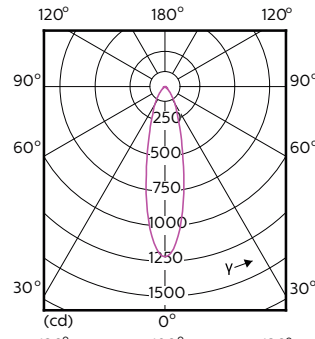

MASTER LEDspot GU10 ExpertColor