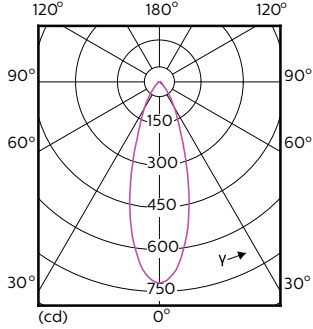

MASTER LEDspot GU10 ExpertColor