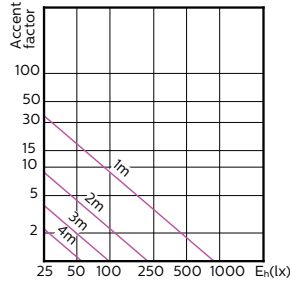

**MASTER LEDspot ExpertColor MV 50W GU10
930 25D**

**MASTER LEDspot ExpertColor MV 50W GU10
940 25D**

MASTER LEDspot GU10 ExpertColor

Accent Diagrams

MASTER LEDspot ExpertColor MV 50W GU10
927 36D

MASTER LEDspot ExpertColor MV 50W GU10
930 36D