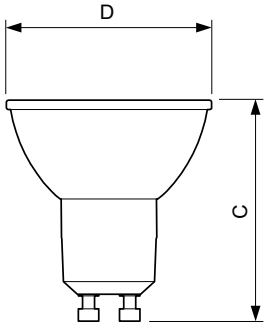

Versions

MASTER LEDspot GU10 ExpertColor

Abmessungsskizzen

| Product | D | C |
|--|-------|-------|
| MASTER LED ExpertColor LED ExpertColor 5.5-50W GU10 940 36D | 50 mm | 54 mm |
| MASTER LED ExpertColor LED ExpertColor 5.5-50W GU10 930 36D | 50 mm | 54 mm |
| MASTER LED ExpertColor LED ExpertColor 5.5-50W GU10 940 25D | 50 mm | 54 mm |
| MASTER LED ExpertColor LED ExpertColor 5.5-50W GU10 927 36D | 50 mm | 54 mm |
| MASTER LED ExpertColor LED ExpertColor 5.5-50W GU10 930 25D | 50 mm | 54 mm |
| MASTER LED ExpertColor LED ExpertColor 5.5-50W GU10 927 25D | 50 mm | 54 mm |
| MASTER LED ExpertColor LED ExpertColor 3.9-35W GU10 930 36D | 50 mm | 54 mm |
| MASTER LED ExpertColor LED ExpertColor 3.9-35W GU10 927 36D | 50 mm | 54 mm |
| MASTER LED ExpertColor LED ExpertColor 3.9-35W GU10 940 25D | 50 mm | 54 mm |
| MASTER LED ExpertColor LED ExpertColor 3.9-35W GU10 930 25D | 50 mm | 54 mm |
| MASTER LED ExpertColor LED ExpertColor 3.9-35W GU10 927 25D | 50 mm | 54 mm |
| MASTER LED ExpertColor LED ExpertColor 3.9-35W GU10 940 36D | 50 mm | 54 mm |