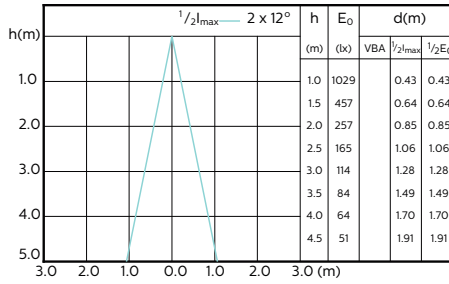

MASTER LEDspot ExpertColor MV 35W GU10
930 25D