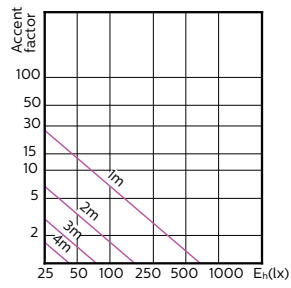

**MASTER LEDspot ExpertColor MV 35W GU10
930 36D**