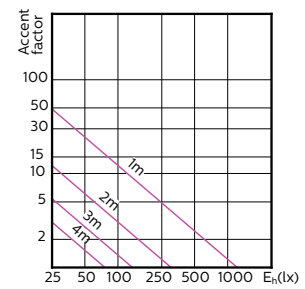

**MASTER LEDspot ExpertColor MV 50W GU10
940 25D**