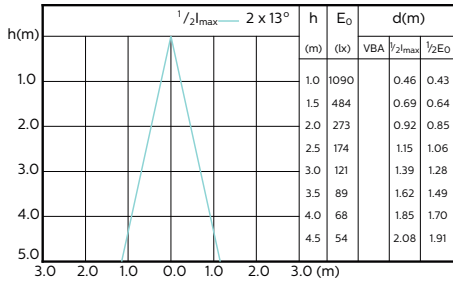

MASTER LEDspot GU10 ExpertColor

Beam Diagrams

MASTER LEDspot ExpertColor MV 50W GU10
927 25D