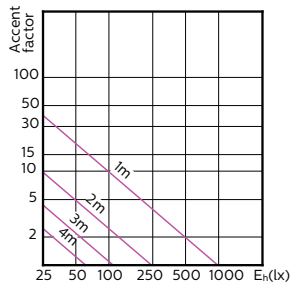

MASTER LEDspot GU10 ExpertColor

Accent Diagrams

**MASTER LEDspot ExpertColor MV 35W GU10
927 25D**