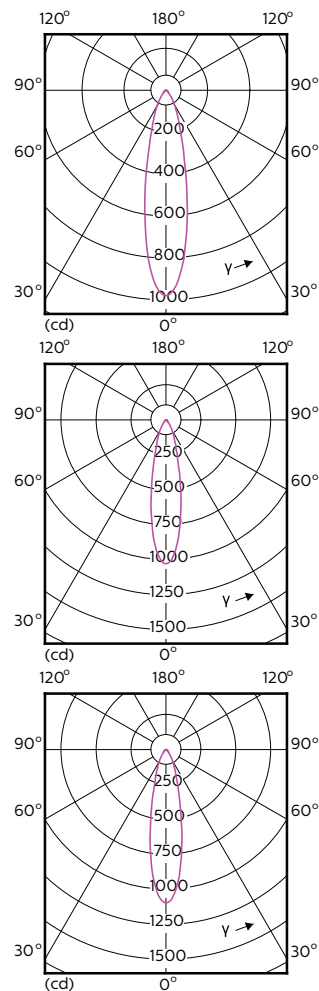

MASTER LEDspot GU10 ExpertColor

Lichttechnische Daten (2/2)

Order Code	Full Product Name	Nennlichtstrom (nom.)	Lichtstärke (nom.)	Nenn-Abstrahlungswinkel
70749400	MASTER LED ExpertColor LED ExpertColor 3.9-35W GU10 927 25D	265 lm	700 cd	25 °
70751700	MASTER LED ExpertColor LED ExpertColor 3.9-35W GU10 930 25D	280 lm	750 cd	25 °
70753100	MASTER LED ExpertColor LED ExpertColor 3.9-35W GU10 940 25D	300 lm	800 cd	25 °
70755500	MASTER LED ExpertColor LED ExpertColor 3.9-35W GU10 927 36D	265 lm	540 cd	36 °
70757900	MASTER LED ExpertColor LED ExpertColor 3.9-35W GU10 930 36D	280 lm	560 cd	36 °
70759300	MASTER LED ExpertColor LED ExpertColor 3.9-35W GU10 940 36D	300 lm	600 cd	36 °
70761600	MASTER LED ExpertColor LED ExpertColor 5.5-50W GU10 927 25D	355 lm	1000 cd	25 °
70763000	MASTER LED ExpertColor LED ExpertColor 5.5-50W GU10 930 25D	375 lm	1000 cd	25 °
70765400	MASTER LED ExpertColor LED ExpertColor 5.5-50W GU10 940 25D	400 lm	1050 cd	25 °
70767800	MASTER LED ExpertColor LED ExpertColor 5.5-50W GU10 927 36D	355 lm	800 cd	36 °

Order Code	Full Product Name	Nennlichtstrom (nom.)	Lichtstärke (nom.)	Nenn-Abstrahlungswinkel
70769200	MASTER LED ExpertColor LED ExpertColor 5.5-50W GU10 930 36D	375 lm	800 cd	36 °
70771500	MASTER LED ExpertColor LED ExpertColor 5.5-50W GU10 940 36D	400 lm	800 cd	36 °