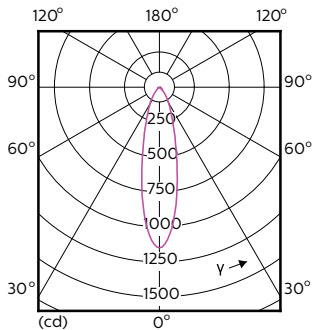

MASTER LEDspot GU10 ExpertColor