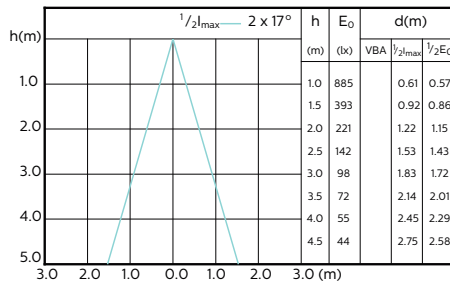

MASTER LEDspot ExpertColor MV 50W GU10
930 36D