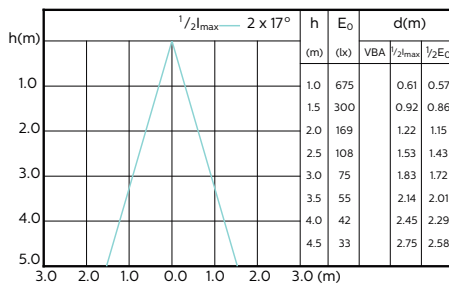

Beam diagram - MAS LED ExpertColor 3.9-35W
GU10 930 36D