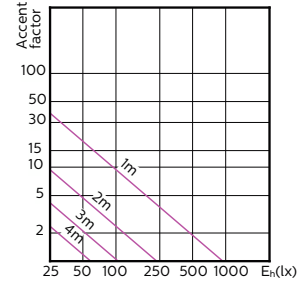

Accent Diagram - MAS LED ExpertColor
5.5-50W GU10 940 36D