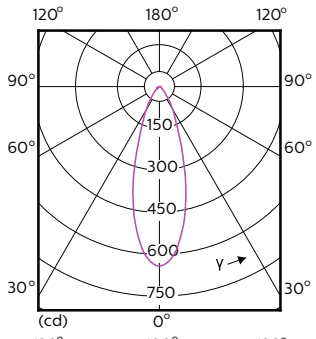

MASTER LEDspot GU10 ExpertColor