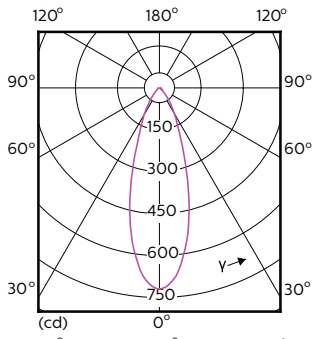

MASTER LEDspot GU10 ExpertColor