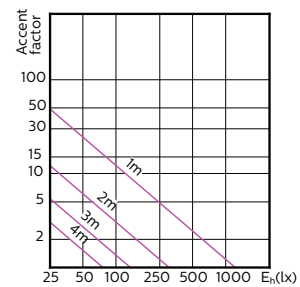

Accent Diagram - MAS LED ExpertColor
5.5-50W GU10 940 25D