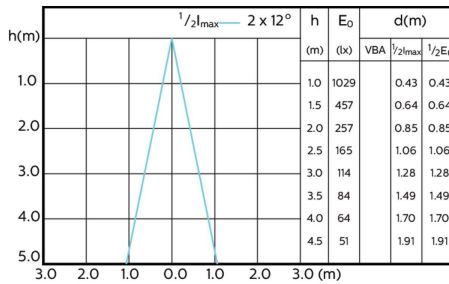

Accent Diagram - MAS LED ExpertColor
5.5-50W GU10 930 36D

Accent Diagram - MAS LED ExpertColor
5.5-50W GU10 940 36D

Beam Diagrams

Beam diagram - MAS LED ExpertColor 3.9-35W
GU10 927 25D

Beam diagram - MAS LED ExpertColor 3.9-35W
GU10 930 25D