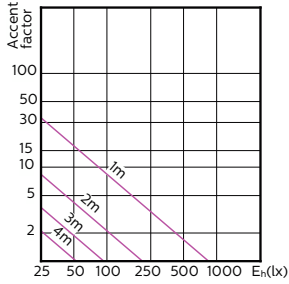

MASTER LEDspot GU10 ExpertColor

Accent Diagrams

Accent Diagram - MAS LED ExpertColor
5.5-50W GU10 927 36D