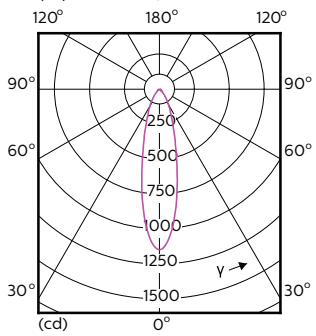

MASTER LEDspot GU10 ExpertColor