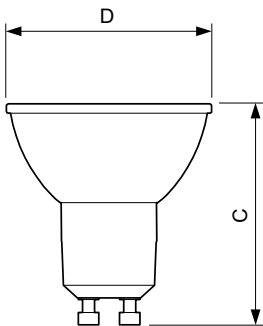

Abmessungsskizzen

Product	D	C
MAS LED ExpertColor 3.9-35W GU10 927 25D	50 mm	54 mm
MAS LED ExpertColor 3.9-35W GU10 927 36D	50 mm	54 mm
MAS LED ExpertColor 3.9-35W GU10 930 25D	50 mm	54 mm
MAS LED ExpertColor 3.9-35W GU10 930 36D	50 mm	54 mm
MAS LED ExpertColor 3.9-35W GU10 940 25D	50 mm	54 mm
MAS LED ExpertColor 3.9-35W GU10 940 36D	50 mm	54 mm
MAS LED ExpertColor 5.5-50W GU10 927 25D	50 mm	54 mm
MAS LED ExpertColor 5.5-50W GU10 927 36D	50 mm	54 mm
MAS LED ExpertColor 5.5-50W GU10 930 25D	50 mm	54 mm
MAS LED ExpertColor 5.5-50W GU10 930 36D	50 mm	54 mm
MAS LED ExpertColor 5.5-50W GU10 940 25D	50 mm	54 mm
MAS LED ExpertColor 5.5-50W GU10 940 36D	50 mm	54 mm