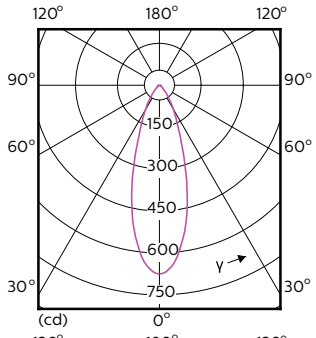

MASTER LEDspot GU10 ExpertColor