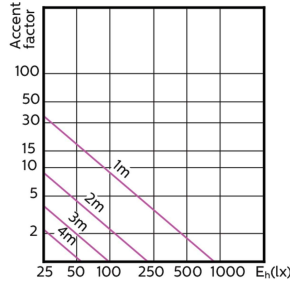

Accent Diagram - MAS LED ExpertColor
5.5-50W GU10 930 25D

Accent Diagram - MAS LED ExpertColor
5.5-50W GU10 940 25D

MASTER LEDspot GU10 ExpertColor

Accent Diagrams

Accent Diagram - MAS LED ExpertColor
5.5-50W GU10 927 36D