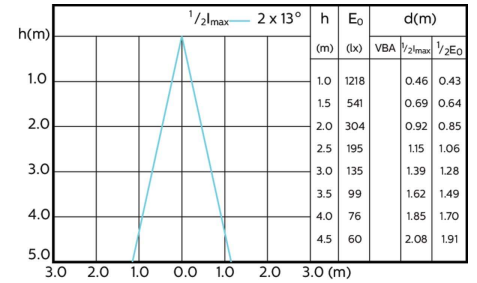

Beam diagram - MAS LED ExpertColor 5.5-50W
GU10 940 25D