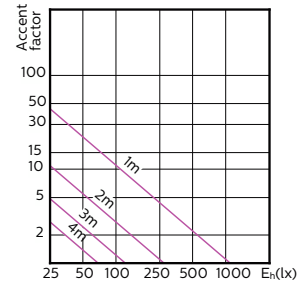

MASTER LEDspot GU10 ExpertColor

MASTER LEDspot GU10 ExpertColor

Accent Diagrams

Accent Diagram - MAS LED ExpertColor
3.9-35W GU10 927 25D

Accent Diagram - MAS LED ExpertColor
3.9-35W GU10 930 25D

Accent Diagram - MAS LED ExpertColor
3.9-35W GU10 940 25D