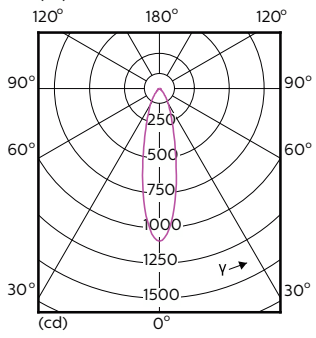

MASTER LEDspot GU10 ExpertColor