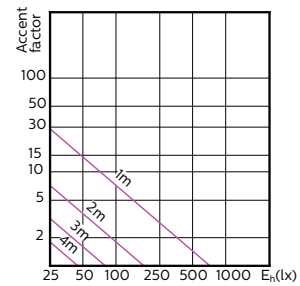

Accent Diagram - MAS LED ExpertColor
3.9-35W GU10 940 36D