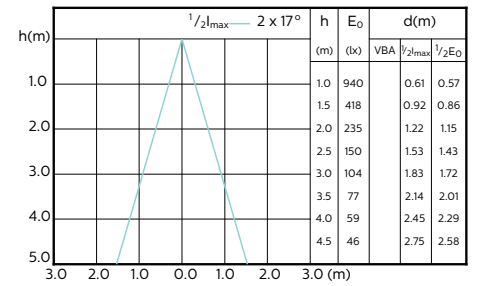

Beam diagram - MAS LED ExpertColor 5.5-50W
GU10 940 36D