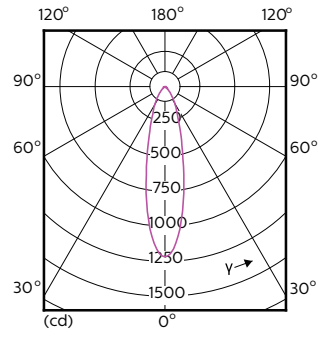

MASTER LEDspot GU10 ExpertColor