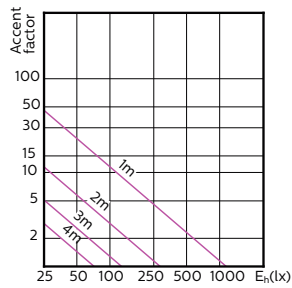

Accent Diagrams

MASTER LEDspot ExpertColor MV 50W GU10
930 25D