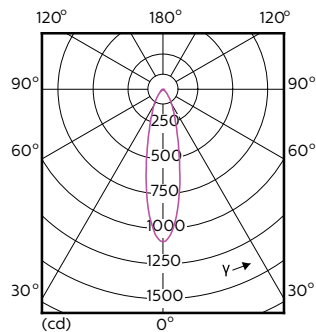

Light Technical (1/2)

Order Code	Full Product Name	Beam Angle (Nom)	Colour Code	Correlated Colour	
				Temperature (Nom)	Luminous Flux (Nom)
75586000	MASTER LED ExpertColor LED ExpertColor 5.5-50W GU10 927 24D	24 °	927	2700 K	385 lm
75588400	MASTER LED ExpertColor LED ExpertColor 5.5-50W GU10 930 24D	24 °	930	3000 K	405 lm
70765400	MASTER LED ExpertColor LED ExpertColor 5.5-50W GU10 940 25D	25 °	940	4000 K	400 lm
70767800	MASTER LED ExpertColor LED ExpertColor 5.5-50W GU10 927 36D	36 °	927	2700 K	355 lm
70733300	MASTER LED ExpertColor LED ExpertColor 5.5-50W GU10 927 36D	36 °	927	2700 K	385 lm
75590700	MASTER LED ExpertColor LED ExpertColor 5.5-50W GU10 930 36D	36 °	930	3000 K	405 lm

Light Technical (2/2)

Order Code	Full Product Name	Luminous Flux (Rated) (Nom)	Luminous Intensity (Nom)	Rated Beam Angle
75586000	MASTER LED ExpertColor LED ExpertColor 5.5-50W GU10 927 24D	385 lm	1000 cd	24 °
75588400	MASTER LED ExpertColor LED ExpertColor 5.5-50W GU10 930 24D	405 lm	1000 cd	24 °
70765400	MASTER LED ExpertColor LED ExpertColor 5.5-50W GU10 940 25D	400 lm	1050 cd	25 °
70767800	MASTER LED ExpertColor LED ExpertColor 5.5-50W GU10 927 36D	355 lm	800 cd	36 °
70733300	MASTER LED ExpertColor LED ExpertColor 5.5-50W GU10 927 36D	385 lm	800 cd	36 °

Order Code	Full Product Name	Luminous Flux (Rated) (Nom)	Luminous Intensity (Nom)	Rated Beam Angle
75590700	MASTER LED ExpertColor LED ExpertColor 5.5-50W GU10 930 36D	405 lm	800 cd	36 °