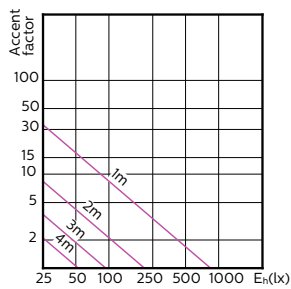

MASTER LEDspot ExpertColor MV 50W GU10
927 36D