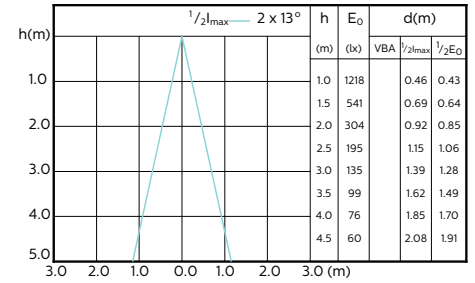

MASTER LEDspot ExpertColor MV

Beam Diagrams

MASTER LEDspot ExpertColor MV 50W GU10
927 25D

MASTER LEDspot ExpertColor MV 50W GU10
930 25D

MASTER LEDspot ExpertColor MV 50W GU10
940 25D

MASTER LEDspot ExpertColor MV 50W GU10
927 36D