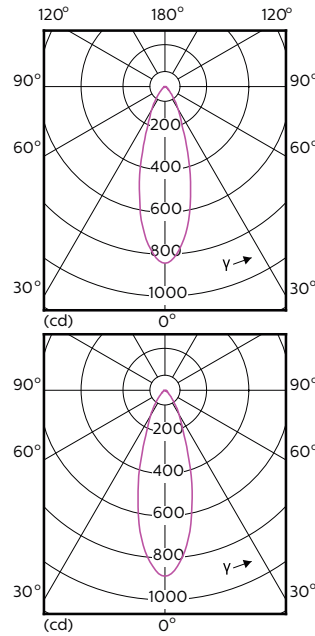

MASTER LEDspot ExpertColor MV