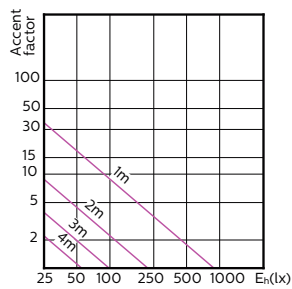

MASTER LEDspot ExpertColor MV 50W GU10
930 36D