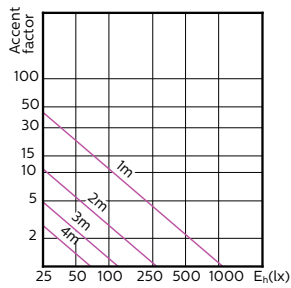

Accent Diagrams

MASTER LEDspot ExpertColor MV 50W GU10
927 25D