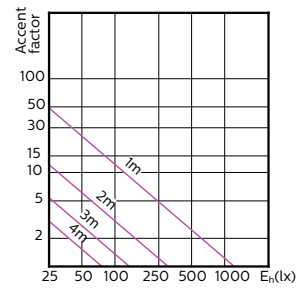

Accent Diagrams

MASTER LEDspot ExpertColor MV 50W GU10
940 25D