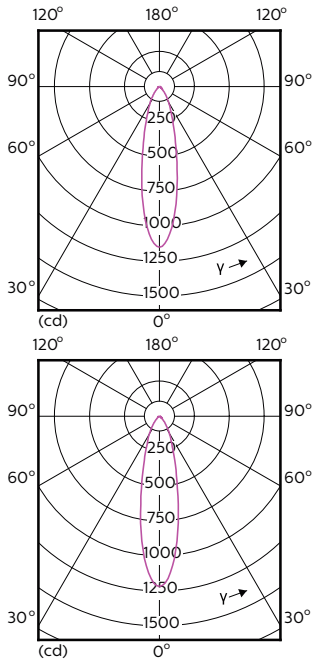

MASTER LEDspot ExpertColor MV