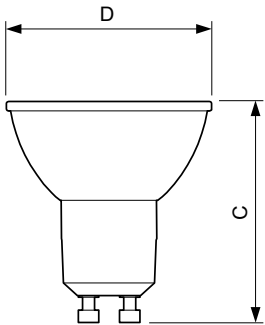

Versions

Dimensional drawing

Product	D	C
MASTER LED ExpertColor LED ExpertColor 5.5-50W GU10 940 25D	50 mm	54 mm
MASTER LED ExpertColor LED ExpertColor 5.5-50W GU10 927 36D	50 mm	54 mm
MASTER LED ExpertColor LED ExpertColor 5.5-50W GU10 927 36D	50 mm	54 mm
MASTER LED ExpertColor LED ExpertColor 5.5-50W GU10 930 36D	50 mm	54 mm
MASTER LED ExpertColor LED ExpertColor 5.5-50W GU10 930 24D	50 mm	54 mm
MASTER LED ExpertColor LED ExpertColor 5.5-50W GU10 927 24D	50 mm	54 mm