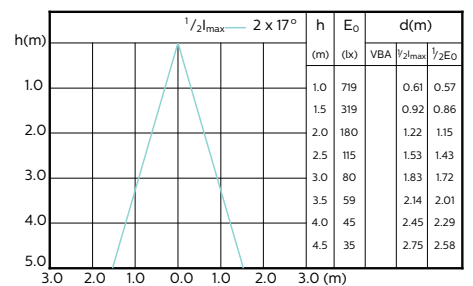

MASTER LEDspot ExpertColor MV 35W GU10
930 25D

MASTER LEDspot ExpertColor MV 35W GU10
940 25D

MASTER LEDspot ExpertColor MV 35W GU10
927 36D

MASTER LEDspot ExpertColor MV 35W GU10
930 36D

MASTER LEDspot ExpertColor MV 35W GU10
940 36D