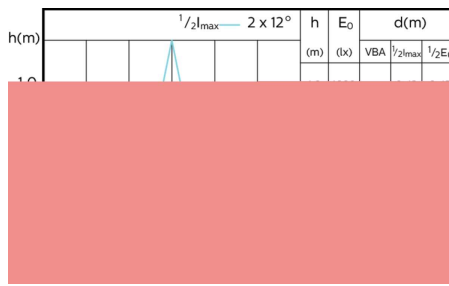

MASTER LEDspot ExpertColor MV

Accent Diagrams

MASTER LEDspot ExpertColor MV 50W GU10
927 36D

MASTER LEDspot ExpertColor MV 50W GU10
930 36D

MASTER LEDspot ExpertColor MV 50W GU10
940 36D

Beam Diagrams

MASTER LEDspot ExpertColor MV 35W GU10
927 25D