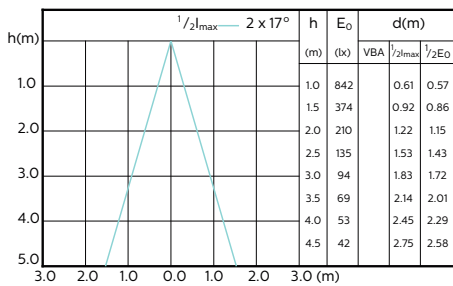

MASTER LEDspot ExpertColor MV

Beam Diagrams

MASTER LEDspot ExpertColor MV 50W GU10
927 25D

MASTER LEDspot ExpertColor MV 50W GU10
930 25D

MASTER LEDspot ExpertColor MV 50W GU10
940 25D

MASTER LEDspot ExpertColor MV 50W GU10
927 36D