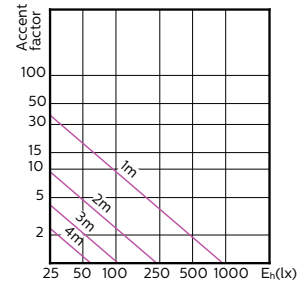

MASTER LEDspot ExpertColor MV

Accent Diagrams

MASTER LEDspot ExpertColor MV 50W GU10
927 36D

MASTER LEDspot ExpertColor MV 50W GU10
930 36D

MASTER LEDspot ExpertColor MV 50W GU10
940 36D

Beam Diagrams

MASTER LEDspot ExpertColor MV 35W GU10
927 25D