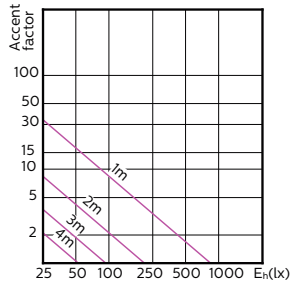

MASTER LEDspot ExpertColor MV

Accent Diagrams

MASTER LEDspot ExpertColor MV 50W GU10
927 36D

MASTER LEDspot ExpertColor MV 50W GU10
930 36D