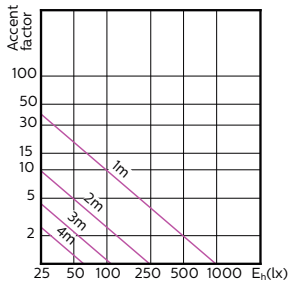

MASTER LEDspot ExpertColor MV

120°

MASTER LEDspot ExpertColor MV

Accent Diagrams

MASTER LEDspot ExpertColor MV 35W GU10
927 25D

MASTER LEDspot ExpertColor MV 35W GU10
930 25D

MASTER LEDspot ExpertColor MV 35W GU10
940 25D