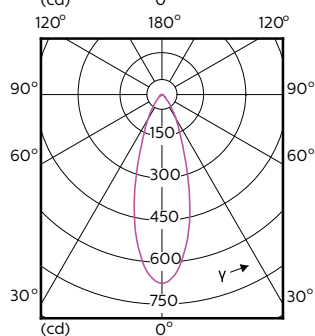

Order Code	Full Product Name	Beam Angle (Nom)	Correlated Colour		Luminous Flux (Nom)
			Colour Code	Temperature (Nom)	
70767801	MASLED ExpertColor5.5-50W GU10 927 36DUK	36 °	927	2700 K	355 lm
70769201	MASLEExpertColor 5.5-50W GU10 930 36DUK	36 °	930	3000 K	375 lm
70771500	MASTER LED ExpertColor 5.5-50W GU10 940 36D	36 °	940	4000 K	400 lm

Light Technical (2/2)

Order Code	Full Product Name	Luminous Intensity (Nom)
70749400	MASTER LED ExpertColor 3.9-35W GU10 927 25D	700 cd
70751700	MASTER LED ExpertColor 3.9-35W GU10 930 25D	750 cd
70753100	MASTER LED ExpertColor 3.9-35W GU10 940 25D	800 cd
70755500	MASTER LED ExpertColor 3.9-35W GU10 927 36D	540 cd
70757900	MASTER LED ExpertColor 3.9-35W GU10 930 36D	560 cd
70759300	MASTER LED ExpertColor 3.9-35W GU10 940 36D	600 cd
70761601	MASLED ExpertColor5.5-50W GU10 927 25DUK	1000 cd
70763000	MASTER LED ExpertColor 5.5-50W GU10 930 25D	1000 cd
70765400	MASTER LED ExpertColor 5.5-50W GU10 940 25D	1050 cd
70767801	MASLED ExpertColor5.5-50W GU10 927 36DUK	800 cd
70769201	MASLEExpertColor 5.5-50W GU10 930 36DUK	800 cd
70771500	MASTER LED ExpertColor 5.5-50W GU10 940 36D	800 cd