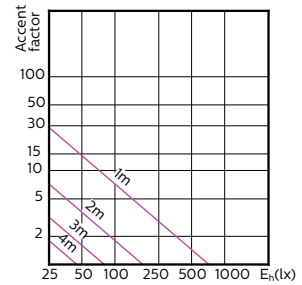

MASTER LEDspot ExpertColor MV 35W GU10
940 36D