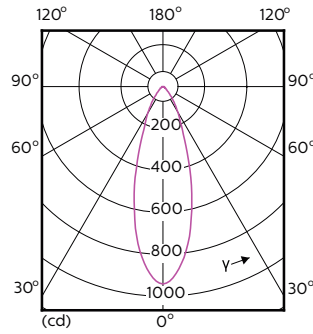

MASTER LEDspot ExpertColor MV