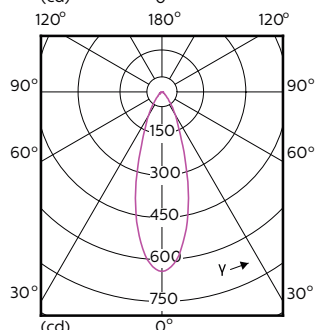

Order Code	Full Product Name	Beam Angle (Nom)	Correlated Colour		Luminous Flux (Nom)
			Colour Code	Temperature (Nom)	
70767801	MASLED ExpertColor5.5-50W GU10 927 36DUK	36 °	927	2700 K	355 lm
70769201	MASLEExpertColor 5.5-50W GU10 930 36DUK	36 °	930	3000 K	375 lm
70771500	MASTER LED ExpertColor 5.5-50W GU10 940 36D	36 °	940	4000 K	400 lm

Light Technical (2/2)

Order Code	Full Product Name	Luminous Intensity (Nom)
70749400	MASTER LED ExpertColor 3.9-35W GU10 927 25D	700 cd
70751700	MASTER LED ExpertColor 3.9-35W GU10 930 25D	750 cd
70753100	MASTER LED ExpertColor 3.9-35W GU10 940 25D	800 cd
70755500	MASTER LED ExpertColor 3.9-35W GU10 927 36D	540 cd
70757900	MASTER LED ExpertColor 3.9-35W GU10 930 36D	560 cd
70759300	MASTER LED ExpertColor 3.9-35W GU10 940 36D	600 cd
70761601	MASLED ExpertColor5.5-50W GU10 927 25DUK	1000 cd
70763000	MASTER LED ExpertColor 5.5-50W GU10 930 25D	1000 cd
70765400	MASTER LED ExpertColor 5.5-50W GU10 940 25D	1050 cd
70767801	MASLED ExpertColor5.5-50W GU10 927 36DUK	800 cd
70769201	MASLEExpertColor 5.5-50W GU10 930 36DUK	800 cd
70771500	MASTER LED ExpertColor 5.5-50W GU10 940 36D	800 cd