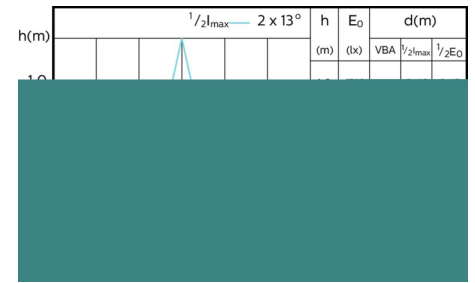

MASTER LEDspot ExpertColor MV

Beam Diagrams

MASTER LEDspot ExpertColor MV 50W GU10
927 25D

MASTER LEDspot ExpertColor MV 50W GU10
930 25D

MASTER LEDspot ExpertColor MV 50W GU10
940 25D

MASTER LEDspot ExpertColor MV 50W GU10
927 36D