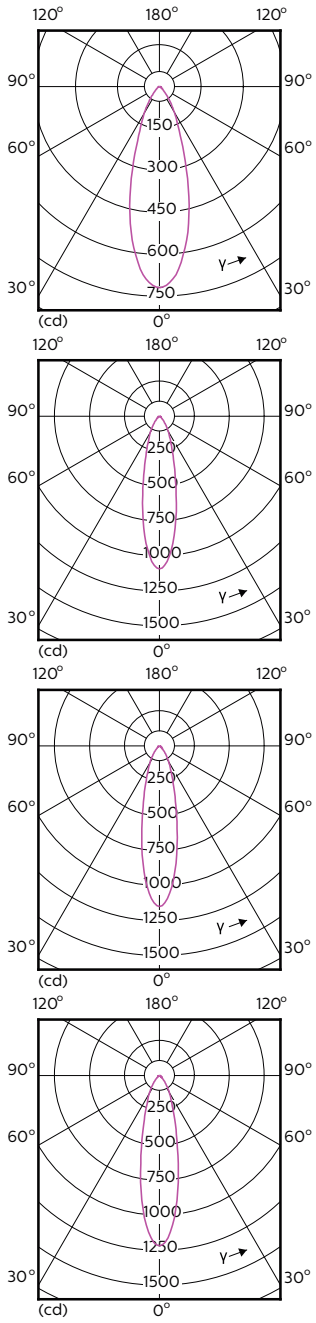

MASTER LEDspot ExpertColor MV