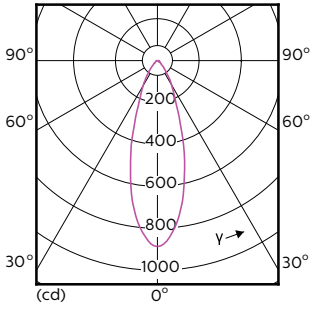

MASTER LEDspot ExpertColor MV