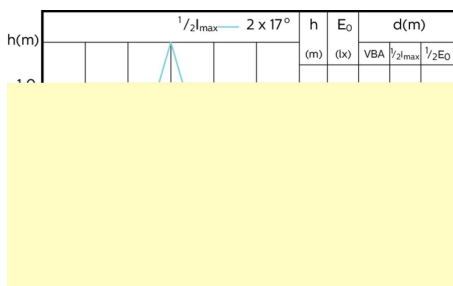

MASTER LEDspot ExpertColor MV 35W GU10
927 36D