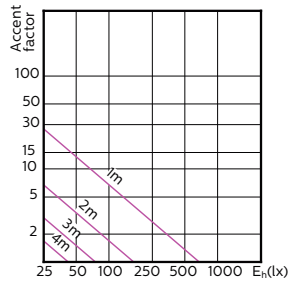

MASTER LEDspot ExpertColor MV 35W GU10
930 36D