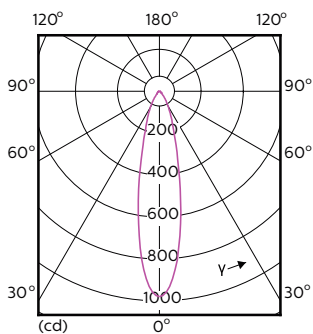

Order Code	Full Product Name	Beam Angle (Nom)	Correlated Colour		Luminous Flux (Nom)
			Colour Code	Temperature (Nom)	
70767801	MASLED ExpertColor5.5-50W GU10 927 36DUK	36 °	927	2700 K	355 lm
70769201	MASLEExpertColor 5.5-50W GU10 930 36DUK	36 °	930	3000 K	375 lm
70771500	MASTER LED ExpertColor 5.5-50W GU10 940 36D	36 °	940	4000 K	400 lm

Light Technical (2/2)

Order Code	Full Product Name	Luminous Intensity (Nom)
70749400	MASTER LED ExpertColor 3.9-35W GU10 927 25D	700 cd
70751700	MASTER LED ExpertColor 3.9-35W GU10 930 25D	750 cd
70753100	MASTER LED ExpertColor 3.9-35W GU10 940 25D	800 cd
70755500	MASTER LED ExpertColor 3.9-35W GU10 927 36D	540 cd
70757900	MASTER LED ExpertColor 3.9-35W GU10 930 36D	560 cd
70759300	MASTER LED ExpertColor 3.9-35W GU10 940 36D	600 cd
70761601	MASLED ExpertColor5.5-50W GU10 927 25DUK	1000 cd
70763000	MASTER LED ExpertColor 5.5-50W GU10 930 25D	1000 cd
70765400	MASTER LED ExpertColor 5.5-50W GU10 940 25D	1050 cd
70767801	MASLED ExpertColor5.5-50W GU10 927 36DUK	800 cd
70769201	MASLEExpertColor 5.5-50W GU10 930 36DUK	800 cd
70771500	MASTER LED ExpertColor 5.5-50W GU10 940 36D	800 cd