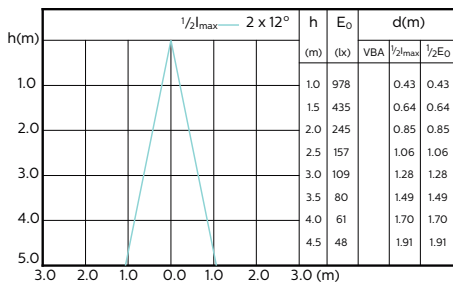

MASTER LEDspot ExpertColor MV

Accent Diagrams

MASTER LEDspot ExpertColor MV 50W GU10
927 36D

MASTER LEDspot ExpertColor MV 50W GU10
930 36D

MASTER LEDspot ExpertColor MV 50W GU10
940 36D

Beam Diagrams

MASTER LEDspot ExpertColor MV 35W GU10
927 25D