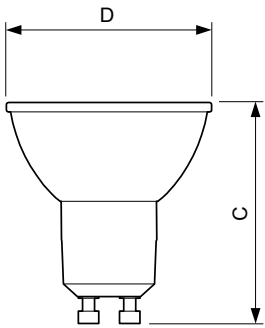

Versions

GU10 PAR 2 palce

Dimensional drawing

Product	D	C
MASTER LED ExpertColor 3.9-35W GU10 927 25D	50 mm	54 mm
MASTER LED ExpertColor 3.9-35W GU10 930 25D	50 mm	54 mm
MASTER LED ExpertColor 3.9-35W GU10 940 25D	50 mm	54 mm
MASTER LED ExpertColor 3.9-35W GU10 927 36D	50 mm	54 mm
MASTER LED ExpertColor 3.9-35W GU10 930 36D	50 mm	54 mm
MASTER LED ExpertColor 3.9-35W GU10 940 36D	50 mm	54 mm
MASTER LED ExpertColor 5.5-50W GU10 930 25D	50 mm	54 mm
MASTER LED ExpertColor 5.5-50W GU10 940 25D	50 mm	54 mm
MASTER LED ExpertColor 5.5-50W GU10 940 36D	50 mm	54 mm
MASLEDExpertColor 5.5-50W GU10 930 36DUK	50 mm	54 mm
MASLED ExpertColor5.5-50W GU10 927 25DUK	50 mm	54 mm
MASLED ExpertColor5.5-50W GU10 927 36DUK	50 mm	54 mm