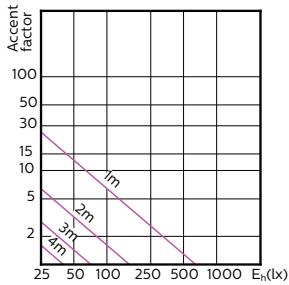

MASTER LEDspot ExpertColor MV

120°

MASTER LEDspot ExpertColor MV

Accent Diagrams

MASTER LEDspot ExpertColor MV 35W GU10
927 25D

MASTER LEDspot ExpertColor MV 35W GU10
930 25D

MASTER LEDspot ExpertColor MV 35W GU10
940 25D