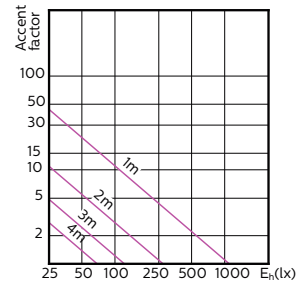

MASTER LEDspot ExpertColor MV

120°

MASTER LEDspot ExpertColor MV

Accent Diagrams

MASTER LEDspot ExpertColor MV 35W GU10
927 25D

MASTER LEDspot ExpertColor MV 35W GU10
930 25D

MASTER LEDspot ExpertColor MV 35W GU10
940 25D