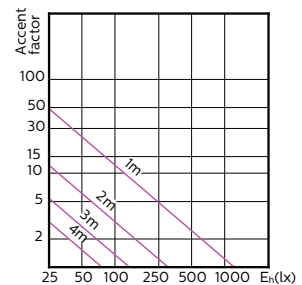

MASTER LEDspot ExpertColor MV 35W GU10
927 36D

MASTER LEDspot ExpertColor MV 35W GU10
930 36D

MASTER LEDspot ExpertColor MV 35W GU10
940 36D

MASTER LEDspot ExpertColor MV 50W GU10
927 25D

MASTER LEDspot ExpertColor MV 50W GU10
940 25D