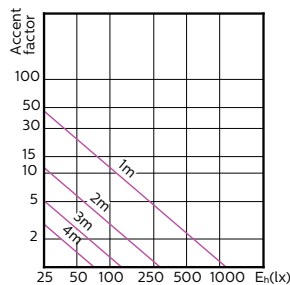

MASTER LEDspot ExpertColor MV 50W GU10
927 25D