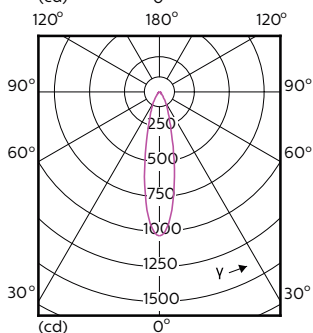

Order Code	Full Product Name	Beam Angle (Nom)	Correlated Colour		Luminous Flux (Nom)
			Colour Code	Temperature (Nom)	
70767801	MASLED ExpertColor5.5-50W GU10 927 36DUK	36 °	927	2700 K	355 lm
70769201	MASLEExpertColor 5.5-50W GU10 930 36DUK	36 °	930	3000 K	375 lm
70771500	MASTER LED ExpertColor 5.5-50W GU10 940 36D	36 °	940	4000 K	400 lm

Light Technical (2/2)

Order Code	Full Product Name	Luminous Intensity (Nom)
70749400	MASTER LED ExpertColor 3.9-35W GU10 927 25D	700 cd
70751700	MASTER LED ExpertColor 3.9-35W GU10 930 25D	750 cd
70753100	MASTER LED ExpertColor 3.9-35W GU10 940 25D	800 cd
70755500	MASTER LED ExpertColor 3.9-35W GU10 927 36D	540 cd
70757900	MASTER LED ExpertColor 3.9-35W GU10 930 36D	560 cd
70759300	MASTER LED ExpertColor 3.9-35W GU10 940 36D	600 cd
70761601	MASLED ExpertColor5.5-50W GU10 927 25DUK	1000 cd
70763000	MASTER LED ExpertColor 5.5-50W GU10 930 25D	1000 cd
70765400	MASTER LED ExpertColor 5.5-50W GU10 940 25D	1050 cd
70767801	MASLED ExpertColor5.5-50W GU10 927 36DUK	800 cd
70769201	MASLEExpertColor 5.5-50W GU10 930 36DUK	800 cd
70771500	MASTER LED ExpertColor 5.5-50W GU10 940 36D	800 cd