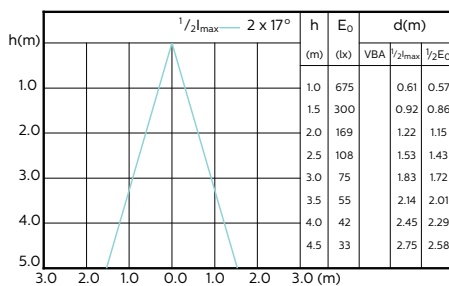

MASTER LEDspot ExpertColor MV 35W GU10
930 36D