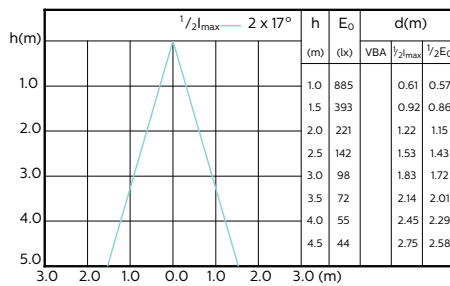

MASTER LEDspot ExpertColor MV

Beam Diagrams

MASTER LEDspot ExpertColor MV 50W GU10
927 25D

MASTER LEDspot ExpertColor MV 50W GU10
930 25D

MASTER LEDspot ExpertColor MV 50W GU10
940 25D

MASTER LEDspot ExpertColor MV 50W GU10
927 36D