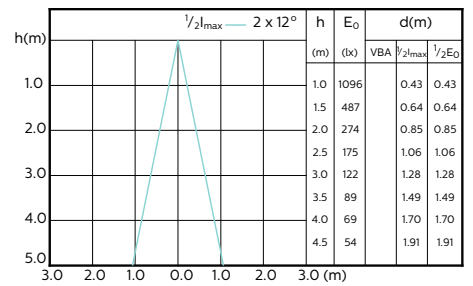

MASTER LEDspot ExpertColor MV 35W GU10
940 25D