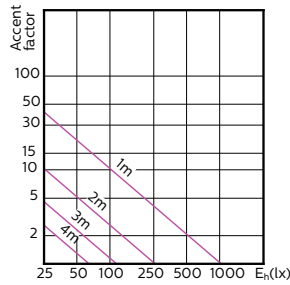

MASTER LEDspot ExpertColor MV

120°

MASTER LEDspot ExpertColor MV

Accent Diagrams

MASTER LEDspot ExpertColor MV 35W GU10
927 25D

MASTER LEDspot ExpertColor MV 35W GU10
930 25D

MASTER LEDspot ExpertColor MV 35W GU10
940 25D