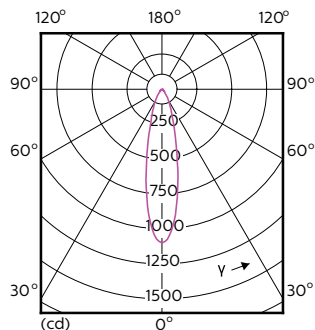

Order Code	Full Product Name	Beam Angle (Nom)	Correlated Colour		Luminous Flux (Nom)
			Colour Code	Temperature (Nom)	
70767801	MASLED ExpertColor5.5-50W GU10 927 36DUK	36 °	927	2700 K	355 lm
70769201	MASLEExpertColor 5.5-50W GU10 930 36DUK	36 °	930	3000 K	375 lm
70771500	MASTER LED ExpertColor 5.5-50W GU10 940 36D	36 °	940	4000 K	400 lm

Light Technical (2/2)

Order Code	Full Product Name	Luminous Intensity (Nom)
70749400	MASTER LED ExpertColor 3.9-35W GU10 927 25D	700 cd
70751700	MASTER LED ExpertColor 3.9-35W GU10 930 25D	750 cd
70753100	MASTER LED ExpertColor 3.9-35W GU10 940 25D	800 cd
70755500	MASTER LED ExpertColor 3.9-35W GU10 927 36D	540 cd
70757900	MASTER LED ExpertColor 3.9-35W GU10 930 36D	560 cd
70759300	MASTER LED ExpertColor 3.9-35W GU10 940 36D	600 cd
70761601	MASLED ExpertColor5.5-50W GU10 927 25DUK	1000 cd
70763000	MASTER LED ExpertColor 5.5-50W GU10 930 25D	1000 cd
70765400	MASTER LED ExpertColor 5.5-50W GU10 940 25D	1050 cd
70767801	MASLED ExpertColor5.5-50W GU10 927 36DUK	800 cd
70769201	MASLEExpertColor 5.5-50W GU10 930 36DUK	800 cd
70771500	MASTER LED ExpertColor 5.5-50W GU10 940 36D	800 cd