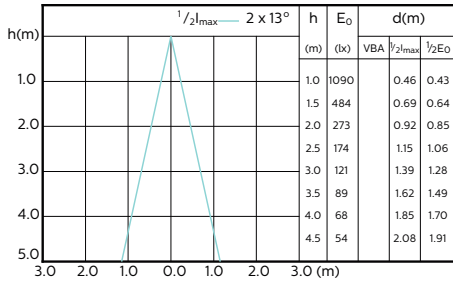

MASTER LEDspot ExpertColor MV

Beam Diagrams

**MASTER LEDspot ExpertColor MV 50W GU10
927 25D**