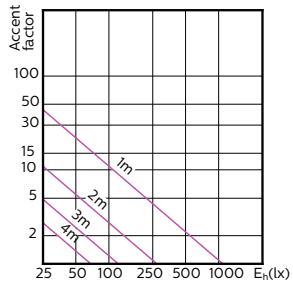

Accent Diagrams

MASTER LEDspot ExpertColor MV 50W GU10
927 25D