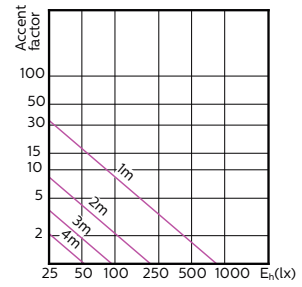

MASTER LEDspot ExpertColor MV 50W GU10
927 36D