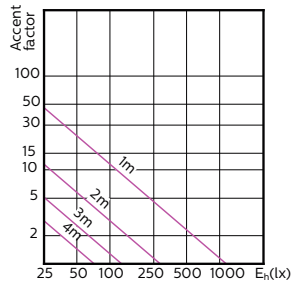

MASTER LEDspot ExpertColor MV 50W GU10
930 25D