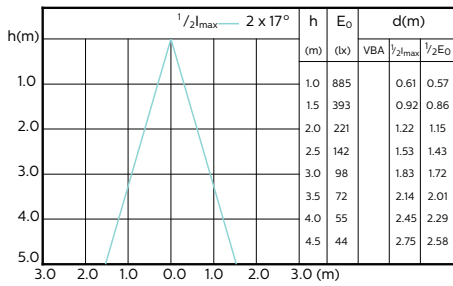

Light Technical (2/2)

Order Code	Full Product Name	Luminous Flux (Rated) (Nom)	Luminous Intensity (Nom)	Rated Beam Angle
929001347002	MASTER LED ExpertColor LED ExpertColor 5.5-50W GU10 927 25D	355 lm	1000 cd	25 °
929001347008	MASTER LED ExpertColor LED ExpertColor 5.5-50W GU10 927 24D	385 lm	1000 cd	24 °
929001347108	MASTER LED ExpertColor LED ExpertColor 5.5-50W GU10 930 24D	405 lm	1000 cd	24 °
929001347308	MASTER LED ExpertColor LED ExpertColor 5.5-50W GU10 927 36D	385 lm	800 cd	36 °
929001347408	MASTER LED ExpertColor LED ExpertColor 5.5-50W GU10 930 36D	405 lm	800 cd	36 °

MASTER LEDspot ExpertColor MV

Beam Diagrams

**MASTER LEDspot ExpertColor MV 50W GU10
927 25D**

**MASTER LEDspot ExpertColor MV 50W GU10
930 25D**

**MASTER LEDspot ExpertColor MV 50W GU10
927 36D**

**MASTER LEDspot ExpertColor MV 50W GU10
930 36D**