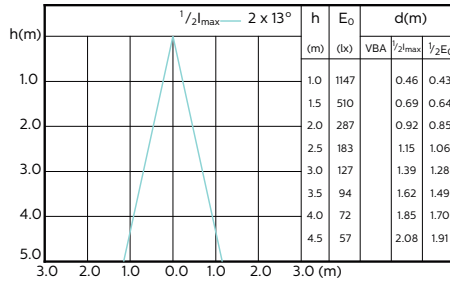

**MASTER LEDspot ExpertColor MV 50W GU10
930 25D**