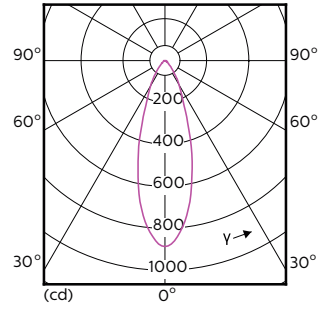

MASTER LEDspot ExpertColor MV