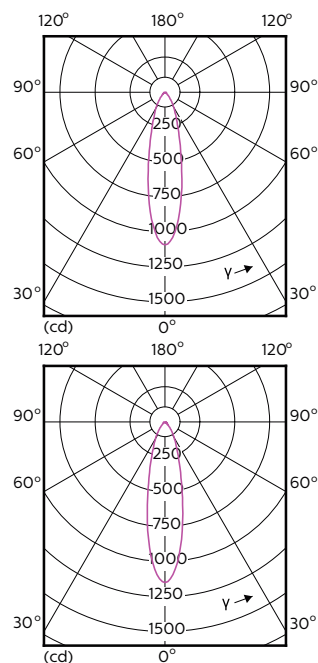

Versions

Dimensional drawing

Product	D	C
MASTER LED ExpertColor LED ExpertColor 5.5-50W GU10 927 25D	50 mm	54 mm
MASTER LED ExpertColor LED ExpertColor 5.5-50W GU10 930 36D	50 mm	54 mm
MASTER LED ExpertColor LED ExpertColor 5.5-50W GU10 927 36D	50 mm	54 mm
MASTER LED ExpertColor LED ExpertColor 5.5-50W GU10 927 24D	50 mm	54 mm
MASTER LED ExpertColor LED ExpertColor 5.5-50W GU10 930 24D	50 mm	54 mm

Mechanical and Housing

Bulb Shape	PAR16
------------	-------

Temperature

T-Case Maximum (Nom)	80 °C
----------------------	-------

Light Technical (1/2)

Order Code	Full Product Name	Beam	Colour Code	Correlated Colour	
		Angle (Nom)		Temperature (Nom)	Luminous Flux (Nom)
929001347002	MASTER LED ExpertColor LED ExpertColor 5.5-50W GU10 927 25D	25 °	927	2700 K	355 lm
929001347008	MASTER LED ExpertColor LED ExpertColor 5.5-50W GU10 927 24D	24 °	927	2700 K	385 lm
929001347108	MASTER LED ExpertColor LED ExpertColor 5.5-50W GU10 930 24D	24 °	930	3000 K	405 lm
929001347308	MASTER LED ExpertColor LED ExpertColor 5.5-50W GU10 927 36D	36 °	927	2700 K	385 lm
929001347408	MASTER LED ExpertColor LED ExpertColor 5.5-50W GU10 930 36D	36 °	930	3000 K	405 lm

Light Technical (2/2)

Order Code	Full Product Name	Luminous Flux (Rated) (Nom)	Luminous Intensity (Nom)	Rated Beam Angle
929001347002	MASTER LED ExpertColor LED ExpertColor 5.5-50W GU10 927 25D	355 lm	1000 cd	25 °
929001347008	MASTER LED ExpertColor LED ExpertColor 5.5-50W GU10 927 24D	385 lm	1000 cd	24 °
929001347108	MASTER LED ExpertColor LED ExpertColor 5.5-50W GU10 930 24D	405 lm	1000 cd	24 °
929001347308	MASTER LED ExpertColor LED ExpertColor 5.5-50W GU10 927 36D	385 lm	800 cd	36 °
929001347408	MASTER LED ExpertColor LED ExpertColor 5.5-50W GU10 930 36D	405 lm	800 cd	36 °

MASTER LEDspot ExpertColor MV

Beam Diagrams

**MASTER LEDspot ExpertColor MV 50W GU10
927 25D**

**MASTER LEDspot ExpertColor MV 50W GU10
930 25D**

**MASTER LEDspot ExpertColor MV 50W GU10
927 36D**

**MASTER LEDspot ExpertColor MV 50W GU10
930 36D**