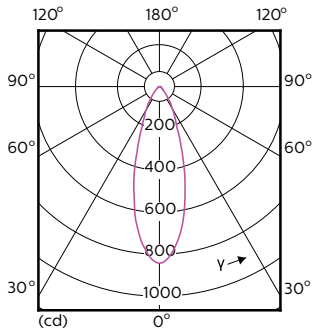

MASTER LEDspot ExpertColor MV