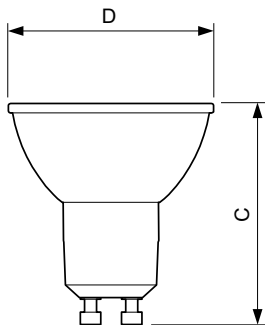

Versions

Dimensional drawing

Product	D	C
MASTER LED ExpertColor LED ExpertColor 5.5-50W GU10 927 25D	50 mm	54 mm
MASTER LED ExpertColor LED ExpertColor 5.5-50W GU10 930 36D	50 mm	54 mm
MASTER LED ExpertColor LED ExpertColor 5.5-50W GU10 927 36D	50 mm	54 mm
MASTER LED ExpertColor LED ExpertColor 5.5-50W GU10 927 24D	50 mm	54 mm
MASTER LED ExpertColor LED ExpertColor 5.5-50W GU10 930 24D	50 mm	54 mm