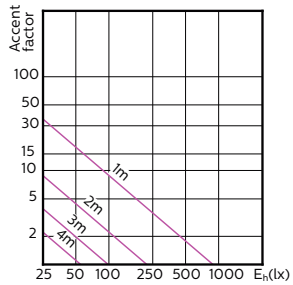

MASTER LEDspot ExpertColor MV 50W GU10
930 36D