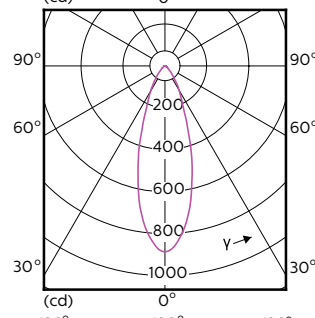

MASTER LEDspot ExpertColor MV