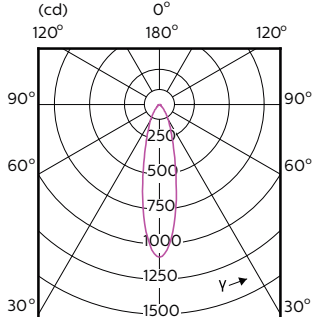

MASTER LEDspot ExpertColor MV