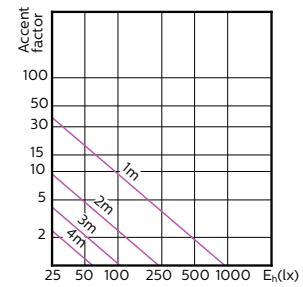

**MASTER LEDspot ExpertColor MV 50W GU10
940 36D**