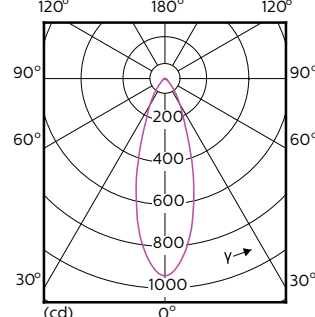

MASTER LEDspot ExpertColor MV