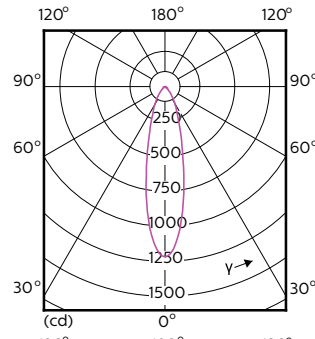

MASTER LEDspot ExpertColor MV