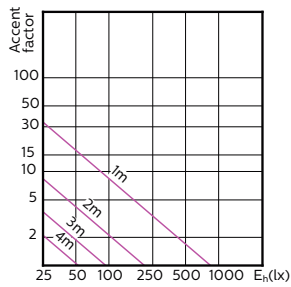

**MASTER LEDspot ExpertColor MV 50W GU10
927 36D**