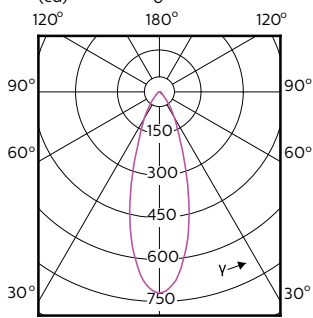

MASTER LEDspot ExpertColor MV