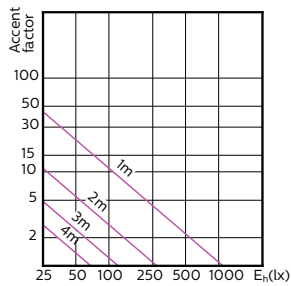

**MASTER LEDspot ExpertColor MV 50W GU10
927 25D**