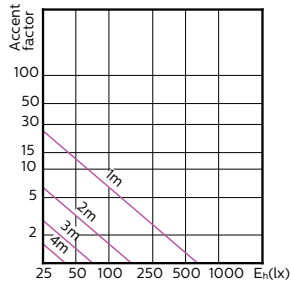

MASTER LEDspot ExpertColor MV

Accent Diagrams

**MASTER LEDspot ExpertColor MV 35W GU10
927 36D**