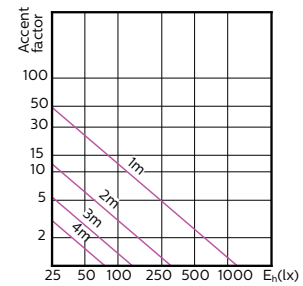

**MASTER LEDspot ExpertColor MV 50W GU10
940 25D**