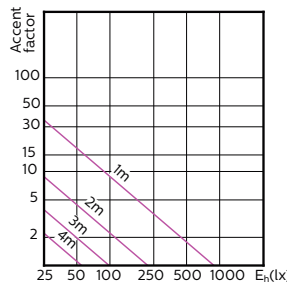

**MASTER LEDspot ExpertColor MV 50W GU10
930 36D**