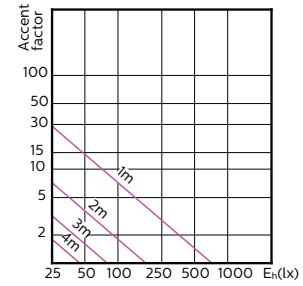

**MASTER LEDspot ExpertColor MV 35W GU10
940 36D**