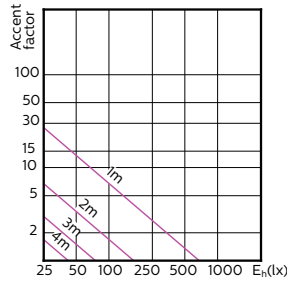

**MASTER LEDspot ExpertColor MV 35W GU10
930 36D**