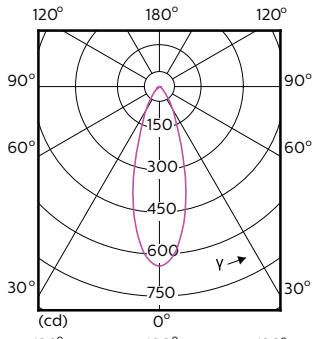

MASTER LEDspot ExpertColor MV