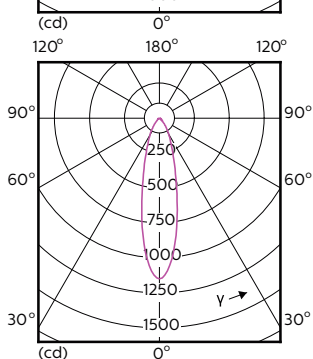

MASTER LEDspot ExpertColor MV