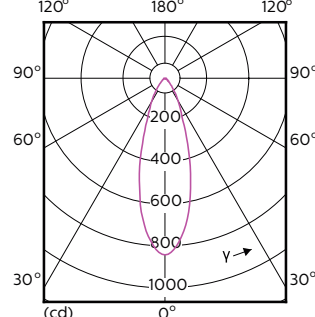

MASTER LEDspot ExpertColor MV