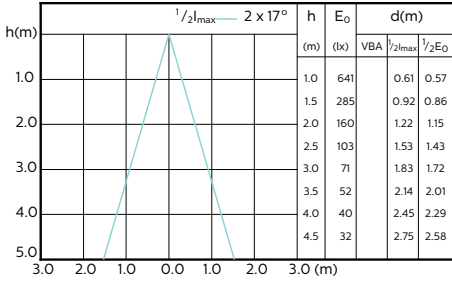

MASTER LEDspot ExpertColor MV

Beam Diagrams

**MASTER LEDspot ExpertColor MV 35W GU10
927 36D**