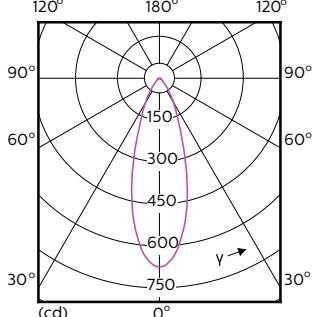

MASTER LEDspot ExpertColor MV