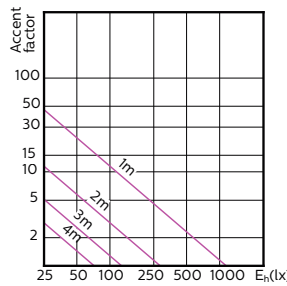

**MASTER LEDspot ExpertColor MV 50W GU10
930 25D**