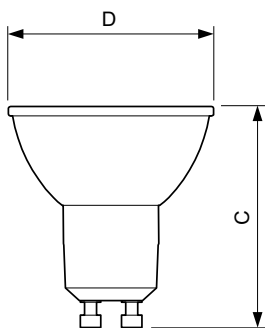

Versions

Schéma dimensionnel

Product	D	C
MASTER LED ExpertColor LED ExpertColor 5.5-50W GU10 940 36D	50 mm	54 mm
MASTER LED ExpertColor LED ExpertColor 5.5-50W GU10 930 36D	50 mm	54 mm
MASTER LED ExpertColor LED ExpertColor 5.5-50W GU10 940 25D	50 mm	54 mm
MASTER LED ExpertColor LED ExpertColor 5.5-50W GU10 927 36D	50 mm	54 mm
MASTER LED ExpertColor LED ExpertColor 5.5-50W GU10 930 25D	50 mm	54 mm
MASTER LED ExpertColor LED ExpertColor 5.5-50W GU10 927 25D	50 mm	54 mm
MASTER LED ExpertColor LED ExpertColor 3.9-35W GU10 940 36D	50 mm	54 mm
MASTER LED ExpertColor LED ExpertColor 3.9-35W GU10 930 36D	50 mm	54 mm
MASTER LED ExpertColor LED ExpertColor 3.9-35W GU10 927 36D	50 mm	54 mm