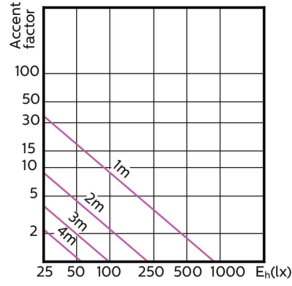

Accent Diagram - MAS LED ExpertColor
5.5-50W GU10 930 36D