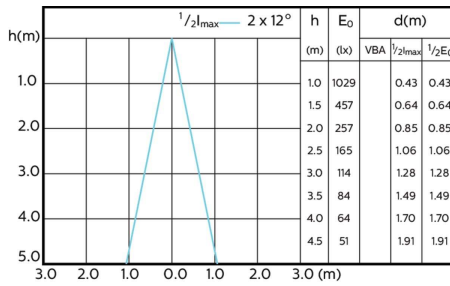

Beam diagram - MAS LED ExpertColor 3.9-35W
GU10 930 25D