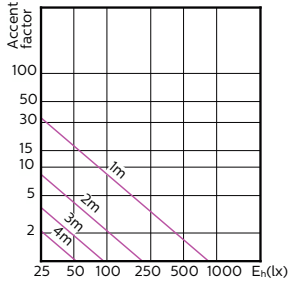

MASTER LEDspot ExpertColor MV

Accent Diagrams

Accent Diagram - MAS LED ExpertColor
5.5-50W GU10 927 36D