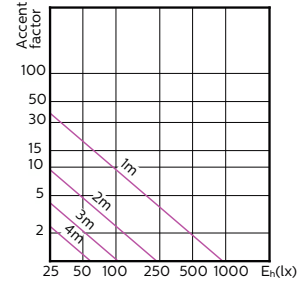

Accent Diagram - MAS LED ExpertColor
5.5-50W GU10 940 36D