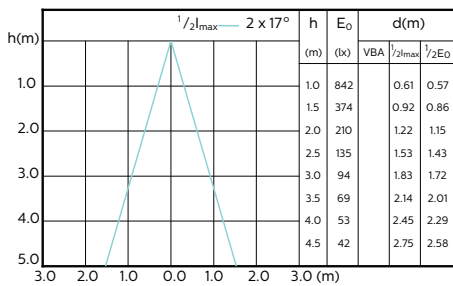

## Beam Diagrams

Beam diagram - MAS LED ExpertColor 5.5-50W  
GU10 927 25D

Beam diagram - MAS LED ExpertColor 5.5-50W  
GU10 930 25D

Beam diagram - MAS LED ExpertColor 5.5-50W  
GU10 940 25D

Beam diagram - MAS LED ExpertColor 5.5-50W  
GU10 927 36D