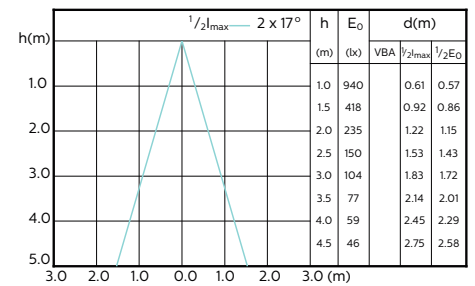

Beam diagram - MAS LED ExpertColor 5.5-50W
GU10 940 36D