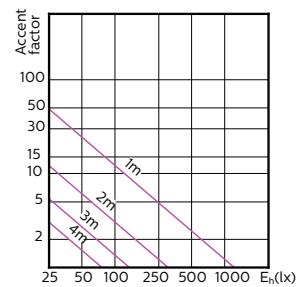

Accent Diagram - MAS LED ExpertColor  
3.9-35W GU10 930 36D

Accent Diagram - MAS LED ExpertColor  
3.9-35W GU10 940 36D

Accent Diagram - MAS LED ExpertColor  
5.5-50W GU10 927 25D

Accent Diagram - MAS LED ExpertColor  
5.5-50W GU10 930 25D