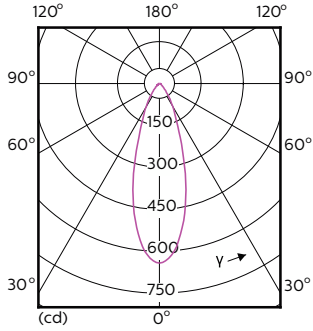

MASTER LEDspot ExpertColor MV