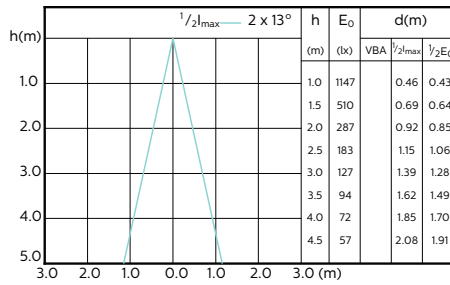

Beam diagram - MAS LED ExpertColor 5.5-50W
GU10 930 25D