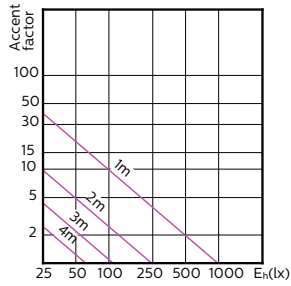

Accent Diagrams

Accent Diagram - MAS LED ExpertColor
3.9-35W GU10 927 25D