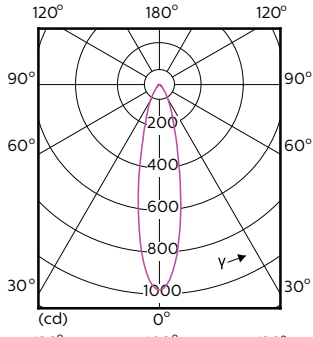

MASTER LEDspot ExpertColor MV