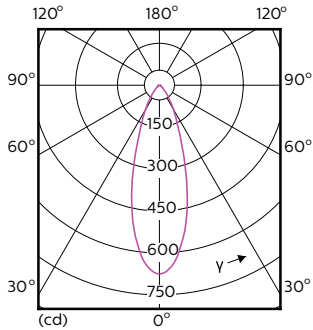

MASTER LEDspot ExpertColor MV