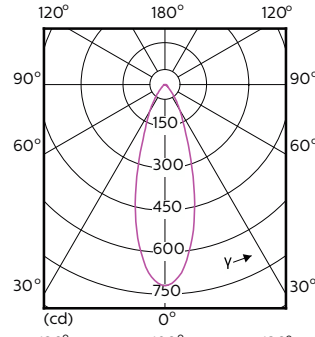

MASTER LEDspot ExpertColor MV