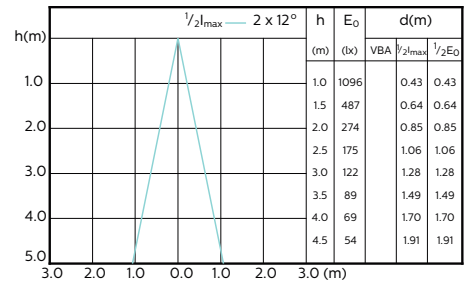

Beam diagram - MAS LED ExpertColor 3.9-35W
GU10 940 25D