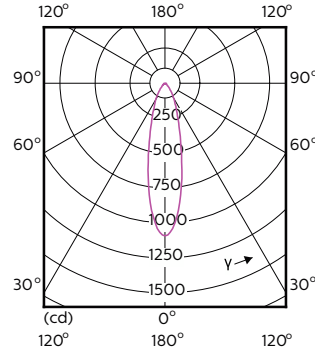

MASTER LEDspot ExpertColor MV