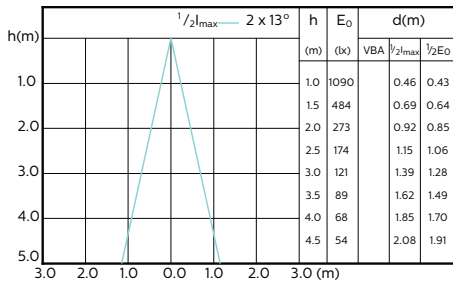

MASTER LEDspot ExpertColor MV

Beam Diagrams

Beam diagram - MAS LED ExpertColor 5.5-50W
GU10 927 25D