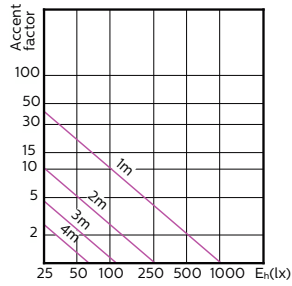

## Accent Diagrams

Accent Diagram - MAS LED ExpertColor  
3.9-35W GU10 927 25D

Accent Diagram - MAS LED ExpertColor  
3.9-35W GU10 930 25D

Accent Diagram - MAS LED ExpertColor  
3.9-35W GU10 940 25D

Accent Diagram - MAS LED ExpertColor  
3.9-35W GU10 927 36D