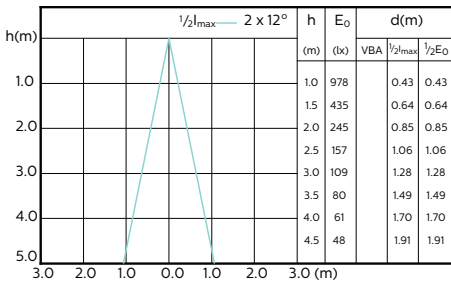

Beam Diagrams

Beam diagram - MAS LED ExpertColor 3.9-35W
GU10 927 25D