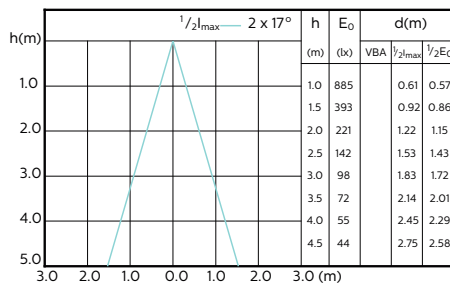

## Beam Diagrams

Beam diagram - MAS LED ExpertColor 5.5-50W  
GU10 927 25D

Beam diagram - MAS LED ExpertColor 5.5-50W  
GU10 930 25D

Beam diagram - MAS LED ExpertColor 5.5-50W  
GU10 940 25D

Beam diagram - MAS LED ExpertColor 5.5-50W  
GU10 927 36D