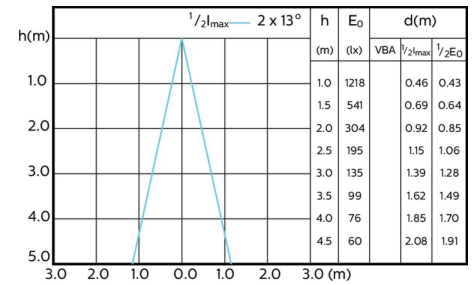

## Beam Diagrams

Beam diagram - MAS LED ExpertColor 5.5-50W  
GU10 927 25D

Beam diagram - MAS LED ExpertColor 5.5-50W  
GU10 930 25D

Beam diagram - MAS LED ExpertColor 5.5-50W  
GU10 940 25D

Beam diagram - MAS LED ExpertColor 5.5-50W  
GU10 927 36D