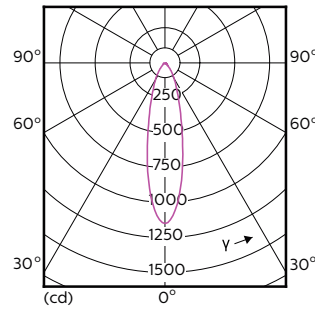

MASTER LEDspot ExpertColor MV