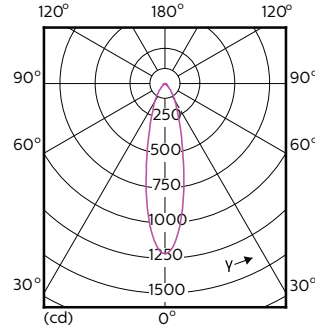

MASTER LEDspot ExpertColor MV