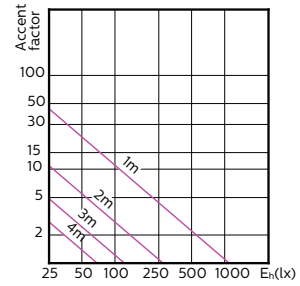

## Accent Diagrams

Accent Diagram - MAS LED ExpertColor  
3.9-35W GU10 927 25D

Accent Diagram - MAS LED ExpertColor  
3.9-35W GU10 930 25D

Accent Diagram - MAS LED ExpertColor  
3.9-35W GU10 940 25D

Accent Diagram - MAS LED ExpertColor  
3.9-35W GU10 927 36D