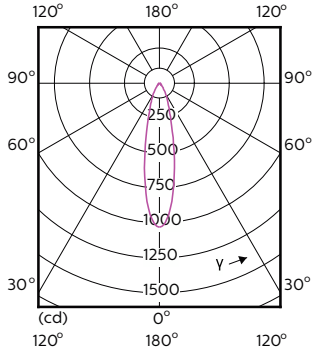

MASTER LEDspot ExpertColor MV