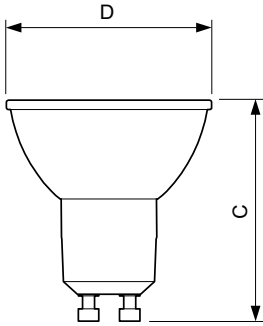

## Målskisse

Product	D	C
MAS LED ExpertColor 3.9-35W GU10 927 25D	50 mm	54 mm
MAS LED ExpertColor 3.9-35W GU10 927 36D	50 mm	54 mm
MAS LED ExpertColor 3.9-35W GU10 930 25D	50 mm	54 mm
MAS LED ExpertColor 3.9-35W GU10 930 36D	50 mm	54 mm
MAS LED ExpertColor 3.9-35W GU10 940 25D	50 mm	54 mm
MAS LED ExpertColor 3.9-35W GU10 940 36D	50 mm	54 mm
MAS LED ExpertColor 5.5-50W GU10 927 25D	50 mm	54 mm
MAS LED ExpertColor 5.5-50W GU10 927 36D	50 mm	54 mm
MAS LED ExpertColor 5.5-50W GU10 930 25D	50 mm	54 mm
MAS LED ExpertColor 5.5-50W GU10 930 36D	50 mm	54 mm
MAS LED ExpertColor 5.5-50W GU10 940 25D	50 mm	54 mm
MAS LED ExpertColor 5.5-50W GU10 940 36D	50 mm	54 mm