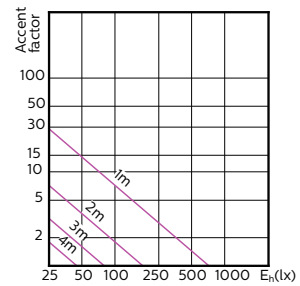

Accent Diagram - MAS LED ExpertColor
3.9-35W GU10 940 36D