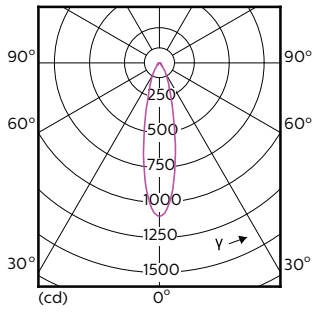

MASTER LEDspot ExpertColor MV